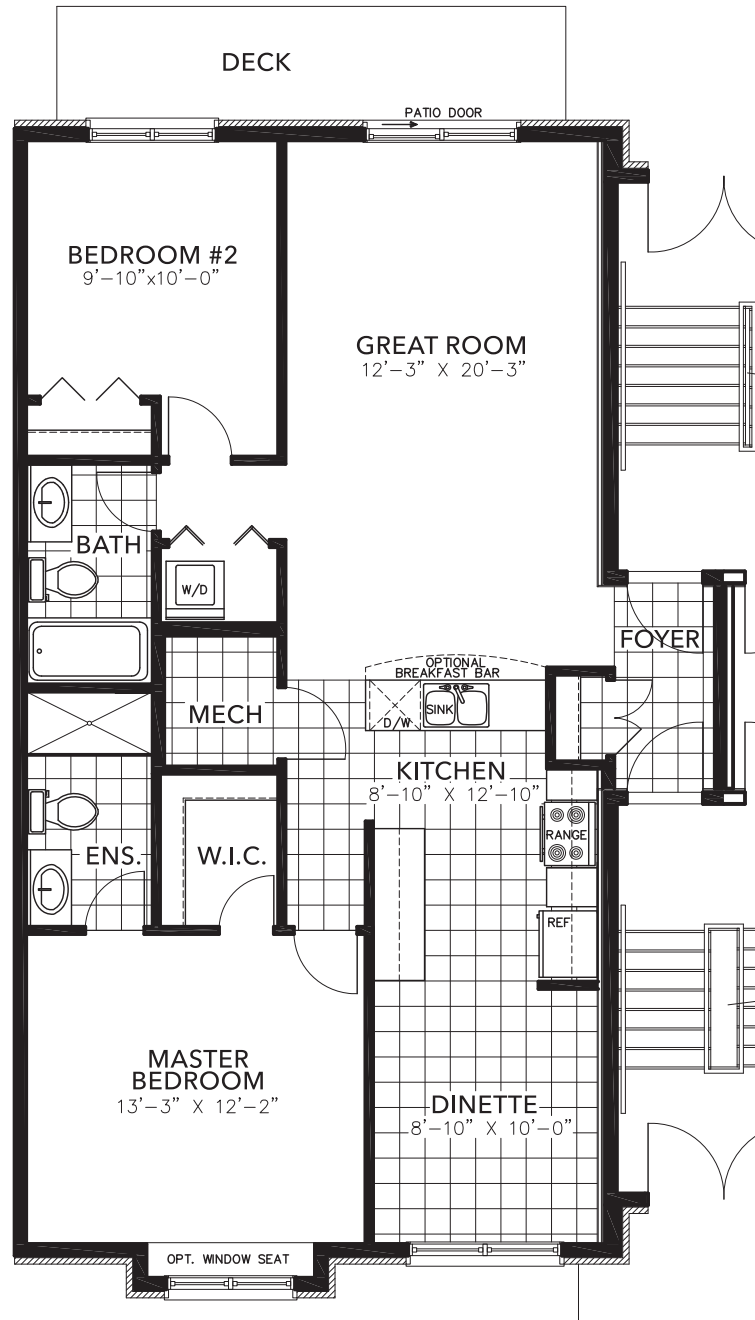

THE PARKER

MODEL 4020

1,110 SQ. FT.

2 BEDROOMS

Valecraft
Homes Ltd.

Energy Star certified

All interior finishes are green products

6 appliances included

Master bedroom features a private ensuite bathroom

Large private balcony off the great room

Air conditioning included

All dimensions are approximate. Exterior illustrations are artist concepts only and may not be as shown. E & OE, plans, materials and specifications are subject to change without notice. Actual usable floor space may vary from the stated floor area.

Artist concept. Roofline may vary or change based on block assembly. E. & O.E.

THE PARKER

MODEL 4020

1,110 SQ. FT.

2 BEDROOMS

Valecraft.com

Valecraft
Homes Ltd.

Woodroffe
LOFTS
Green Urban Living