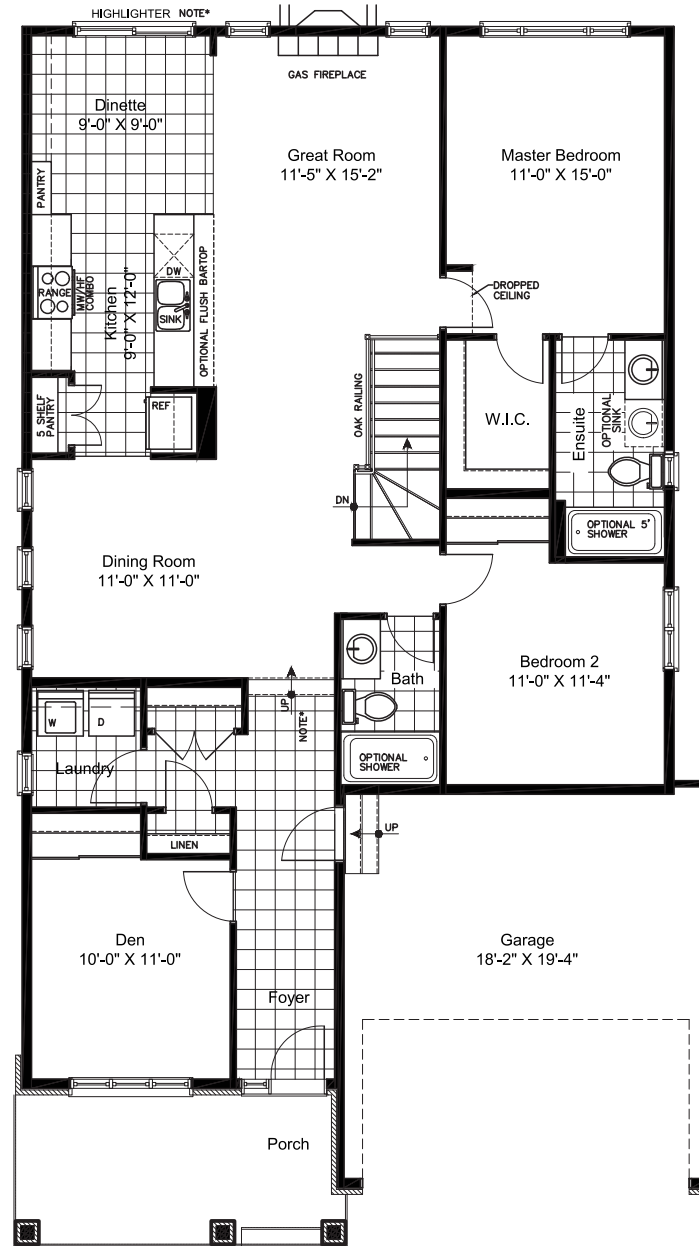

THE MURRY

MODEL 1015

BUNGALOW
1517 SQ. FT.

2 BEDROOMS

2 BATHROOMS

Valecraft
Homes Ltd.

A

B

THE MURRY

MODEL 1015

BUNGALOW 2 BEDROOMS 2 BATHROOMS
1517 SQ. FT.

Valecraft
Homes Ltd.

BASEMENT FLOOR ELEV. 'A'

BASEMENT FLOOR ELEV. 'B'

BASEMENT FLOOR ELEV. 'C'

OPTIONAL KITCHEN W/ CORNER PANTRY