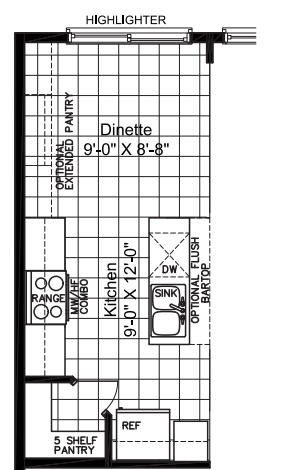

THE MURRY

MODEL 1015

BUNGALOW
1517 SQ. FT.

2 BEDROOMS

2 BATHROOMS

Valecraft
Homes Ltd.

A

B

THE MURRY

MODEL 1015

BUNGALOW 2 BEDROOMS 2 BATHROOMS
1517 SQ. FT.

Valecraft
Homes Ltd.

BASEMENT FLOOR ELEV. 'A'

BASEMENT FLOOR ELEV. 'B'

BASEMENT FLOOR ELEV. 'C'

OPTIONAL KITCHEN W/ CORNER PANTRY