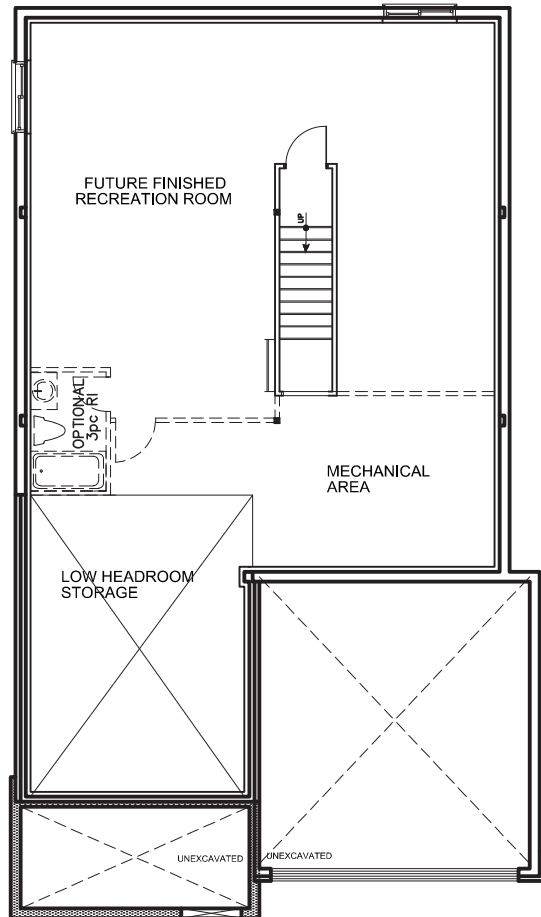

THE MURRY

MODEL 1015

BUNGALOW
1517 SQ. FT.

2 BEDROOMS

2 BATHROOMS

Valecraft
Homes Ltd.

A

B

THE MURRY

MODEL 1015

BUNGALOW 2 BEDROOMS 2 BATHROOMS
1517 SQ. FT.

Valecraft
Homes Ltd.

BASEMENT FLOOR ELEV. 'A'

BASEMENT FLOOR ELEV. 'B'

BASEMENT FLOOR ELEV. 'C'

OPTIONAL KITCHEN W/ CORNER PANTRY