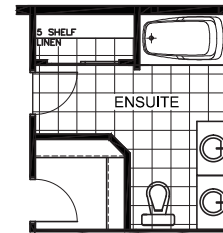

# THE KEMP

MODEL 810

SINGLE FAMILY HOME 3 OR 4 BEDROOMS 2.5 BATHROOMS  
1900 SQ. FT.

A

B

C

Valecraft.com

\*Rendering is an artist concept only. Not to scale and may vary from finished community. Dimensions, specifications and landscaping are approximate and are subject to change without notice. E & O.E 03/2016

# THE KEMP

MODEL 810

SINGLE FAMILY HOME 3 OR 4 BEDROOMS 2.5 BATHROOMS  
1900 SQ. FT.

Valecraft  
Homes Ltd.

BASEMENT FLOOR

GROUND FLOOR

SECOND FLOOR - 3 BEDROOMS  
ELEVATION A

SECOND FLOOR - 3 BEDROOMS  
ELEVATION B

SECOND FLOOR - 3 BEDROOMS  
ELEVATION C

OPTIONAL 3PC ENSUITE  
WITH SOAKER TUB &  
DOUBLE SINKS

OPTIONAL 5PC ENSUITE

OPTIONAL 4PC ENSUITE

SECOND FLOOR - OPTIONAL 4 BEDROOMS  
ELEVATION A

SECOND FLOOR - OPTIONAL 4 BEDROOMS  
ELEVATION B