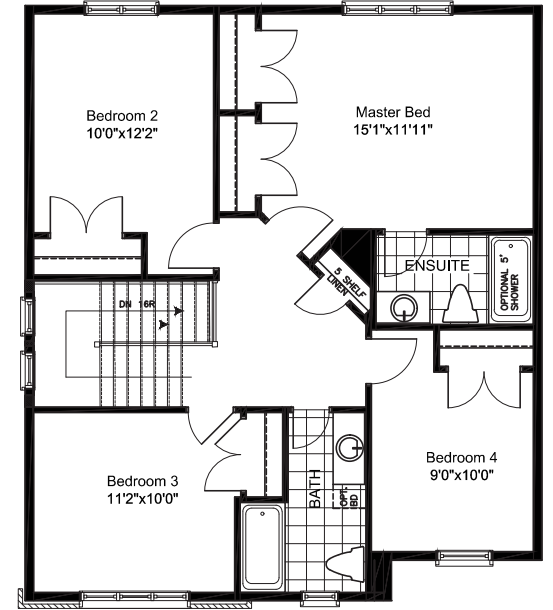

# THE KEMP

MODEL 810

SINGLE FAMILY HOME 3 OR 4 BEDROOMS 2.5 BATHROOMS  
1900 SQ. FT.

A

B

C

Valecraft.com

\*Rendering is an artist concept only. Not to scale and may vary from finished community. Dimensions, specifications and landscaping are approximate and are subject to change without notice. E & O.E 03/2016

# THE KEMP

MODEL 810

SINGLE FAMILY HOME 3 OR 4 BEDROOMS 2.5 BATHROOMS  
1900 SQ. FT.

Valecraft  
Homes Ltd.

BASEMENT FLOOR

GROUND FLOOR

SECOND FLOOR - 3 BEDROOMS  
ELEVATION A

SECOND FLOOR - 3 BEDROOMS  
ELEVATION B

SECOND FLOOR - 3 BEDROOMS  
ELEVATION C

OPTIONAL 3PC ENSUITE  
WITH SOAKER TUB &  
DOUBLE SINKS

OPTIONAL 5PC ENSUITE

OPTIONAL 4PC ENSUITE

SECOND FLOOR - OPTIONAL 4 BEDROOMS  
ELEVATION A

SECOND FLOOR - OPTIONAL 4 BEDROOMS  
ELEVATION B

ELEVATION C IS NOT AVAILABLE  
WITH 4 BEDROOMS