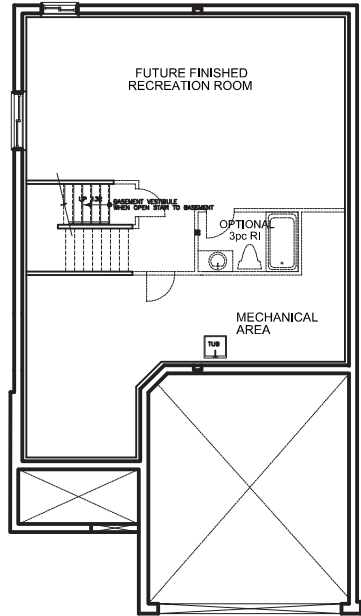

# THE KEMP

MODEL 810

SINGLE FAMILY HOME 3 OR 4 BEDROOMS 2.5 BATHROOMS  
1900 SQ. FT.

A

B

C

Valecraft.com

\*Rendering is an artist concept only. Not to scale and may vary from finished community. Dimensions, specifications and landscaping are approximate and are subject to change without notice. E & O.E 03/2016

# THE KEMP

MODEL 810

SINGLE FAMILY HOME 3 OR 4 BEDROOMS 2.5 BATHROOMS  
1900 SQ. FT.

Valecraft  
Homes Ltd.

BASEMENT FLOOR

GROUND FLOOR

SECOND FLOOR - 3 BEDROOMS  
ELEVATION A

SECOND FLOOR - 3 BEDROOMS  
ELEVATION B