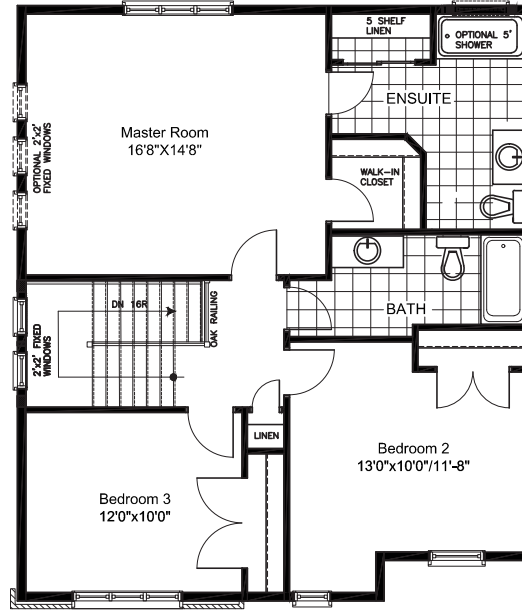

# THE KEMP

MODEL 810

SINGLE FAMILY HOME 3 OR 4 BEDROOMS 2.5 BATHROOMS  
1900 SQ. FT.

A

B

C

Valecraft.com

\*Rendering is an artist concept only. Not to scale and may vary from finished community. Dimensions, specifications and landscaping are approximate and are subject to change without notice. E & O.E 03/2016

# THE KEMP

MODEL 810

SINGLE FAMILY HOME 3 OR 4 BEDROOMS 2.5 BATHROOMS  
1900 SQ. FT.

Valecraft  
Homes Ltd.

BASEMENT FLOOR

GROUND FLOOR

SECOND FLOOR - 3 BEDROOMS  
ELEVATION A

SECOND FLOOR - 3 BEDROOMS  
ELEVATION B

SECOND FLOOR - 3 BEDROOMS  
ELEVATION C

OPTIONAL 3PC ENSUITE  
WITH SOAKER TUB &  
DOUBLE SINKS

OPTIONAL 5PC ENSUITE

OPTIONAL 4PC ENSUITE

SECOND FLOOR - OPTIONAL 4 BEDROOMS  
ELEVATION A

SECOND FLOOR - OPTIONAL 4 BEDROOMS  
ELEVATION B