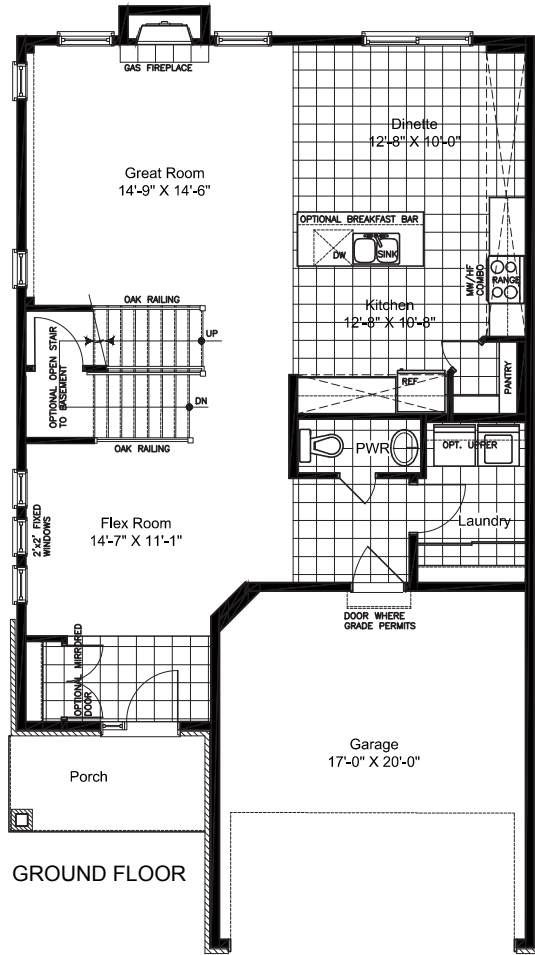

# THE KEMP

MODEL 810

SINGLE FAMILY HOME 3 OR 4 BEDROOMS 2.5 BATHROOMS  
1900 SQ. FT.

A

B

C

Valecraft.com

\*Rendering is an artist concept only. Not to scale and may vary from finished community. Dimensions, specifications and landscaping are approximate and are subject to change without notice. E & O.E 03/2016

# THE KEMP

MODEL 810

SINGLE FAMILY HOME 3 OR 4 BEDROOMS 2.5 BATHROOMS  
1900 SQ. FT.

Valecraft  
Homes Ltd.

BASEMENT FLOOR

GROUND FLOOR

SECOND FLOOR - 3 BEDROOMS  
ELEVATION A

SECOND FLOOR - 3 BEDROOMS  
ELEVATION B

SECOND FLOOR - 3 BEDROOMS  
ELEVATION C

OPTIONAL 3PC ENSUITE  
WITH SOAKER TUB &  
DOUBLE SINKS

OPTIONAL 5PC ENSUITE

OPTIONAL 4PC ENSUITE

SECOND FLOOR - OPTIONAL 4 BEDROOMS  
ELEVATION A

SECOND FLOOR - OPTIONAL 4 BEDROOMS  
ELEVATION B