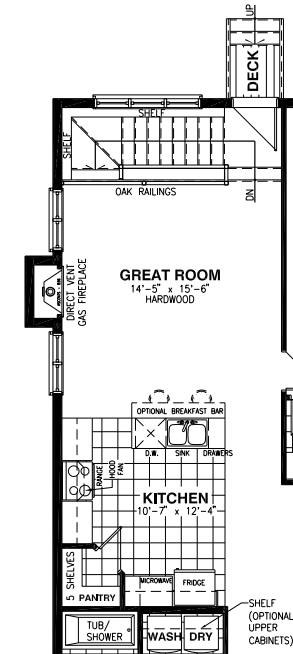

# THE SHARPLEY

MODEL 801

BUNGALOW 2 BEDROOMS 2 BATHROOMS  
1304 SQ. FT.

Valecraft  
Homes (2019) Limited

A

B

# THE SHARPLEY

MODEL 801

**BUNGALOW 2 BEDROOMS 2 BATHROOMS**  
**1304 SQ. FT.**

**Valecraft**  
 Homes (2019) Limited

**BASEMENT FLOOR A**

**BASEMENT FLOOR B**

**GROUND FLOOR A**

**GROUND FLOOR B**

**OPTIONAL 4PC ENSUITE**

**OPTIONAL KITCHEN #1**

**OPTIONAL KITCHEN #2**

**OPTIONAL KITCHEN #3**

All dimensions are approximate. Exterior illustrations are artist concepts only and may not be as shown. E & OE, plans, materials and specifications are subject to change without notice. Actual useable floor space may vary from the stated floor area. \*Note: Number of steps varies due to site grading. E. & O.E. 09/21/2022