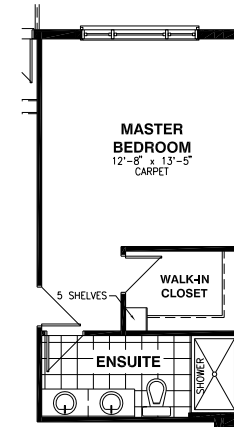

# THE SHARPLEY

MODEL 801

BUNGALOW 2 BEDROOMS 2 BATHROOMS  
1304 SQ. FT.

Valecraft  
Homes (2019) Limited

A

B

# THE SHARPLEY

MODEL 801

**BUNGALOW 2 BEDROOMS 2 BATHROOMS**  
**1304 SQ. FT.**

**Valecraft**  
 Homes (2019) Limited

**BASEMENT FLOOR A**

**BASEMENT FLOOR B**

**GROUND FLOOR A**

**GROUND FLOOR B**

**OPTIONAL 4PC ENSUITE**

**OPTIONAL KITCHEN #1**

**OPTIONAL KITCHEN #2**

**OPTIONAL KITCHEN #3**

All dimensions are approximate. Exterior illustrations are artist concepts only and may not be as shown. E & OE, plans, materials and specifications are subject to change without notice. Actual useable floor space may vary from the stated floor area. \*Note: Number of steps varies due to site grading. E. & O.E. 09/21/2022