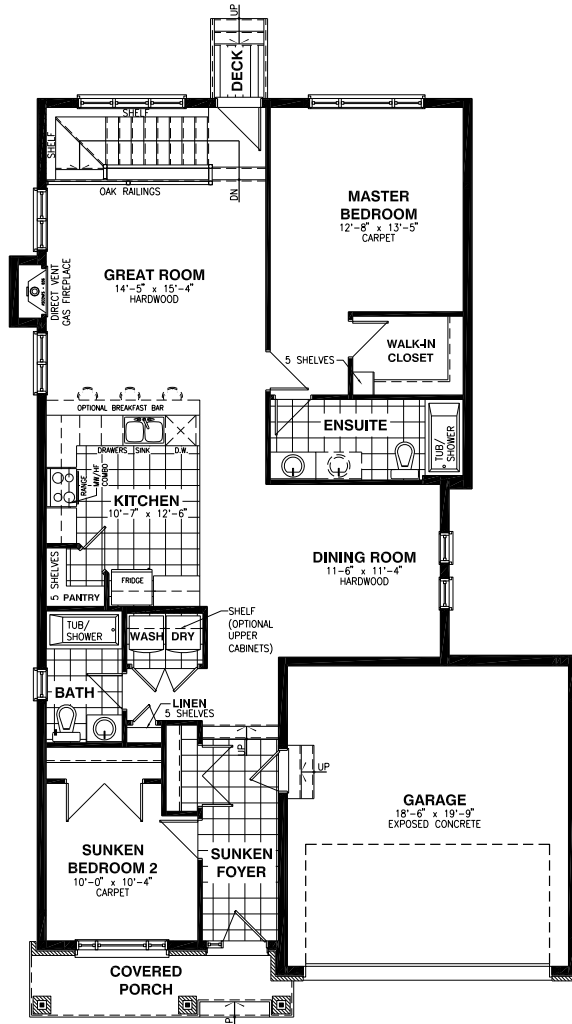

# THE SHARPLEY

MODEL 801

BUNGALOW 2 BEDROOMS 2 BATHROOMS  
1304 SQ. FT.

Valecraft  
Homes (2019) Limited

A

B

# THE SHARPLEY

MODEL 801

**BUNGALOW 2 BEDROOMS 2 BATHROOMS**  
**1304 SQ. FT.**

**Valecraft**  
 Homes (2019) Limited

**BASEMENT FLOOR A**

**BASEMENT FLOOR B**

**GROUND FLOOR A**

**GROUND FLOOR B**

**OPTIONAL 4PC ENSUITE**

**OPTIONAL KITCHEN #1**

**OPTIONAL KITCHEN #2**

**OPTIONAL KITCHEN #3**

All dimensions are approximate. Exterior illustrations are artist concepts only and may not be as shown. E & OE, plans, materials and specifications are subject to change without notice. Actual useable floor space may vary from the stated floor area. \*Note: Number of steps varies due to site grading. E. & O.E. 09/21/2022