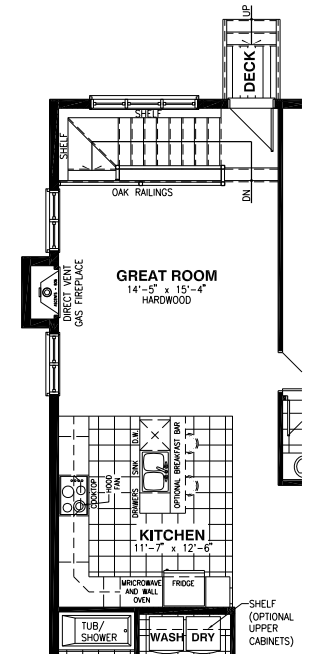

# THE SHARPLEY

MODEL 801

BUNGALOW 2 BEDROOMS 2 BATHROOMS  
1304 SQ. FT.

Valecraft  
Homes (2019) Limited

A

B

# THE SHARPLEY

MODEL 801

**BUNGALOW 2 BEDROOMS 2 BATHROOMS**  
**1304 SQ. FT.**

**Valecraft**  
 Homes (2019) Limited

**BASEMENT FLOOR A**

**BASEMENT FLOOR B**

**GROUND FLOOR A**

**GROUND FLOOR B**

**OPTIONAL 4PC ENSUITE**

**OPTIONAL KITCHEN #1**

**OPTIONAL KITCHEN #2**

**OPTIONAL KITCHEN #3**

All dimensions are approximate. Exterior illustrations are artist concepts only and may not be as shown. E & OE, plans, materials and specifications are subject to change without notice. Actual useable floor space may vary from the stated floor area. \*Note: Number of steps varies due to site grading. E. & O.E. 09/21/2022