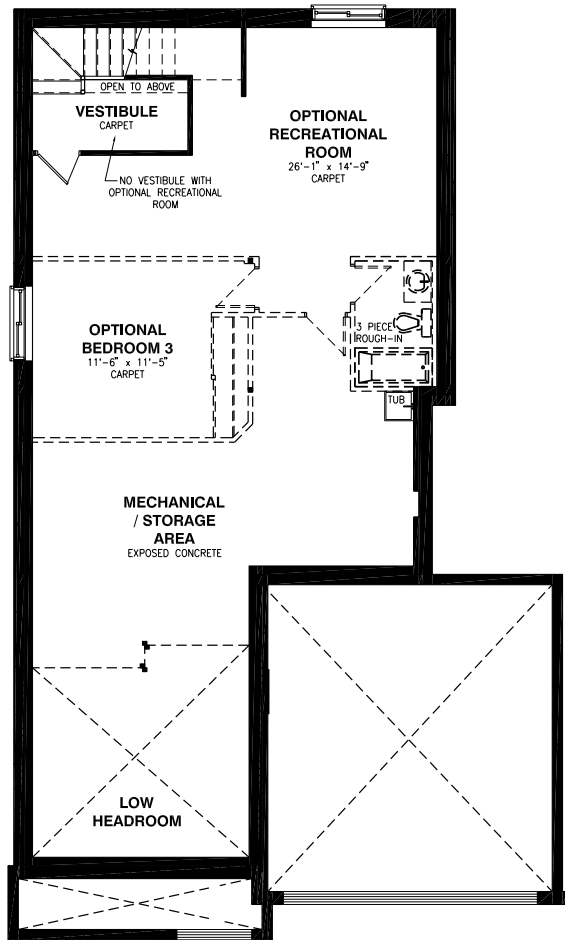

# THE SHARPLEY

MODEL 801

BUNGALOW 2 BEDROOMS 2 BATHROOMS  
1304 SQ. FT.

Valecraft  
Homes (2019) Limited

A

B

# THE SHARPLEY

MODEL 801

**BUNGALOW 2 BEDROOMS 2 BATHROOMS**  
**1304 SQ. FT.**

**Valecraft**  
 Homes (2019) Limited

**BASEMENT FLOOR A**

**BASEMENT FLOOR B**

**GROUND FLOOR A**

**GROUND FLOOR B**

**OPTIONAL 4PC ENSUITE**

**OPTIONAL KITCHEN #1**

**OPTIONAL KITCHEN #2**

**OPTIONAL KITCHEN #3**

All dimensions are approximate. Exterior illustrations are artist concepts only and may not be as shown. E & OE, plans, materials and specifications are subject to change without notice. Actual useable floor space may vary from the stated floor area. \*Note: Number of steps varies due to site grading. E. & O.E. 09/21/2022