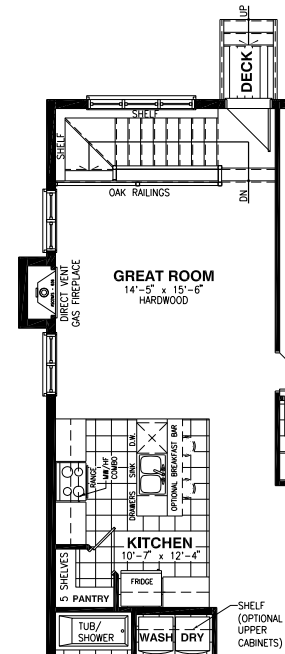

# THE SHARPLEY

MODEL 801

BUNGALOW 2 BEDROOMS 2 BATHROOMS  
1304 SQ. FT.

Valecraft  
Homes (2019) Limited

A

B

# THE SHARPLEY

MODEL 801

**BUNGALOW 2 BEDROOMS 2 BATHROOMS**  
**1304 SQ. FT.**

**Valecraft**  
 Homes (2019) Limited

**BASEMENT FLOOR A**

**BASEMENT FLOOR B**

**GROUND FLOOR A**

**GROUND FLOOR B**

**OPTIONAL 4PC ENSUITE**

**OPTIONAL KITCHEN #1**

**OPTIONAL KITCHEN #2**

**OPTIONAL KITCHEN #3**

All dimensions are approximate. Exterior illustrations are artist concepts only and may not be as shown. E & OE, plans, materials and specifications are subject to change without notice. Actual useable floor space may vary from the stated floor area. \*Note: Number of steps varies due to site grading. E. & O.E. 09/21/2022