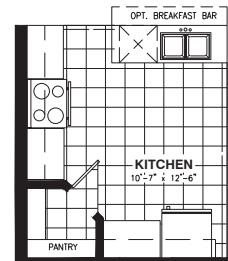

# THE SHARPLEY

MODEL 801

BUNGALOW 2 BEDROOMS 2 BATHROOMS  
1304 SQ. FT.

Valecraft  
Homes (2019) Limited

A

B

C

Valecraft.com

# THE SHARPLEY

MODEL 801

**BUNGALOW 2 BEDROOMS 2 BATHROOMS**  
**1304 SQ. FT.**

**Valecraft**  
 Homes (2019) Limited

BASEMENT FLOOR A & C

OPTIONAL OPEN STAIRS TO BASEMENT

BASEMENT FLOOR B

GROUND FLOOR B

GROUND FLOOR C

GROUND FLOOR A

OPTIONAL 4PC ENSUITE

OPTIONAL KITCHEN #1

OPTIONAL KITCHEN #2

OPTIONAL KITCHEN #3