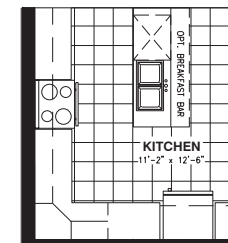

# THE SHARPLEY

MODEL 801

BUNGALOW 2 BEDROOMS 2 BATHROOMS  
1304 SQ. FT.

Valecraft  
Homes (2019) Limited

A

B

C

Valecraft.com

# THE SHARPLEY

MODEL 801

**BUNGALOW 2 BEDROOMS 2 BATHROOMS**  
**1304 SQ. FT.**

**Valecraft**  
 Homes (2019) Limited

BASEMENT FLOOR A & C

OPTIONAL OPEN STAIRS TO BASEMENT

BASEMENT FLOOR B

GROUND FLOOR B

GROUND FLOOR C

GROUND FLOOR A

OPTIONAL 4PC ENSUITE

OPTIONAL KITCHEN #1

OPTIONAL KITCHEN #2

OPTIONAL KITCHEN #3