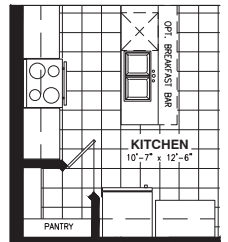

# THE SHARPLEY

MODEL 801

**BUNGALOW 2 BEDROOMS 2 BATHROOMS**  
**1304 SQ. FT.**

**Valecraft**  
 Homes (2019) Limited

BASEMENT FLOOR A & C

OPTIONAL OPEN STAIRS TO BASEMENT

BASEMENT FLOOR B

GROUND FLOOR B

GROUND FLOOR C

GROUND FLOOR A

OPTIONAL 4PC ENSUITE

OPTIONAL KITCHEN #1

OPTIONAL KITCHEN #2

OPTIONAL KITCHEN #3