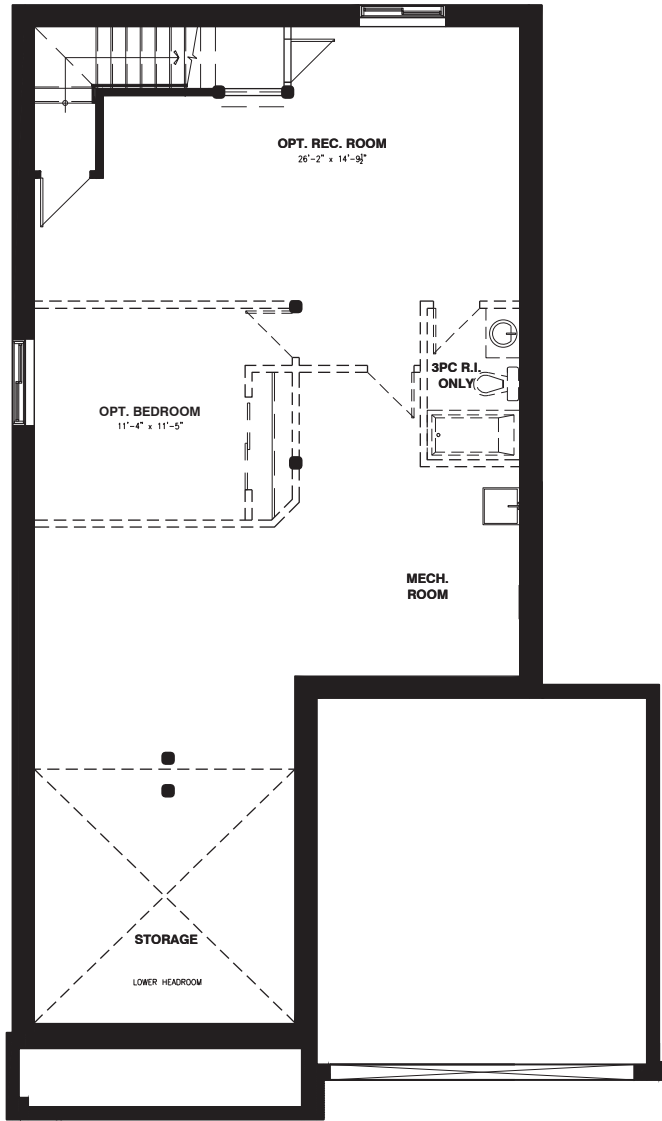

# THE SHARPLEY

MODEL 801

BUNGALOW 2 BEDROOMS 2 BATHROOMS  
1304 SQ. FT.

Valecraft  
Homes (2019) Limited

A

B

C

Valecraft.com

# THE SHARPLEY

MODEL 801

**BUNGALOW 2 BEDROOMS 2 BATHROOMS**  
**1304 SQ. FT.**

**Valecraft**  
 Homes (2019) Limited

BASEMENT FLOOR A & C

OPTIONAL OPEN STAIRS TO BASEMENT

BASEMENT FLOOR B

GROUND FLOOR B

GROUND FLOOR C

GROUND FLOOR A

OPTIONAL 4PC ENSUITE

OPTIONAL KITCHEN #1

OPTIONAL KITCHEN #2

OPTIONAL KITCHEN #3