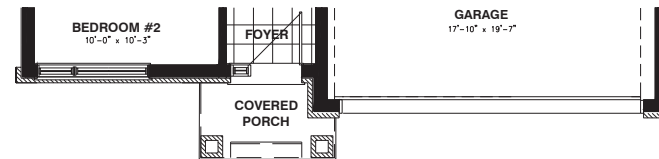

# THE SHARPLEY

MODEL 801

**BUNGALOW 2 BEDROOMS 2 BATHROOMS**  
**1304 SQ. FT.**

**Valecraft**  
 Homes (2019) Limited

BASEMENT FLOOR A & C

OPTIONAL OPEN STAIRS TO BASEMENT

BASEMENT FLOOR B

GROUND FLOOR B