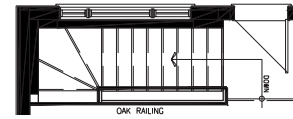

# THE SHARPLEY

MODEL 801

BUNGALOW 2 BEDROOMS 2 BATHROOMS  
1304 SQ. FT.

Valecraft  
Homes (2019) Limited

A

B

C

Valecraft.com

# THE SHARPLEY

MODEL 801

**BUNGALOW 2 BEDROOMS 2 BATHROOMS**  
**1304 SQ. FT.**

**Valecraft**  
 Homes (2019) Limited

BASEMENT FLOOR A & C

OPTIONAL OPEN STAIRS TO BASEMENT

BASEMENT FLOOR B

GROUND FLOOR B