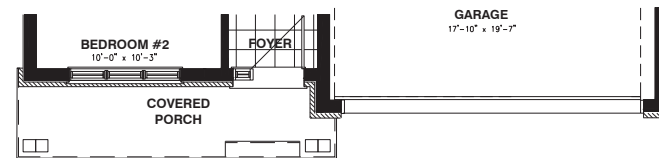

# THE SHARPLEY

MODEL 801

BUNGALOW 2 BEDROOMS 2 BATHROOMS  
1304 SQ. FT.

Valecraft  
Homes (2019) Limited

A

B

C

Valecraft.com

# THE SHARPLEY

MODEL 801

**BUNGALOW 2 BEDROOMS 2 BATHROOMS**  
**1304 SQ. FT.**

**Valecraft**  
 Homes (2019) Limited

BASEMENT FLOOR A & C

OPTIONAL OPEN STAIRS TO BASEMENT

BASEMENT FLOOR B

GROUND FLOOR B