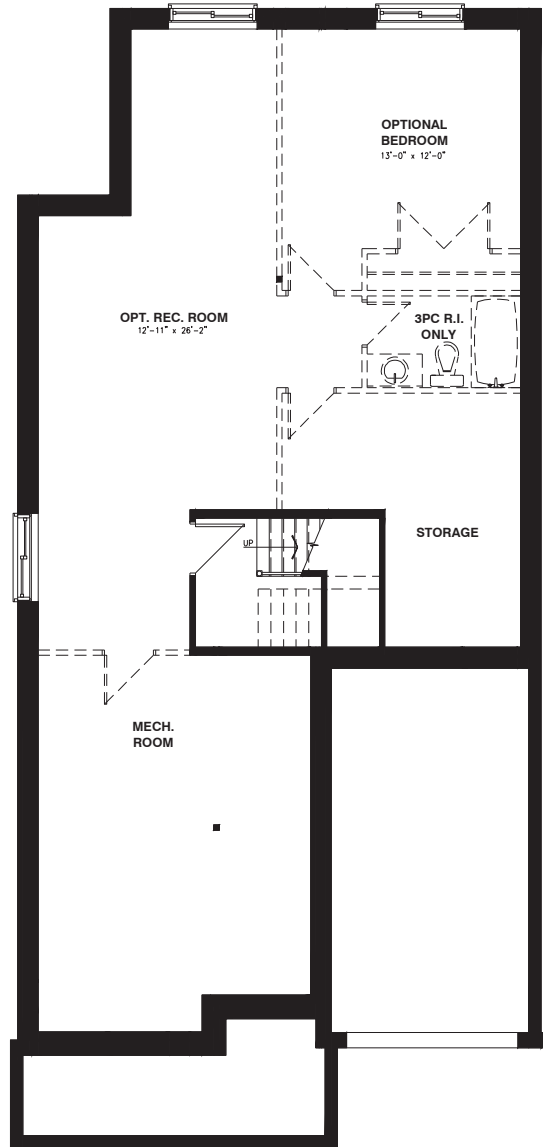

THE DELAHUNT

MODEL 805

BUNGALOW 2 BEDROOMS 2 BATHROOMS
1307 SQ. FT.

Valecraft
Homes (2019) Limited

A

B

C

Valecraft.com

THE DELAHUNT

MODEL 805

BUNGALOW 2 BEDROOMS 2 BATHROOMS
1307 SQ. FT.

Valecraft
 Homes (2019) Limited

BASEMENT FLOOR ELEVATIONS A & C

BASEMENT FLOOR ELEVATION B

GROUND FLOOR ELEVATIONS A & C

GROUND FLOOR ELEVATION B