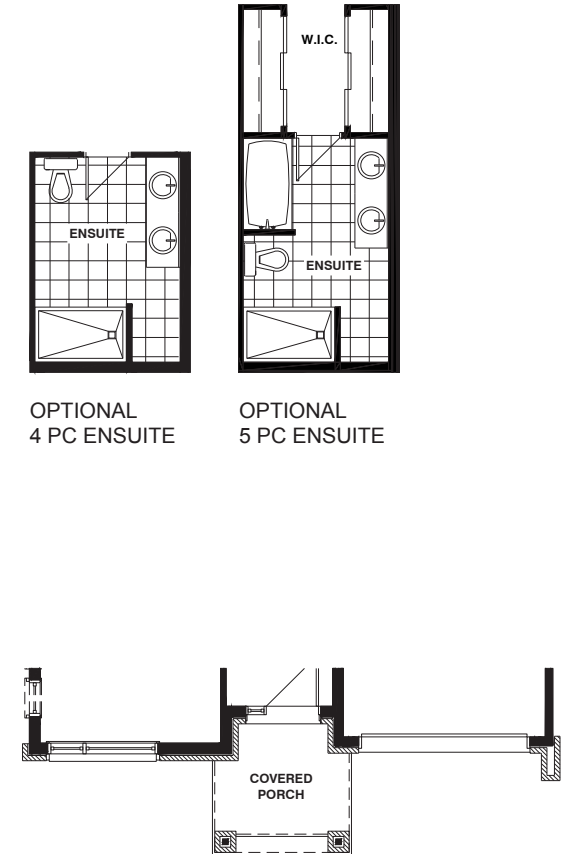

THE DELAHUNT

MODEL 805

BUNGALOW 2 BEDROOMS 2 BATHROOMS
1307 SQ. FT.

Valecraft
Homes (2019) Limited

A

B

C

Valecraft.com

THE DELAHUNT

MODEL 805

BUNGALOW 2 BEDROOMS 2 BATHROOMS
1307 SQ. FT.

Valecraft
 Homes (2019) Limited

BASEMENT FLOOR ELEVATIONS A & C

BASEMENT FLOOR ELEVATION B

GROUND FLOOR ELEVATIONS A & C

GROUND FLOOR ELEVATION B