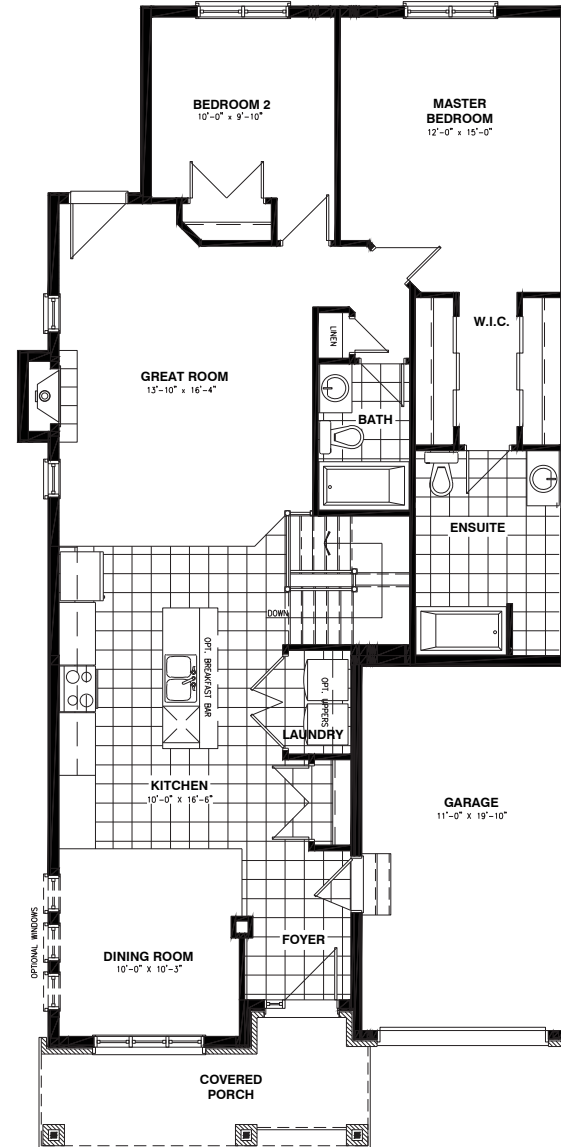

THE DELAHUNT

MODEL 805

BUNGALOW 2 BEDROOMS 2 BATHROOMS
1307 SQ. FT.

Valecraft
Homes (2019) Limited

A

B

C

Valecraft.com

THE DELAHUNT

MODEL 805

BUNGALOW 2 BEDROOMS 2 BATHROOMS
1307 SQ. FT.

Valecraft
 Homes (2019) Limited

BASEMENT FLOOR ELEVATIONS A & C

BASEMENT FLOOR ELEVATION B

GROUND FLOOR ELEVATIONS A & C

GROUND FLOOR ELEVATION B