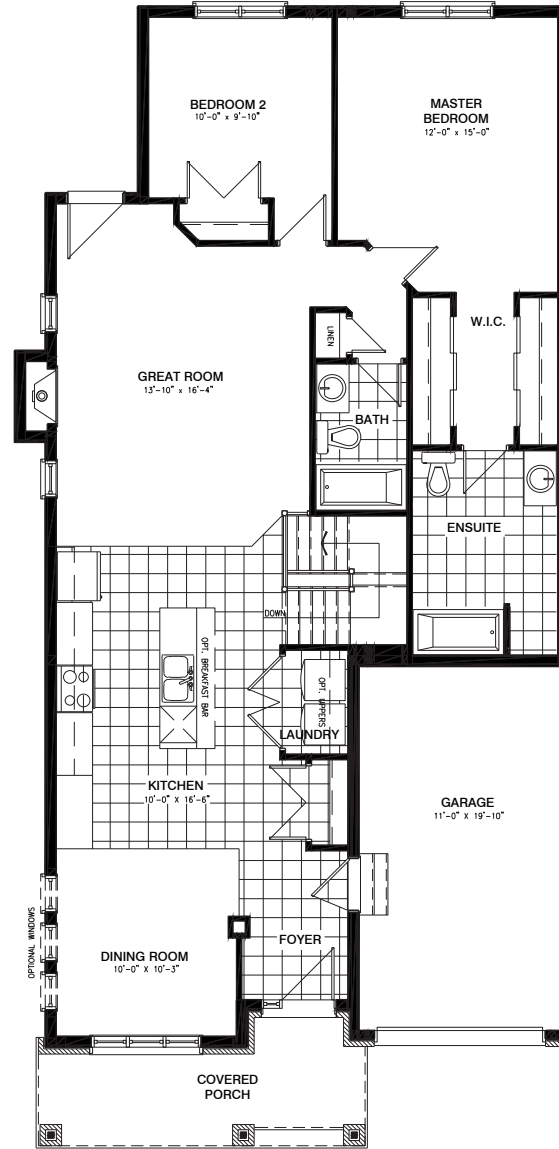

# THE DELAHUNT

MODEL 805

BUNGALOW 2 BEDROOMS 2 BATHROOMS  
1307 SQ. FT.

Valecraft  
Homes (2019) Limited

A

B

C

Valecraft.com

# THE DELAHUNT

MODEL 805

BUNGALOW 2 BEDROOMS 2 BATHROOMS  
1307 SQ. FT.

Valecraft  
Homes (2019) Limited

BASEMENT FLOOR ELEVATIONS A & C

BASEMENT FLOOR ELEVATION B

GROUND FLOOR ELEVATIONS A & C

GROUND FLOOR ELEVATION B

OPTIONAL  
4 PC ENSUITE

OPTIONAL  
5 PC ENSUITE