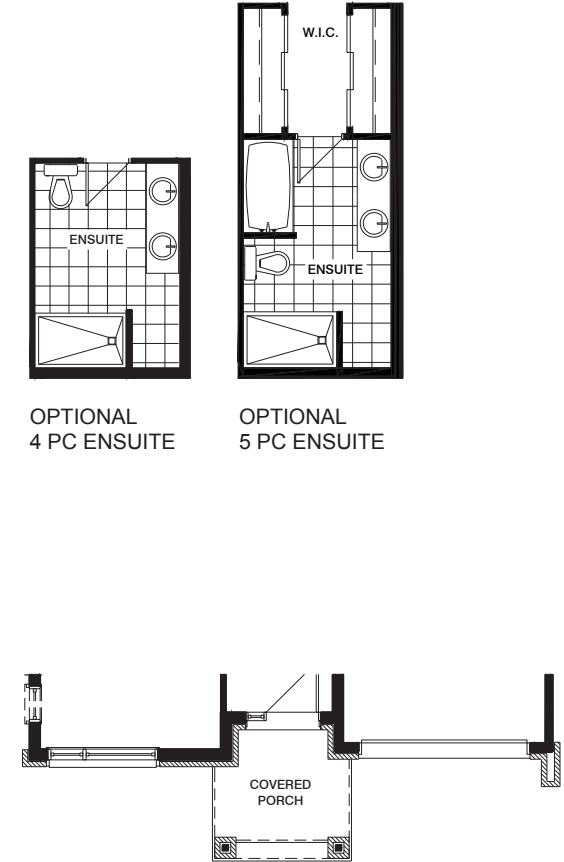

# THE DELAHUNT

MODEL 805

BUNGALOW 2 BEDROOMS 2 BATHROOMS  
1307 SQ. FT.

Valecraft  
Homes (2019) Limited

BASEMENT FLOOR ELEVATIONS A & C

BASEMENT FLOOR ELEVATION B

GROUND FLOOR ELEVATIONS A & C

GROUND FLOOR ELEVATION B

OPTIONAL  
4 PC ENSUITE

OPTIONAL  
5 PC ENSUITE