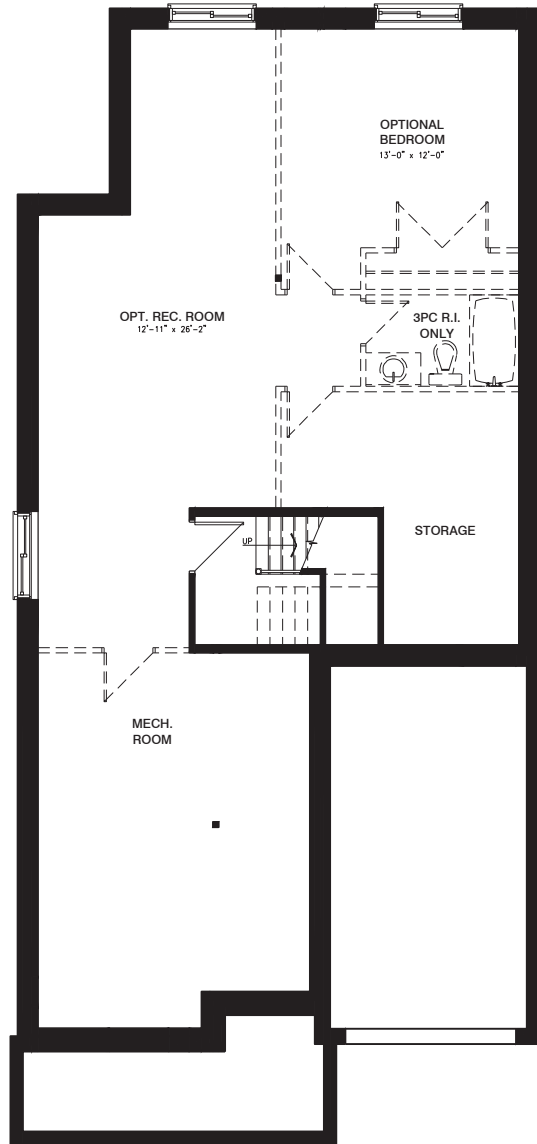

# THE DELAHUNT

MODEL 805

BUNGALOW 2 BEDROOMS 2 BATHROOMS  
1307 SQ. FT.

Valecraft  
Homes (2019) Limited

A

B

C

Valecraft.com

# THE DELAHUNT

MODEL 805

BUNGALOW 2 BEDROOMS 2 BATHROOMS  
1307 SQ. FT.

Valecraft  
Homes (2019) Limited

BASEMENT FLOOR ELEVATIONS A & C

BASEMENT FLOOR ELEVATION B

GROUND FLOOR ELEVATIONS A & C

GROUND FLOOR ELEVATION B

OPTIONAL  
4 PC ENSUITE

OPTIONAL  
5 PC ENSUITE