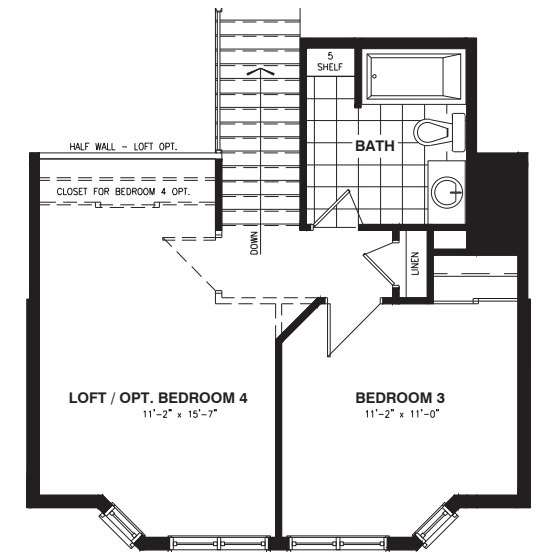

THE McCABE

MODEL 1016

BUNGALOW 2 BEDROOMS 2 BATHROOMS
1510 SQ. FT. (1964 SQ. FT. with elevation loft)

Valecraft
Homes Ltd.

LOFT

A

B

C

Valecraft.com

THE McCABE

MODEL 1016

BUNGALOW 2 BEDROOMS 2 BATHROOMS

1510 SQ. FT. (1964 SQ. FT. with elevation loft)

Valecraft
Homes Ltd.

BASEMENT FLOOR - ELEVATION A

BASEMENT FLOOR - ELEVATION B

BASEMENT FLOOR - ELEVATION C

GROUND FLOOR - ELEVATION B

GROUND FLOOR - ELEVATION C

GROUND FLOOR
ELEVATION LOFT

GROUND FLOOR - ELEVATION A

OPTIONAL 5PC ENSUITE

SECOND FLOOR - ELEVATION LOFT