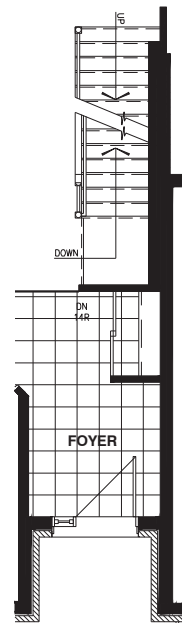

THE McCABE

MODEL 1016

BUNGALOW 2 BEDROOMS 2 BATHROOMS
1510 SQ. FT. (1964 SQ. FT. with elevation loft)

Valecraft
Homes Ltd.

LOFT

A

B

C

Valecraft.com

THE McCABE

MODEL 1016

BUNGALOW 2 BEDROOMS 2 BATHROOMS

1510 SQ. FT. (1964 SQ. FT. with elevation loft)

Valecraft
Homes Ltd.

BASEMENT FLOOR - ELEVATION A

BASEMENT FLOOR - ELEVATION B

BASEMENT FLOOR - ELEVATION C

GROUND FLOOR - ELEVATION B

GROUND FLOOR - ELEVATION C

GROUND FLOOR
ELEVATION LOFT

GROUND FLOOR - ELEVATION A

OPTIONAL 5PC ENSUITE

SECOND FLOOR - ELEVATION LOFT