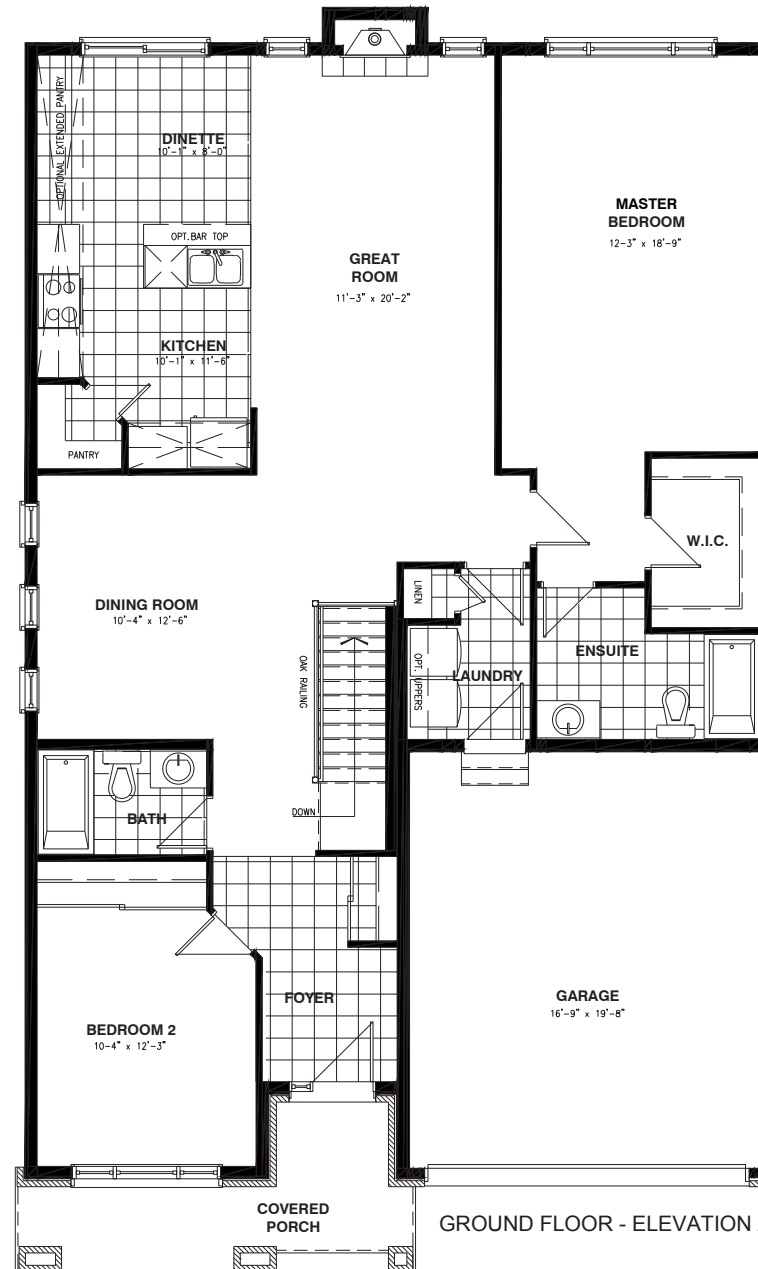

THE McCABE

MODEL 1016

BUNGALOW 2 BEDROOMS 2 BATHROOMS
1510 SQ. FT. (1964 SQ. FT. with elevation loft)

Valecraft
Homes Ltd.

LOFT

A

B

C

Valecraft.com

THE McCABE

MODEL 1016

BUNGALOW 2 BEDROOMS 2 BATHROOMS

1510 SQ. FT. (1964 SQ. FT. with elevation loft)

Valecraft
Homes Ltd.

BASEMENT FLOOR - ELEVATION A

BASEMENT FLOOR - ELEVATION B

BASEMENT FLOOR - ELEVATION C

GROUND FLOOR - ELEVATION B

GROUND FLOOR - ELEVATION C

GROUND FLOOR
ELEVATION LOFT

GROUND FLOOR - ELEVATION A

OPTIONAL 5PC ENSUITE

SECOND FLOOR - ELEVATION LOFT