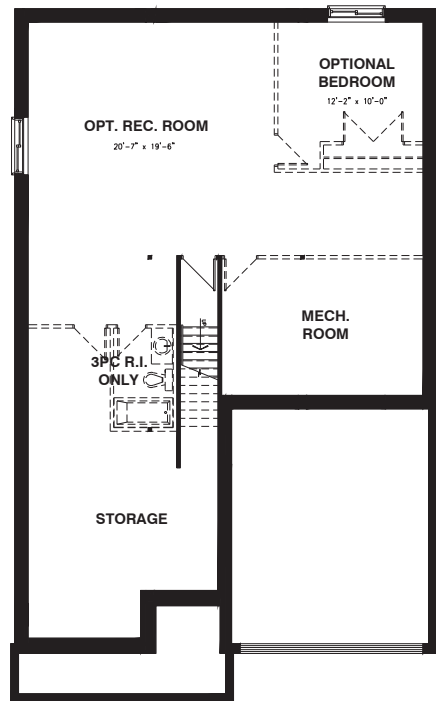

THE McCABE

MODEL 1016

BUNGALOW 2 BEDROOMS 2 BATHROOMS
1510 SQ. FT. (1964 SQ. FT. with elevation loft)

Valecraft
Homes Ltd.

LOFT

A

B

C

Valecraft.com

THE McCABE

MODEL 1016

BUNGALOW 2 BEDROOMS 2 BATHROOMS

1510 SQ. FT. (1964 SQ. FT. with elevation loft)

Valecraft
Homes Ltd.

BASEMENT FLOOR - ELEVATION A

BASEMENT FLOOR - ELEVATION B

BASEMENT FLOOR - ELEVATION C

GROUND FLOOR - ELEVATION B

GROUND FLOOR - ELEVATION C

GROUND FLOOR
ELEVATION LOFT

GROUND FLOOR - ELEVATION A

OPTIONAL 5PC ENSUITE

SECOND FLOOR - ELEVATION LOFT