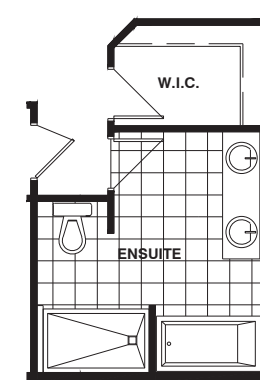

THE McCABE

MODEL 1016

BUNGALOW 2 BEDROOMS 2 BATHROOMS
1510 SQ. FT. (1964 SQ. FT. with elevation loft)

Valecraft
Homes Ltd.

LOFT

A

B

C

Valecraft.com

THE McCABE

MODEL 1016

BUNGALOW 2 BEDROOMS 2 BATHROOMS

1510 SQ. FT. (1964 SQ. FT. with elevation loft)

Valecraft
Homes Ltd.

BASEMENT FLOOR - ELEVATION A

BASEMENT FLOOR - ELEVATION B

BASEMENT FLOOR - ELEVATION C

GROUND FLOOR - ELEVATION B

GROUND FLOOR - ELEVATION C

GROUND FLOOR
ELEVATION LOFT

GROUND FLOOR - ELEVATION A

OPTIONAL 5PC ENSUITE

SECOND FLOOR - ELEVATION LOFT