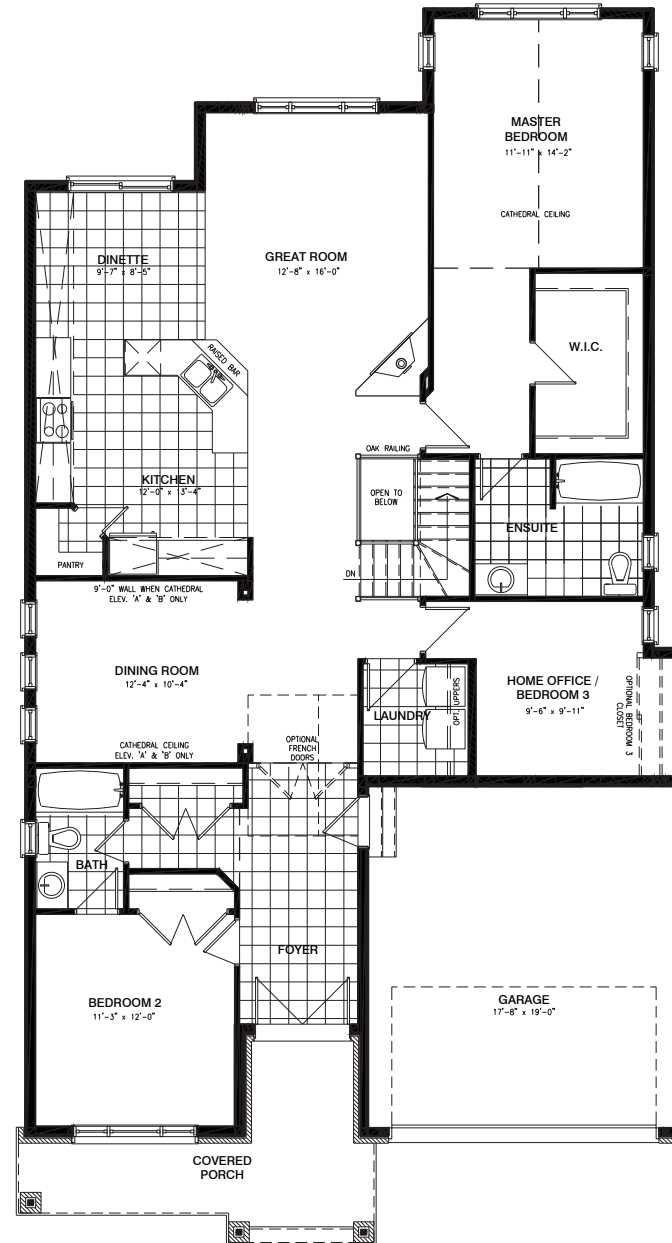

THE MEDLEY

MODEL 1026

BUNGALOW 3 BEDROOMS 2 BATHROOMS
1776 SQ. FT.

A

B

C

Valecraft.com

*Rendering is an artist concept only. Not to scale and may vary from finished community. Dimensions, specifications and landscaping are approximate and are subject to change without notice. E & O.E 03/2016

THE MEDLEY

MODEL 1026

BUNGALOW 3 BEDROOMS 2 BATHROOMS
1776 SQ. FT.

Valecraft
 Homes (2019) Limited

BASEMENT FLOOR - ELEVATION A

BASEMENT FLOOR - ELEVATION B

BASEMENT FLOOR - ELEVATION C

OPTIONAL SUNROOM

OPTIONAL KITCHEN #1

GROUND FLOOR - ELEVATION A

OPTIONAL 4PC ENSUITE

OPTIONAL 5PC ENSUITE

GROUND FLOOR - ELEVATION B

GROUND FLOOR - ELEVATION C