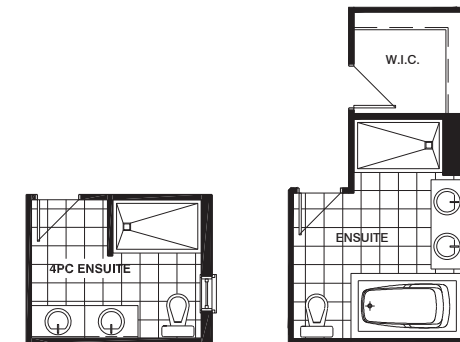

THE MEDLEY

MODEL 1026

BUNGALOW 3 BEDROOMS 2 BATHROOMS
1776 SQ. FT.

A

B

C

Valecraft.com

*Rendering is an artist concept only. Not to scale and may vary from finished community. Dimensions, specifications and landscaping are approximate and are subject to change without notice. E & O.E 03/2016

THE MEDLEY

MODEL 1026

BUNGALOW 3 BEDROOMS 2 BATHROOMS
1776 SQ. FT.

Valecraft
 Homes (2019) Limited

BASEMENT FLOOR - ELEVATION A

BASEMENT FLOOR - ELEVATION B

BASEMENT FLOOR - ELEVATION C

OPTIONAL SUNROOM

OPTIONAL KITCHEN #1

GROUND FLOOR - ELEVATION A

OPTIONAL 4PC ENSUITE

OPTIONAL 5PC ENSUITE

GROUND FLOOR - ELEVATION B

GROUND FLOOR - ELEVATION C