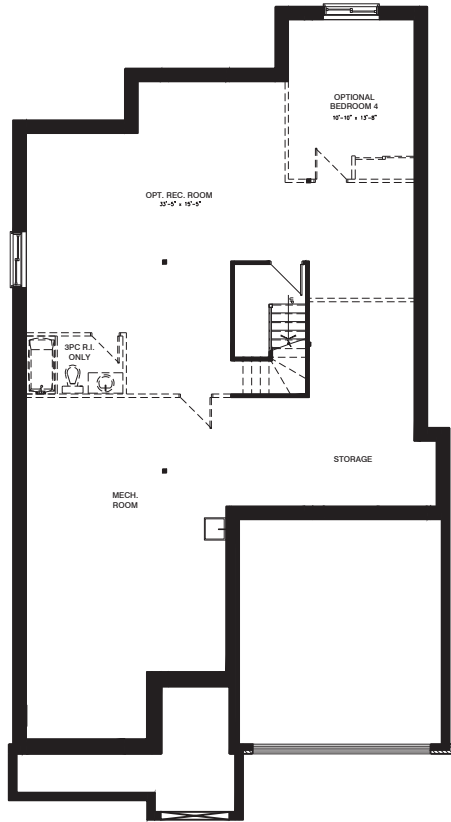

THE MEDLEY

MODEL 1026

BUNGALOW 3 BEDROOMS 2 BATHROOMS
1776 SQ. FT.

A

B

C

Valecraft.com

*Rendering is an artist concept only. Not to scale and may vary from finished community. Dimensions, specifications and landscaping are approximate and are subject to change without notice. E & O.E 03/2016

THE MEDLEY

MODEL 1026

BUNGALOW 3 BEDROOMS 2 BATHROOMS
1776 SQ. FT.

Valecraft
 Homes (2019) Limited

BASEMENT FLOOR - ELEVATION A

BASEMENT FLOOR - ELEVATION B

BASEMENT FLOOR - ELEVATION C

OPTIONAL SUNROOM

OPTIONAL KITCHEN #1

GROUND FLOOR - ELEVATION A

OPTIONAL 4PC ENSUITE

OPTIONAL 5PC ENSUITE

GROUND FLOOR - ELEVATION B

GROUND FLOOR - ELEVATION C