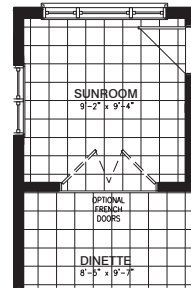

THE MEDLEY

MODEL 1026

BUNGALOW 3 BEDROOMS 2 BATHROOMS
1776 SQ. FT.

A

B

C

Valecraft.com

*Rendering is an artist concept only. Not to scale and may vary from finished community. Dimensions, specifications and landscaping are approximate and are subject to change without notice. E & O.E 03/2016

THE MEDLEY

MODEL 1026

BUNGALOW 3 BEDROOMS 2 BATHROOMS
1776 SQ. FT.

Valecraft
 Homes (2019) Limited

BASEMENT FLOOR - ELEVATION A

BASEMENT FLOOR - ELEVATION B

BASEMENT FLOOR - ELEVATION C

OPTIONAL SUNROOM