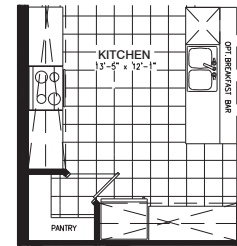

THE MEDLEY

MODEL 1026

BUNGALOW 3 BEDROOMS 2 BATHROOMS
1776 SQ. FT.

A

B

C

Valecraft.com

*Rendering is an artist concept only. Not to scale and may vary from finished community. Dimensions, specifications and landscaping are approximate and are subject to change without notice. E & O.E 03/2016

THE MEDLEY

MODEL 1026

BUNGALOW 3 BEDROOMS 2 BATHROOMS
1776 SQ. FT.

Valecraft
 Homes (2019) Limited

BASEMENT FLOOR - ELEVATION A

BASEMENT FLOOR - ELEVATION B

BASEMENT FLOOR - ELEVATION C

OPTIONAL SUNROOM

OPTIONAL KITCHEN #1

GROUND FLOOR - ELEVATION A

OPTIONAL 4PC ENSUITE

OPTIONAL 5PC ENSUITE

GROUND FLOOR - ELEVATION B

GROUND FLOOR - ELEVATION C