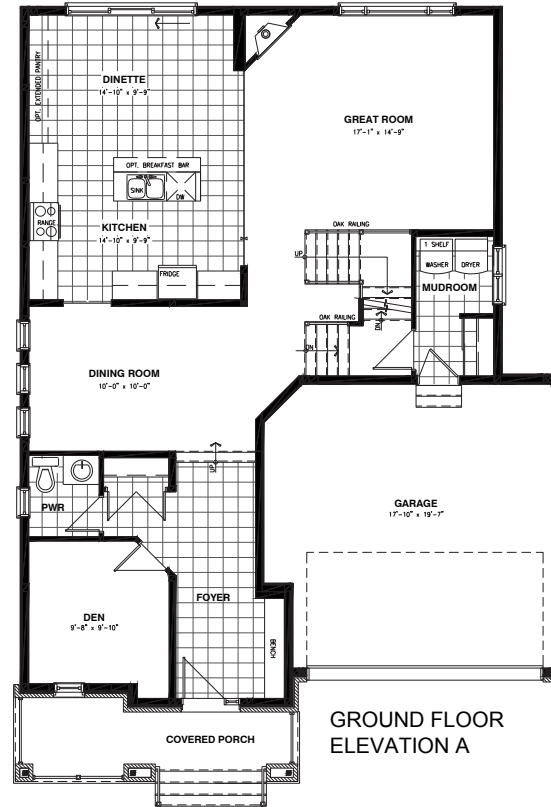

THE McCASLIN

MODEL 1050

SINGLE FAMILY HOME 4 BEDROOMS 2.5 BATHROOMS
2727 SQ. FT.

Valecraft
Homes (2019) Limited

B

A

C

Valecraft.com

THE McCASLIN

MODEL 1050

SINGLE FAMILY HOME 4 BEDROOMS 2.5 BATHROOMS
2727 SQ. FT.

Valecraft
Homes (2019) Limited

OPTIONAL 5PC ENSUITE