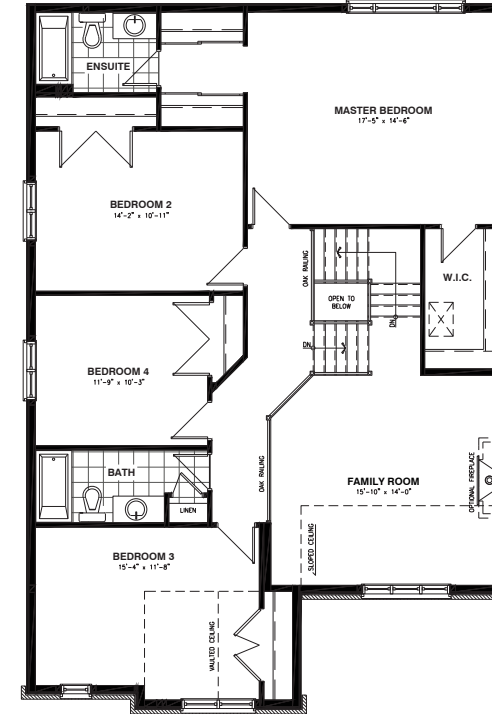

THE McCASLIN

MODEL 1050

SINGLE FAMILY HOME 4 BEDROOMS 2.5 BATHROOMS
2727 SQ. FT.

Valecraft
Homes (2019) Limited

B

A

C

Valecraft.com

THE McCASLIN

MODEL 1050

SINGLE FAMILY HOME 4 BEDROOMS 2.5 BATHROOMS
2727 SQ. FT.

Valecraft
Homes (2019) Limited

OPTIONAL 5PC ENSUITE