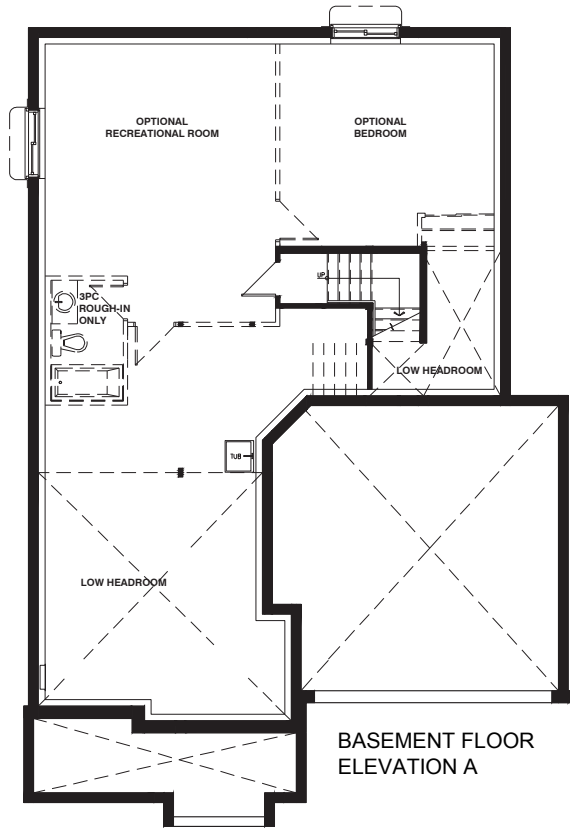

THE McCASLIN

MODEL 1050

SINGLE FAMILY HOME 4 BEDROOMS 2.5 BATHROOMS
2727 SQ. FT.

Valecraft
Homes (2019) Limited

B

A

C

Valecraft.com

THE McCASLIN

MODEL 1050

SINGLE FAMILY HOME 4 BEDROOMS 2.5 BATHROOMS
2727 SQ. FT.

Valecraft
Homes (2019) Limited

OPTIONAL 5PC ENSUITE