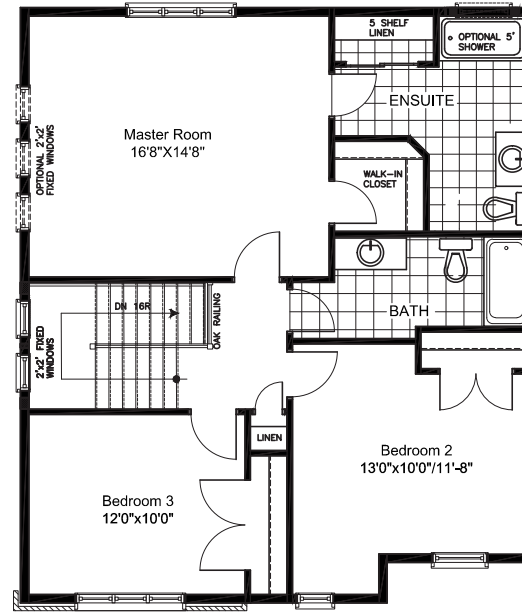

# THE KEMP

MODEL 810

SINGLE FAMILY HOME 3 OR 4 BEDROOMS 2.5 BATHROOMS  
1900 SQ. FT.

A

B

C

Valecraft.com

\*Rendering is an artist concept only. Not to scale and may vary from finished community. Dimensions, specifications and landscaping are approximate and are subject to change without notice. E & O.E 03/2016

# THE KEMP

MODEL 810

SINGLE FAMILY HOME 3 OR 4 BEDROOMS 2.5 BATHROOMS  
1900 SQ. FT.

Valecraft  
Homes Ltd.

SECOND FLOOR - 3 BEDROOMS  
ELEVATION A

SECOND FLOOR - 3 BEDROOMS  
ELEVATION B

SECOND FLOOR - 3 BEDROOMS  
ELEVATION C

OPTIONAL 3PC ENSUITE  
WITH SOAKER TUB &  
DOUBLE SINKS

OPTIONAL 5PC ENSUITE

OPTIONAL 4PC ENSUITE

SECOND FLOOR - OPTIONAL 4 BEDROOMS  
ELEVATION A

SECOND FLOOR - OPTIONAL 4 BEDROOMS  
ELEVATION B

ELEVATION C IS NOT AVAILABLE  
WITH 4 BEDROOMS