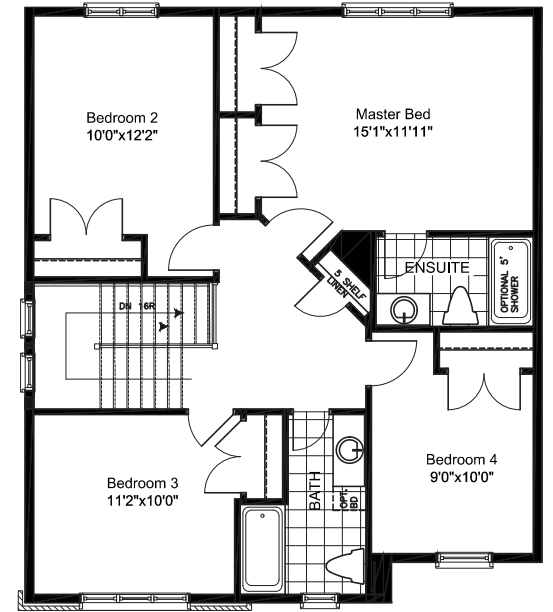

# THE KEMP

MODEL 810

SINGLE FAMILY HOME 3 OR 4 BEDROOMS 2.5 BATHROOMS  
1900 SQ. FT.

A

B

C

Valecraft.com

\*Rendering is an artist concept only. Not to scale and may vary from finished community. Dimensions, specifications and landscaping are approximate and are subject to change without notice. E & O.E 03/2016

# THE KEMP

MODEL 810

SINGLE FAMILY HOME 3 OR 4 BEDROOMS 2.5 BATHROOMS  
1900 SQ. FT.

Valecraft  
Homes Ltd.

SECOND FLOOR - 3 BEDROOMS  
ELEVATION A

SECOND FLOOR - 3 BEDROOMS  
ELEVATION B

SECOND FLOOR - 3 BEDROOMS  
ELEVATION C

OPTIONAL 3PC ENSUITE  
WITH SOAKER TUB &  
DOUBLE SINKS

OPTIONAL 5PC ENSUITE

OPTIONAL 4PC ENSUITE

SECOND FLOOR - OPTIONAL 4 BEDROOMS  
ELEVATION A

SECOND FLOOR - OPTIONAL 4 BEDROOMS  
ELEVATION B

ELEVATION C IS NOT AVAILABLE  
WITH 4 BEDROOMS