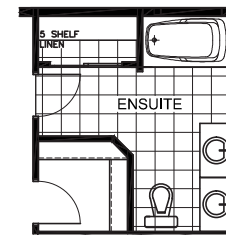

# THE KEMP

MODEL 810

SINGLE FAMILY HOME 3 OR 4 BEDROOMS 2.5 BATHROOMS  
1900 SQ. FT.

A

B

C

Valecraft.com

\*Rendering is an artist concept only. Not to scale and may vary from finished community. Dimensions, specifications and landscaping are approximate and are subject to change without notice. E & O.E 03/2016

# THE KEMP

MODEL 810

SINGLE FAMILY HOME 3 OR 4 BEDROOMS 2.5 BATHROOMS  
1900 SQ. FT.

Valecraft  
Homes Ltd.

SECOND FLOOR - 3 BEDROOMS  
ELEVATION A

SECOND FLOOR - 3 BEDROOMS  
ELEVATION B

SECOND FLOOR - 3 BEDROOMS  
ELEVATION C

OPTIONAL 3PC ENSUITE  
WITH SOAKER TUB &  
DOUBLE SINKS

OPTIONAL 5PC ENSUITE

OPTIONAL 4PC ENSUITE

SECOND FLOOR - OPTIONAL 4 BEDROOMS  
ELEVATION A

SECOND FLOOR - OPTIONAL 4 BEDROOMS  
ELEVATION B

ELEVATION C IS NOT AVAILABLE  
WITH 4 BEDROOMS