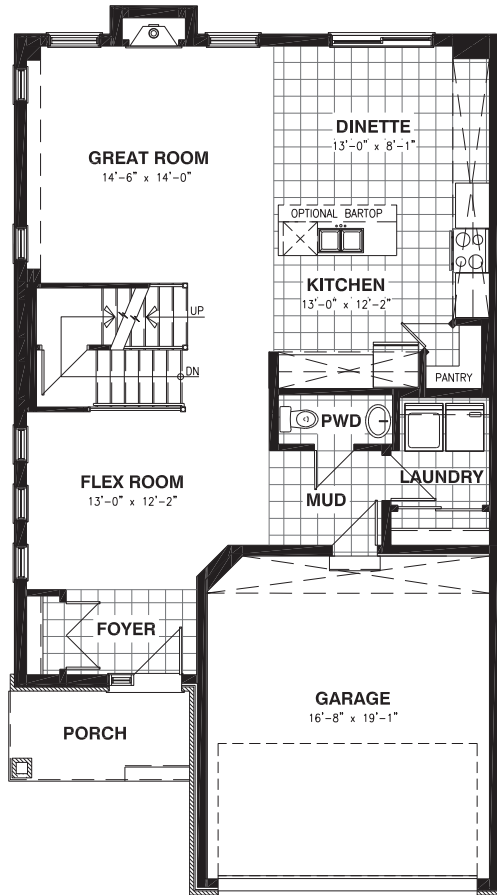

THE KEMP

MODEL 810

SINGLE FAMILY HOME 3 OR 4 BEDROOMS 2.5 BATHROOMS
1900 SQ. FT.

A

B

THE KEMP

MODEL 810

SINGLE FAMILY HOME 3 OR 4 BEDROOMS 2.5 BATHROOMS
1900 SQ. FT.

Valecraft
Homes (2019) Limited

BASEMENT FLOOR

GROUND FLOOR

OPTIONAL KITCHEN #1

OPTIONAL KITCHEN #2

OPTIONAL KITCHEN #3

SECOND FLOOR - 3 BEDROOMS
ELEVATION A

SECOND FLOOR - 3 BEDROOMS
ELEVATION B

OPTIONAL
4PC ENSUITE
3 BEDROOMS ONLY

OPTIONAL
5PC ENSUITE
3 BEDROOMS ONLY

SECOND FLOOR - OPTIONAL 4 BEDROOMS
ELEVATION A

SECOND FLOOR - OPTIONAL 4 BEDROOMS
ELEVATION B