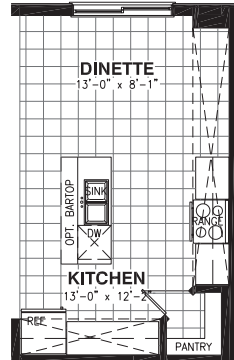

THE KEMP

MODEL 810

SINGLE FAMILY HOME 3 OR 4 BEDROOMS 2.5 BATHROOMS
1900 SQ. FT.

A

B

THE KEMP

MODEL 810

SINGLE FAMILY HOME 3 OR 4 BEDROOMS 2.5 BATHROOMS
1900 SQ. FT.

Valecraft
Homes (2019) Limited

BASEMENT FLOOR

GROUND FLOOR

OPTIONAL KITCHEN #1

OPTIONAL KITCHEN #2

OPTIONAL KITCHEN #3

SECOND FLOOR - 3 BEDROOMS
ELEVATION A

SECOND FLOOR - 3 BEDROOMS
ELEVATION B