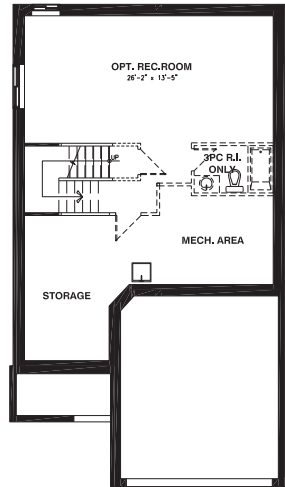

THE KEMP

MODEL 810

SINGLE FAMILY HOME 3 OR 4 BEDROOMS 2.5 BATHROOMS
1900 SQ. FT.

A

B

THE KEMP

MODEL 810

SINGLE FAMILY HOME 3 OR 4 BEDROOMS 2.5 BATHROOMS
1900 SQ. FT.

Valecraft
Homes (2019) Limited

BASEMENT FLOOR

GROUND FLOOR

OPTIONAL KITCHEN #1

OPTIONAL KITCHEN #2

OPTIONAL KITCHEN #3

SECOND FLOOR - 3 BEDROOMS
ELEVATION A

SECOND FLOOR - 3 BEDROOMS
ELEVATION B