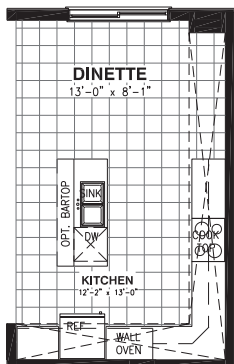

THE KEMP

MODEL 810

SINGLE FAMILY HOME 3 OR 4 BEDROOMS 2.5 BATHROOMS
1900 SQ. FT.

A

B

THE KEMP

MODEL 810

SINGLE FAMILY HOME 3 OR 4 BEDROOMS 2.5 BATHROOMS
1900 SQ. FT.

Valecraft
Homes (2019) Limited

BASEMENT FLOOR

GROUND FLOOR

OPTIONAL KITCHEN #1

OPTIONAL KITCHEN #2

OPTIONAL KITCHEN #3

SECOND FLOOR - 3 BEDROOMS
ELEVATION A

SECOND FLOOR - 3 BEDROOMS
ELEVATION B

OPTIONAL
4PC ENSUITE
3 BEDROOMS ONLY

OPTIONAL
5PC ENSUITE
3 BEDROOMS ONLY

SECOND FLOOR - OPTIONAL 4 BEDROOMS
ELEVATION A

SECOND FLOOR - OPTIONAL 4 BEDROOMS
ELEVATION B