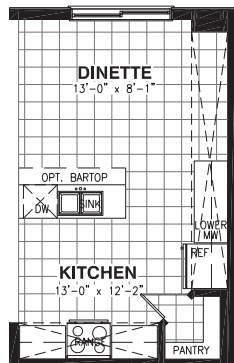

THE KEMP

MODEL 810

SINGLE FAMILY HOME 3 OR 4 BEDROOMS 2.5 BATHROOMS
1900 SQ. FT.

A

B

THE KEMP

MODEL 810

SINGLE FAMILY HOME 3 OR 4 BEDROOMS 2.5 BATHROOMS
1900 SQ. FT.

Valecraft
Homes (2019) Limited

BASEMENT FLOOR

GROUND FLOOR

OPTIONAL KITCHEN #1

OPTIONAL KITCHEN #2

OPTIONAL KITCHEN #3

SECOND FLOOR - 3 BEDROOMS
ELEVATION A

SECOND FLOOR - 3 BEDROOMS
ELEVATION B

OPTIONAL
4PC ENSUITE
3 BEDROOMS ONLY

OPTIONAL
5PC ENSUITE
3 BEDROOMS ONLY

SECOND FLOOR - OPTIONAL 4 BEDROOMS
ELEVATION A

SECOND FLOOR - OPTIONAL 4 BEDROOMS
ELEVATION B