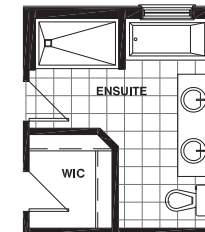

OPTIONAL
5PC ENSUITE
3 BEDROOMS ONLY