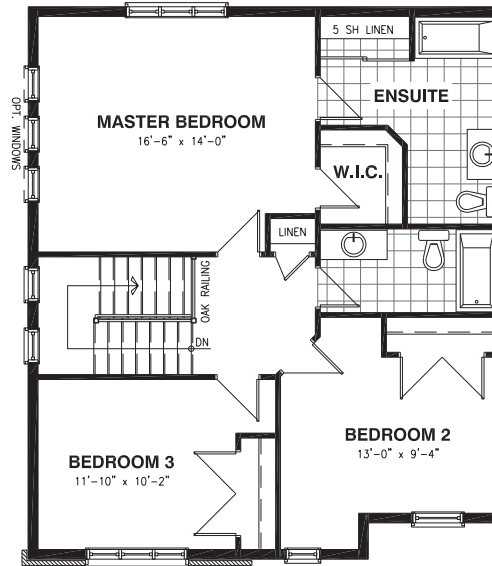

THE KEMP

MODEL 810

SINGLE FAMILY HOME 3 OR 4 BEDROOMS 2.5 BATHROOMS
1900 SQ. FT.

A

B

THE KEMP

MODEL 810

SINGLE FAMILY HOME 3 OR 4 BEDROOMS 2.5 BATHROOMS
1900 SQ. FT.

Valecraft
Homes (2019) Limited

BASEMENT FLOOR

GROUND FLOOR

OPTIONAL KITCHEN #1

OPTIONAL KITCHEN #2

OPTIONAL KITCHEN #3

SECOND FLOOR - 3 BEDROOMS
ELEVATION A

SECOND FLOOR - 3 BEDROOMS
ELEVATION B

OPTIONAL
4PC ENSUITE
3 BEDROOMS ONLY

OPTIONAL
5PC ENSUITE
3 BEDROOMS ONLY

SECOND FLOOR - OPTIONAL 4 BEDROOMS
ELEVATION A

SECOND FLOOR - OPTIONAL 4 BEDROOMS
ELEVATION B