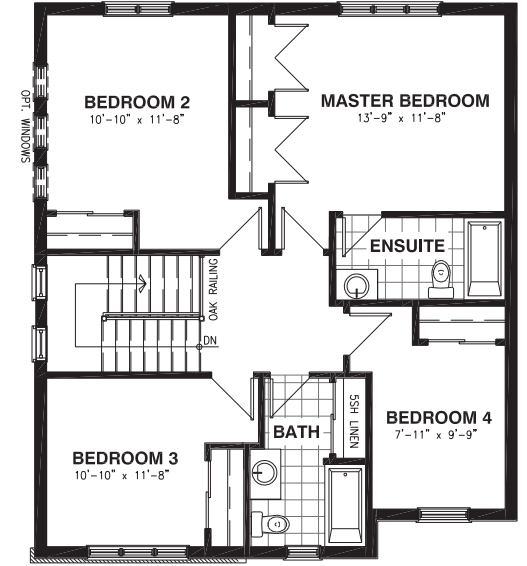

THE KEMP

MODEL 810

SINGLE FAMILY HOME 3 OR 4 BEDROOMS 2.5 BATHROOMS
1900 SQ. FT.

A

B

THE KEMP

MODEL 810

SINGLE FAMILY HOME 3 OR 4 BEDROOMS 2.5 BATHROOMS
1900 SQ. FT.

Valecraft
Homes (2019) Limited

BASEMENT FLOOR

GROUND FLOOR

OPTIONAL KITCHEN #1

OPTIONAL KITCHEN #2

OPTIONAL KITCHEN #3

SECOND FLOOR - 3 BEDROOMS
ELEVATION A

SECOND FLOOR - 3 BEDROOMS
ELEVATION B

OPTIONAL
4PC ENSUITE
3 BEDROOMS ONLY

OPTIONAL
5PC ENSUITE
3 BEDROOMS ONLY

SECOND FLOOR - OPTIONAL 4 BEDROOMS
ELEVATION A

SECOND FLOOR - OPTIONAL 4 BEDROOMS
ELEVATION B