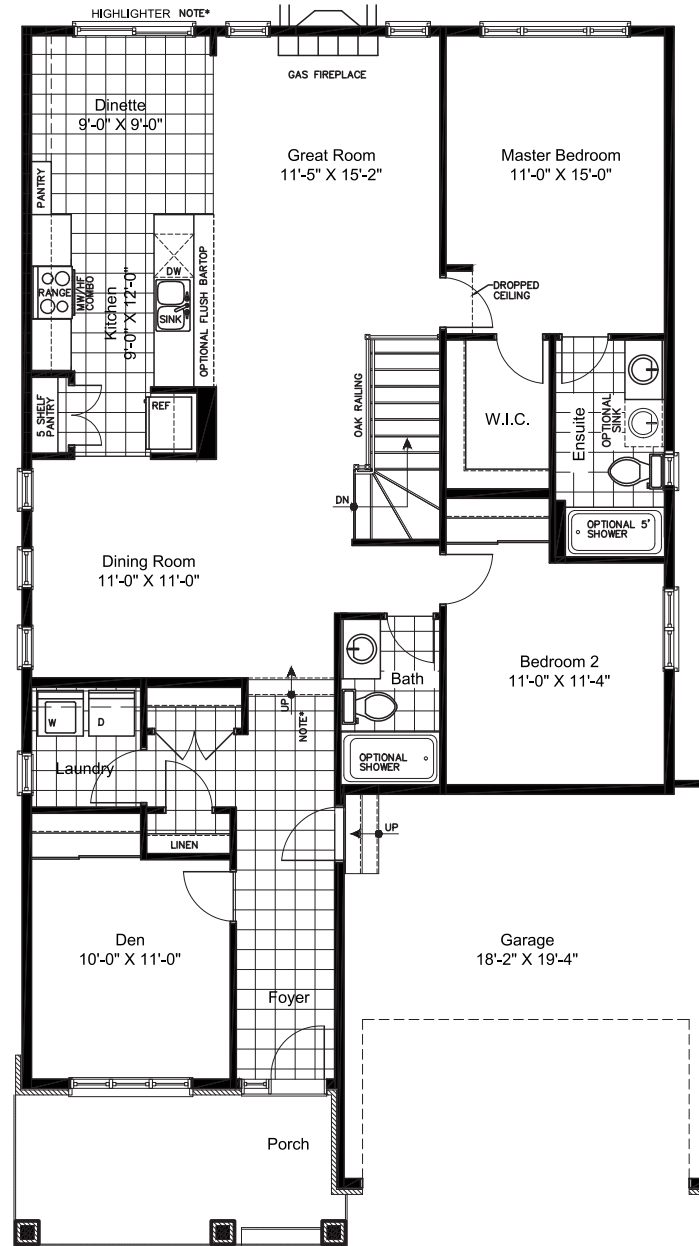

THE MURRY

MODEL 1015

BUNGALOW
1508 SQ. FT.

2 BEDROOMS

2 BATHROOMS

Valecraft
Homes (2019) Limited

A

B

THE MURRY

MODEL 1015

BUNGALOW 2 BEDROOMS 2 BATHROOMS
1508 SQ. FT.

Valecraft
Homes (2019) Limited

BASEMENT FLOOR ELEV. 'A'

BASEMENT FLOOR ELEV. 'B'

BASEMENT FLOOR ELEV. 'C'

OPTIONAL KITCHEN W/ CORNER PANTRY