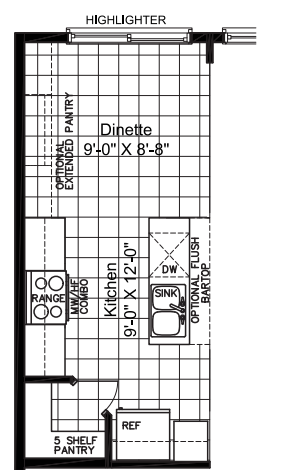

THE MURRY

MODEL 1015

BUNGALOW
1508 SQ. FT.

2 BEDROOMS

2 BATHROOMS

Valecraft
Homes (2019) Limited

A

B

THE MURRY

MODEL 1015

BUNGALOW 2 BEDROOMS 2 BATHROOMS
1508 SQ. FT.

Valecraft
Homes (2019) Limited

BASEMENT FLOOR ELEV. 'A'

BASEMENT FLOOR ELEV. 'B'

BASEMENT FLOOR ELEV. 'C'

OPTIONAL KITCHEN W/ CORNER PANTRY