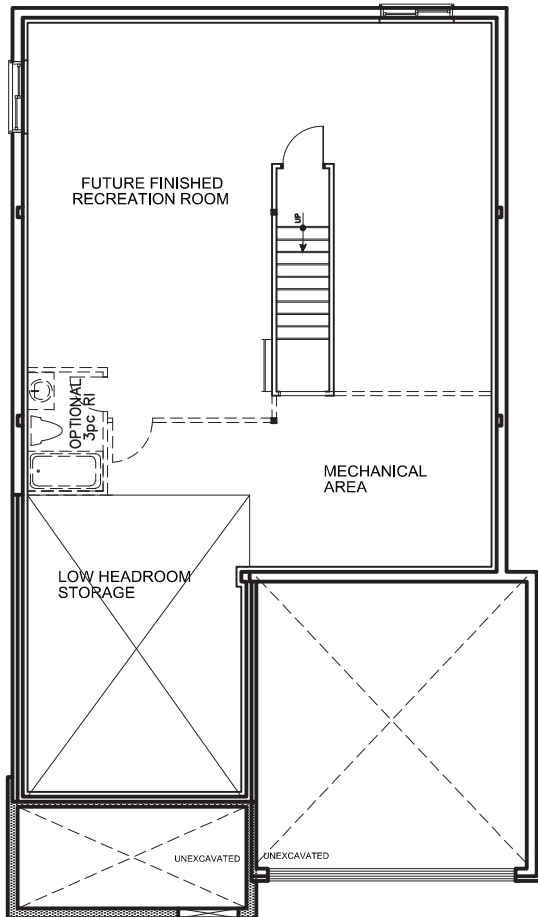

THE MURRY

MODEL 1015

BUNGALOW
1508 SQ. FT.

2 BEDROOMS

2 BATHROOMS

Valecraft
Homes (2019) Limited

A

B

THE MURRY

MODEL 1015

BUNGALOW 2 BEDROOMS 2 BATHROOMS
1508 SQ. FT.

Valecraft
Homes (2019) Limited

BASEMENT FLOOR ELEV. 'A'

BASEMENT FLOOR ELEV. 'B'

BASEMENT FLOOR ELEV. 'C'

OPTIONAL KITCHEN W/ CORNER PANTRY