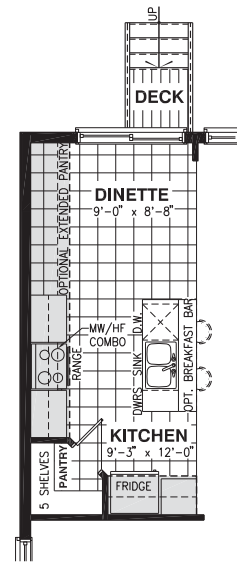

# THE MURRY

MODEL 1015

BUNGALOW 2 BEDROOMS 2 BATHROOMS  
1517 SQ. FT.

A

B

\*Rendering is an artist concept only. Not to scale and may vary from finished community. Dimensions, specifications and landscaping are approximate and are subject to change without notice. E & O.E 02/10/2017-3

# THE MURRY

MODEL 1015

**BUNGALOW 2 BEDROOMS 2 BATHROOMS**  
**1517 SQ. FT.**

**Valecraft**  
 Homes (2019) Limited

BASEMENT FLOOR - ELEVATION A

BASEMENT FLOOR - ELEVATION B

OPTIONAL KITCHEN #1

OPTIONAL KITCHEN #2

OPTIONAL KITCHEN #3

GROUND FLOOR - ELEVATION B

GROUND FLOOR - ELEVATION A

OPTIONAL 4PC ENSUITE