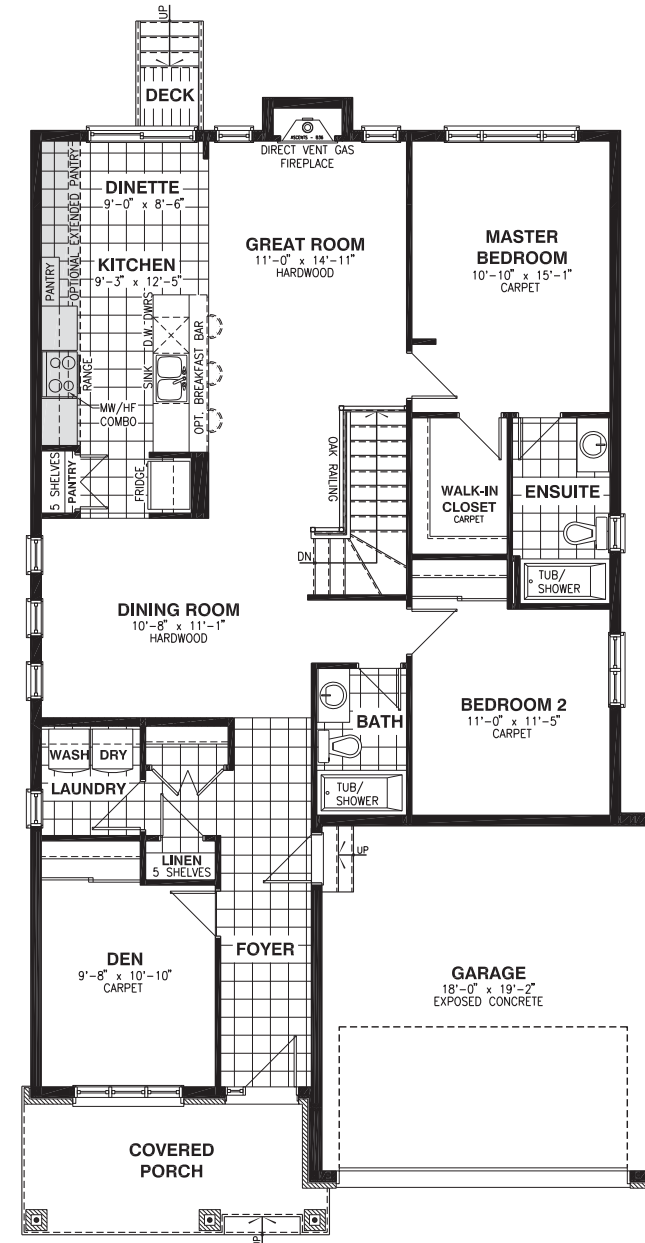

# THE MURRY

MODEL 1015

BUNGALOW 2 BEDROOMS 2 BATHROOMS  
1517 SQ. FT.

A

B

\*Rendering is an artist concept only. Not to scale and may vary from finished community. Dimensions, specifications and landscaping are approximate and are subject to change without notice. E & O.E 02/10/2017-3

# THE MURRY

MODEL 1015

**BUNGALOW 2 BEDROOMS 2 BATHROOMS**  
**1517 SQ. FT.**

**Valecraft**  
 Homes (2019) Limited

BASEMENT FLOOR - ELEVATION A

BASEMENT FLOOR - ELEVATION B

OPTIONAL KITCHEN #1

OPTIONAL KITCHEN #2

OPTIONAL KITCHEN #3

GROUND FLOOR - ELEVATION B

GROUND FLOOR - ELEVATION A

OPTIONAL 4PC ENSUITE