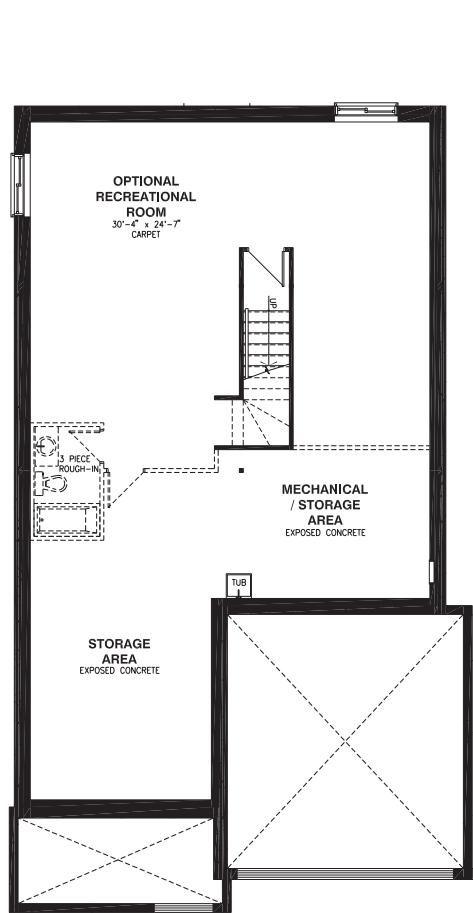

# THE MURRY

MODEL 1015

BUNGALOW 2 BEDROOMS 2 BATHROOMS  
1517 SQ. FT.

A

B

\*Rendering is an artist concept only. Not to scale and may vary from finished community. Dimensions, specifications and landscaping are approximate and are subject to change without notice. E & O.E 02/10/2017-3

# THE MURRY

MODEL 1015

**BUNGALOW 2 BEDROOMS 2 BATHROOMS**  
**1517 SQ. FT.**

**Valecraft**  
 Homes (2019) Limited

BASEMENT FLOOR - ELEVATION A

BASEMENT FLOOR - ELEVATION B

OPTIONAL KITCHEN #1

OPTIONAL KITCHEN #2

OPTIONAL KITCHEN #3

GROUND FLOOR - ELEVATION B

GROUND FLOOR - ELEVATION A

OPTIONAL 4PC ENSUITE