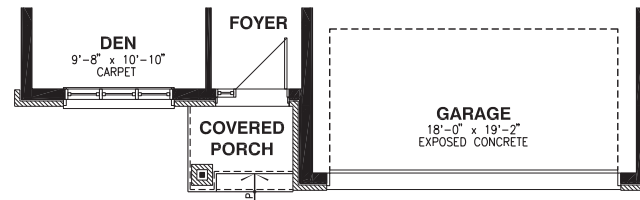

GROUND FLOOR - ELEVATION B