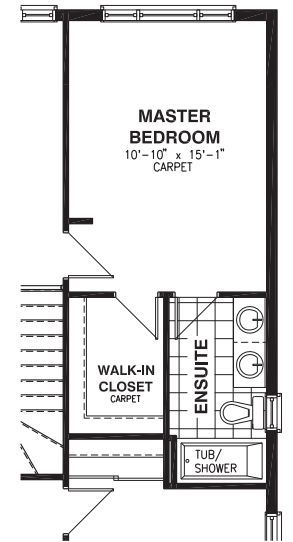

# THE MURRY

MODEL 1015

BUNGALOW 2 BEDROOMS 2 BATHROOMS  
1517 SQ. FT.

A

B

\*Rendering is an artist concept only. Not to scale and may vary from finished community. Dimensions, specifications and landscaping are approximate and are subject to change without notice. E & O.E 02/10/2017-3

# THE MURRY

MODEL 1015

**BUNGALOW 2 BEDROOMS 2 BATHROOMS**  
**1517 SQ. FT.**

**Valecraft**  
 Homes (2019) Limited

BASEMENT FLOOR - ELEVATION A

BASEMENT FLOOR - ELEVATION B

OPTIONAL KITCHEN #1

OPTIONAL KITCHEN #2

OPTIONAL KITCHEN #3

GROUND FLOOR - ELEVATION B

GROUND FLOOR - ELEVATION A

OPTIONAL 4PC ENSUITE