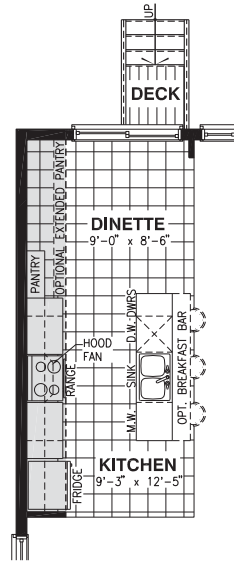

# THE MURRY

MODEL 1015

BUNGALOW 2 BEDROOMS 2 BATHROOMS  
1517 SQ. FT.

A

B

\*Rendering is an artist concept only. Not to scale and may vary from finished community. Dimensions, specifications and landscaping are approximate and are subject to change without notice. E & O.E 02/10/2017-3

# THE MURRY

MODEL 1015

**BUNGALOW 2 BEDROOMS 2 BATHROOMS**  
**1517 SQ. FT.**

**Valecraft**  
 Homes (2019) Limited

BASEMENT FLOOR - ELEVATION A

BASEMENT FLOOR - ELEVATION B

OPTIONAL KITCHEN #1

OPTIONAL KITCHEN #2

OPTIONAL KITCHEN #3

GROUND FLOOR - ELEVATION B

GROUND FLOOR - ELEVATION A

OPTIONAL 4PC ENSUITE