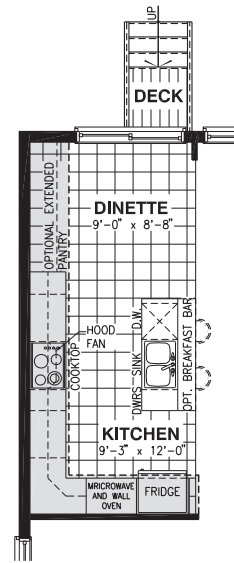

# THE MURRY

MODEL 1015

BUNGALOW 2 BEDROOMS 2 BATHROOMS  
1517 SQ. FT.

A

B

\*Rendering is an artist concept only. Not to scale and may vary from finished community. Dimensions, specifications and landscaping are approximate and are subject to change without notice. E & O.E 02/10/2017-3

# THE MURRY

MODEL 1015

**BUNGALOW 2 BEDROOMS 2 BATHROOMS**  
**1517 SQ. FT.**

**Valecraft**  
 Homes (2019) Limited

BASEMENT FLOOR - ELEVATION A

BASEMENT FLOOR - ELEVATION B

OPTIONAL KITCHEN #1

OPTIONAL KITCHEN #2

OPTIONAL KITCHEN #3

GROUND FLOOR - ELEVATION B

GROUND FLOOR - ELEVATION A

OPTIONAL 4PC ENSUITE