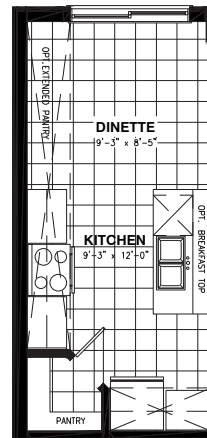

THE MURRY

MODEL 1015

BUNGALOW 2 BEDROOMS 2 BATHROOMS
1517 SQ. FT.

A

B

C

Valecraft.com

*Rendering is an artist concept only. Not to scale and may vary from finished community. Dimensions, specifications and landscaping are approximate and are subject to change without notice. E & O.E 02/10/2017-3

THE MURRY

MODEL 1015

BUNGALOW 2 BEDROOMS 2 BATHROOMS
1517 SQ. FT.

Valecraft
Homes (2019) Limited

BASEMENT FLOOR - ELEVATION A

BASEMENT FLOOR - ELEVATION B

BASEMENT FLOOR - ELEVATION C

OPTIONAL
KITCHEN #1

OPTIONAL
KITCHEN #2

OPTIONAL
KITCHEN #3

GROUND FLOOR - ELEVATION B

GROUND FLOOR - ELEVATION C

GROUND FLOOR - ELEVATION A