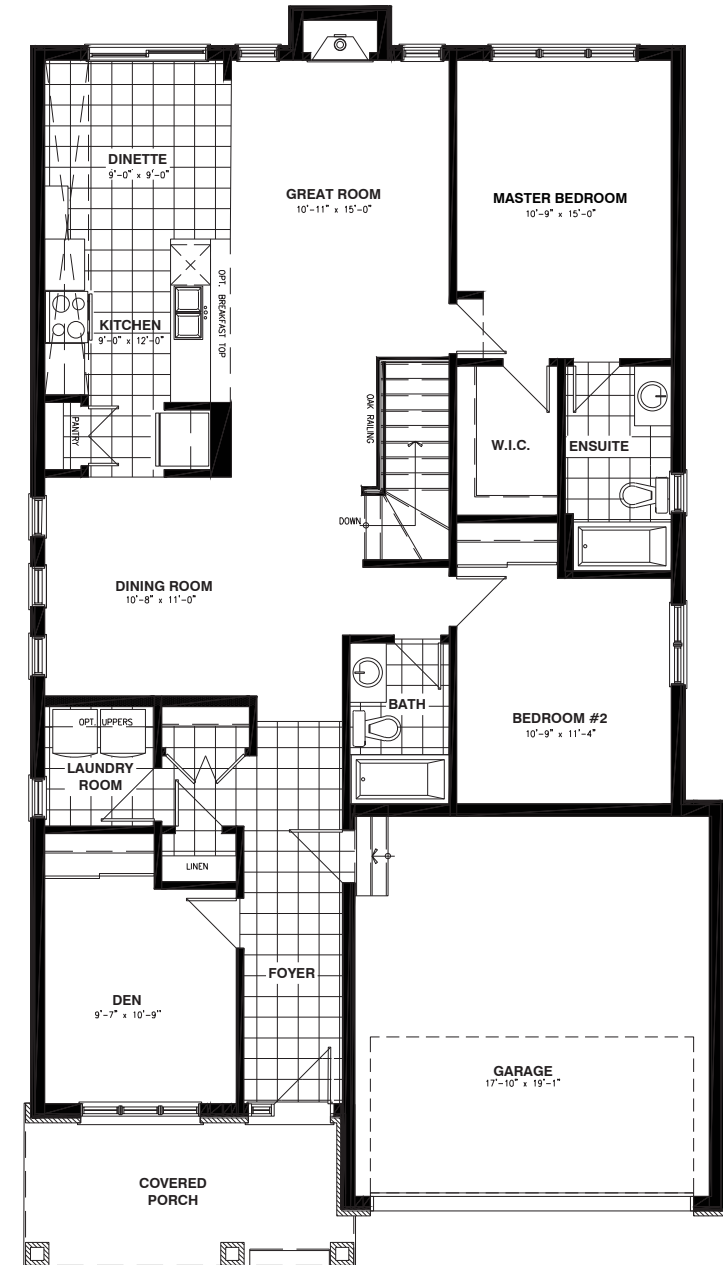

THE MURRY

MODEL 1015

BUNGALOW 2 BEDROOMS 2 BATHROOMS
1517 SQ. FT.

A

B

C

Valecraft.com

*Rendering is an artist concept only. Not to scale and may vary from finished community. Dimensions, specifications and landscaping are approximate and are subject to change without notice. E & O.E 02/10/2017-3

THE MURRY

MODEL 1015

BUNGALOW 2 BEDROOMS 2 BATHROOMS
1517 SQ. FT.

Valecraft
Homes (2019) Limited

BASEMENT FLOOR - ELEVATION A

BASEMENT FLOOR - ELEVATION B

BASEMENT FLOOR - ELEVATION C

OPTIONAL
KITCHEN #1

OPTIONAL
KITCHEN #2

OPTIONAL
KITCHEN #3

GROUND FLOOR - ELEVATION B

GROUND FLOOR - ELEVATION C

GROUND FLOOR - ELEVATION A