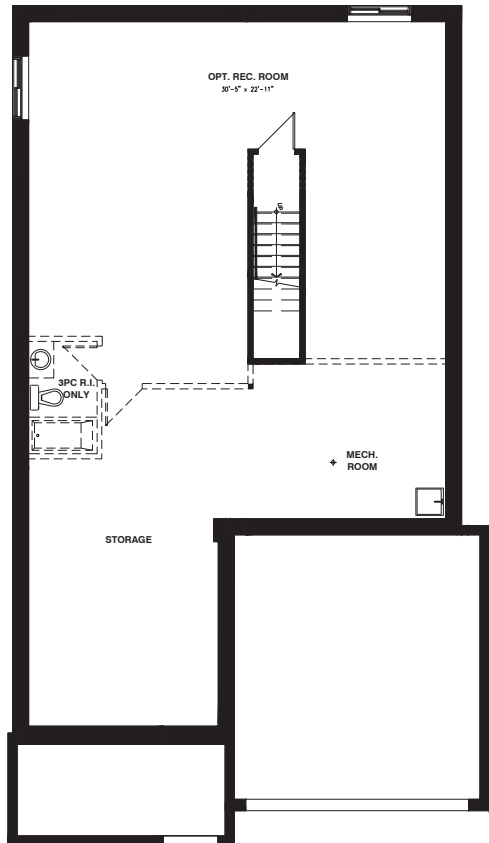

THE MURRY

MODEL 1015

BUNGALOW 2 BEDROOMS 2 BATHROOMS
1517 SQ. FT.

A

B

C

Valecraft.com

*Rendering is an artist concept only. Not to scale and may vary from finished community. Dimensions, specifications and landscaping are approximate and are subject to change without notice. E & O.E 02/10/2017-3

THE MURRY

MODEL 1015

BUNGALOW 2 BEDROOMS 2 BATHROOMS
1517 SQ. FT.

Valecraft
Homes (2019) Limited

BASEMENT FLOOR - ELEVATION A

BASEMENT FLOOR - ELEVATION B

BASEMENT FLOOR - ELEVATION C

OPTIONAL
KITCHEN #1

OPTIONAL
KITCHEN #2

OPTIONAL
KITCHEN #3

GROUND FLOOR - ELEVATION B

GROUND FLOOR - ELEVATION C

GROUND FLOOR - ELEVATION A