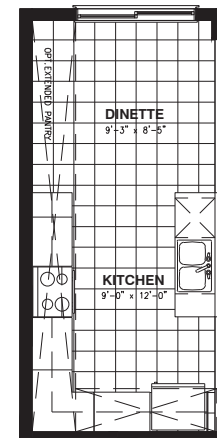

OPTIONAL
KITCHEN #3