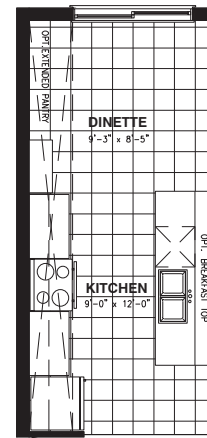

THE MURRY

MODEL 1015

BUNGALOW 2 BEDROOMS 2 BATHROOMS
1517 SQ. FT.

A

B

C

Valecraft.com

*Rendering is an artist concept only. Not to scale and may vary from finished community. Dimensions, specifications and landscaping are approximate and are subject to change without notice. E & O.E 02/10/2017-3

THE MURRY

MODEL 1015

BUNGALOW 2 BEDROOMS 2 BATHROOMS
1517 SQ. FT.

Valecraft
Homes (2019) Limited

BASEMENT FLOOR - ELEVATION A

BASEMENT FLOOR - ELEVATION B

BASEMENT FLOOR - ELEVATION C

OPTIONAL
KITCHEN #1

OPTIONAL
KITCHEN #2

OPTIONAL
KITCHEN #3

GROUND FLOOR - ELEVATION B

GROUND FLOOR - ELEVATION C

GROUND FLOOR - ELEVATION A