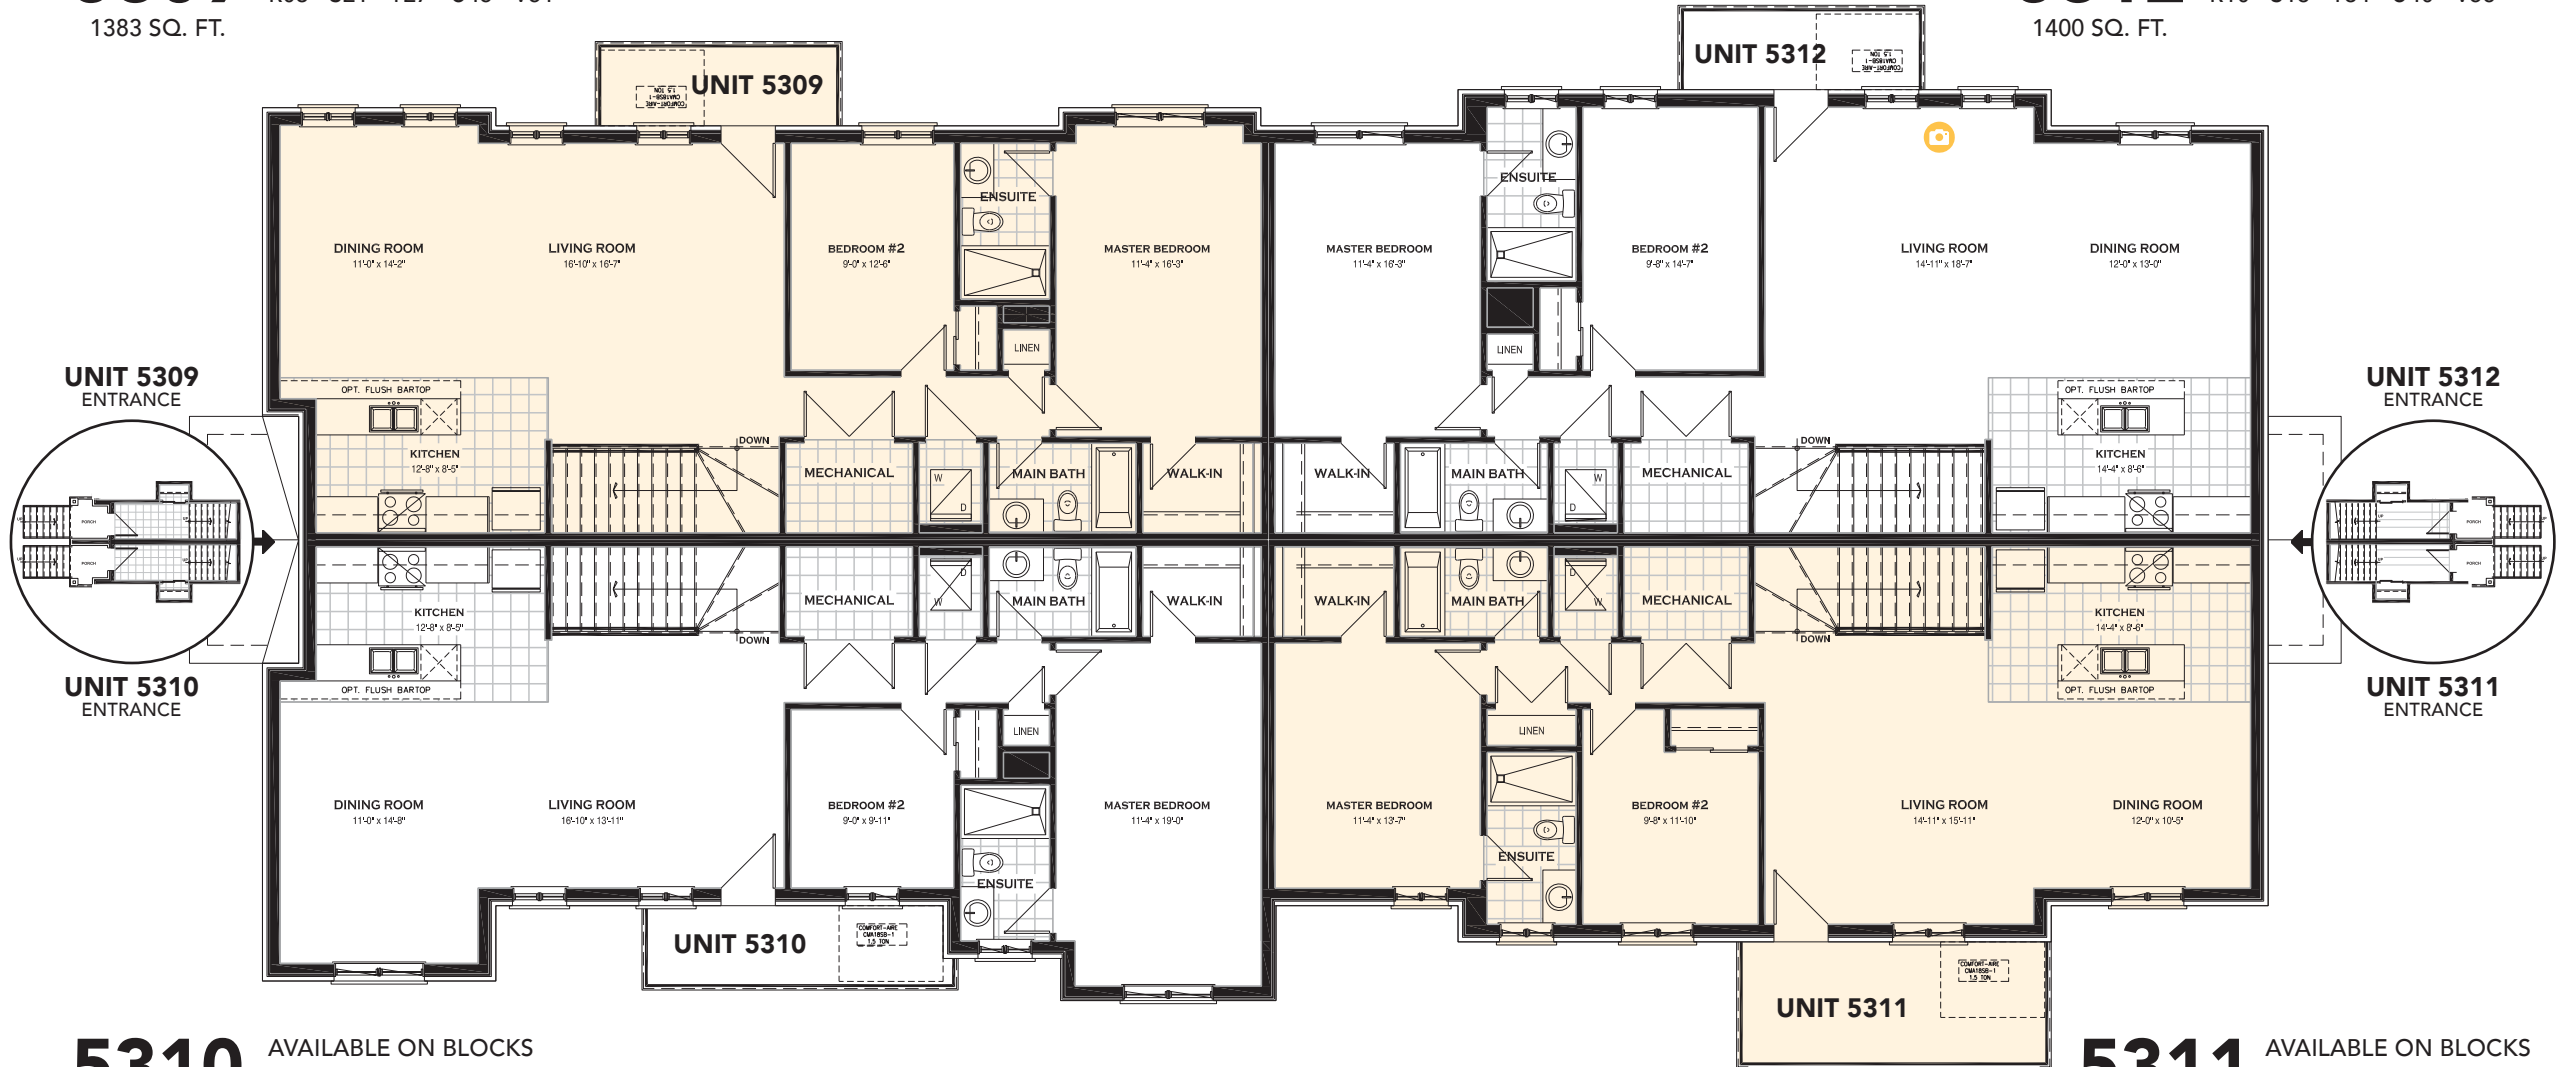

THIRD FLOOR

CONDO FLAT

2 BEDROOMS 2 BATHROOMS

MODELS 5309 (1383 SQ. FT.) 5310 (1348 SQ. FT.) 5311 (1253 SQ. FT.) 5312 (1400 SQ. FT.)

5309 AVAILABLE ON BLOCKS
R03 - S21 - T27 - U45 - V51
1383 SQ. FT.

5312 AVAILABLE ON BLOCKS
R10 - S16 - T34 - U40 - V58
1400 SQ. FT.

5310 AVAILABLE ON BLOCKS
R04 - S22 - T28 - U46 - V52
1348 SQ. FT.

5311 AVAILABLE ON BLOCKS
R09 - S15 - T33 - U39 - V57
1253 SQ. FT.

THIRD FLOOR

CONDO FLAT

2 BEDROOMS

2 BATHROOMS

MODELS 5309 (1383 SQ. FT.) 5310 (1348 SQ. FT.) 5311 (1253 SQ. FT.) 5312 (1400 SQ. FT.)

UNIT 5312