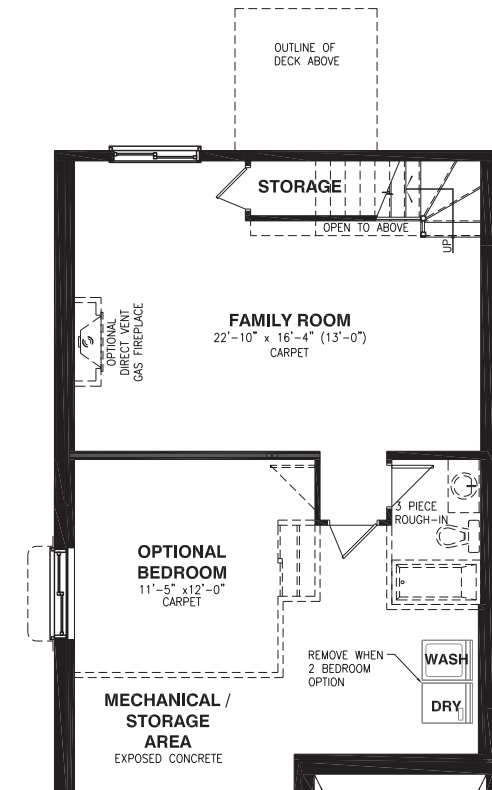

# THE MANN

MODEL 105 - PORCH END

**BUNGALOW TOWNHOME 2 OR 3 BEDROOMS 2 BATHROOMS**  
**1535 SQ. FT.** (Includes 380 sq.ft. finished area in basement)

**Valecraft**  
Homes (2019) Limited

\*Rendering is an artist concept only. Not to scale and may vary from finished community. Roofline may vary or change based on block assembly. Dimensions, specifications and landscaping are approximate and are subject to change without notice. E & O.E 02/2021

# THE MANN

MODEL 105 - PORCH END

**BUNGALOW TOWNHOME 2 OR 3 BEDROOMS 2 BATHROOMS**  
**1535 SQ. FT.** (Includes 380 sq.ft. finished area in basement)

**Valecraft**  
 Homes (2019) Limited

BASEMENT FLOOR

GROUND FLOOR  
STANDARD 3 BEDROOM

GROUND FLOOR  
OPTIONAL 2 BEDROOM

OPTIONAL  
KITCHEN #2

WALKOUT BASEMENT  
WHERE APPLICABLE