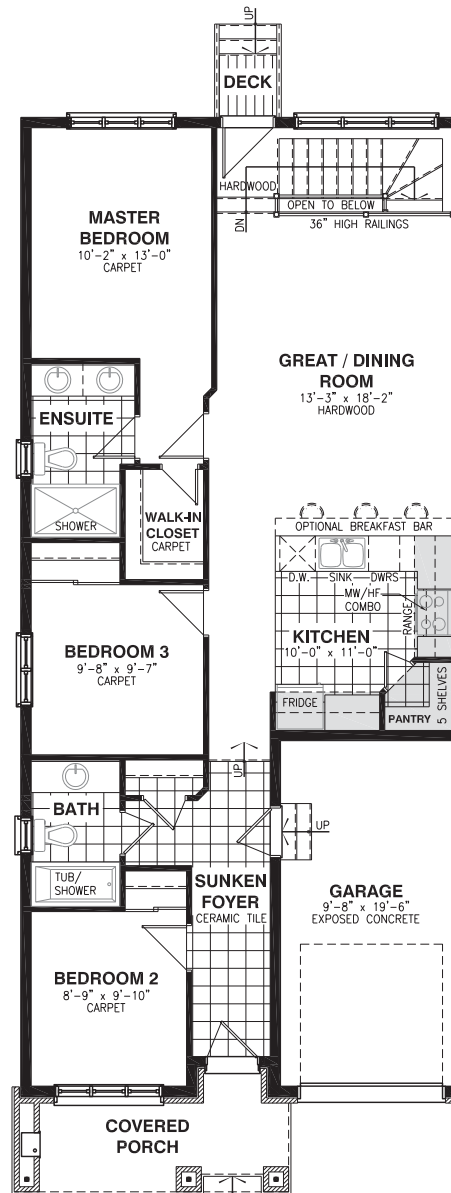

# THE MANN

MODEL 105 - PORCH END

**BUNGALOW TOWNHOME 2 OR 3 BEDROOMS 2 BATHROOMS**  
**1535 SQ. FT.** (Includes 380 sq.ft. finished area in basement)

**Valecraft**  
Homes (2019) Limited

\*Rendering is an artist concept only. Not to scale and may vary from finished community. Roofline may vary or change based on block assembly. Dimensions, specifications and landscaping are approximate and are subject to change without notice. E & O.E 02/2021

# THE MANN

MODEL 105 - PORCH END

**BUNGALOW TOWNHOME 2 OR 3 BEDROOMS 2 BATHROOMS**  
**1535 SQ. FT.** (Includes 380 sq.ft. finished area in basement)

**Valecraft**  
 Homes (2019) Limited

BASEMENT FLOOR

GROUND FLOOR  
STANDARD 3 BEDROOM

GROUND FLOOR  
OPTIONAL 2 BEDROOM

OPTIONAL  
KITCHEN #2

WALKOUT BASEMENT  
WHERE APPLICABLE