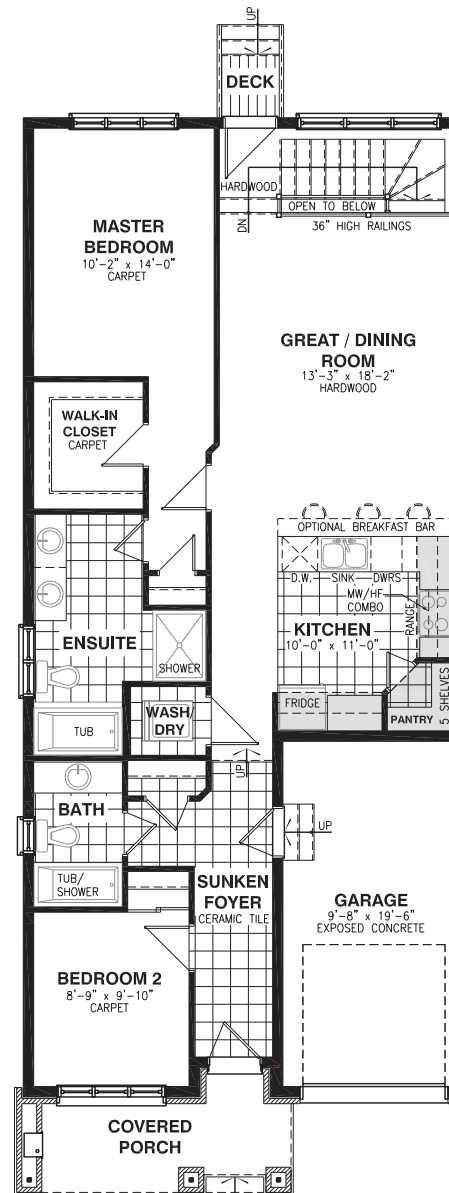

# THE MANN

MODEL 105 - PORCH END

**BUNGALOW TOWNHOME 2 OR 3 BEDROOMS 2 BATHROOMS**  
**1535 SQ. FT.** (Includes 380 sq.ft. finished area in basement)

**Valecraft**  
Homes (2019) Limited

\*Rendering is an artist concept only. Not to scale and may vary from finished community. Roofline may vary or change based on block assembly. Dimensions, specifications and landscaping are approximate and are subject to change without notice. E & O.E 02/2021

# THE MANN

MODEL 105 - PORCH END

**BUNGALOW TOWNHOME 2 OR 3 BEDROOMS 2 BATHROOMS**  
**1535 SQ. FT.** (Includes 380 sq.ft. finished area in basement)

**Valecraft**  
 Homes (2019) Limited

BASEMENT FLOOR

GROUND FLOOR  
STANDARD 3 BEDROOM

GROUND FLOOR  
OPTIONAL 2 BEDROOM

OPTIONAL  
KITCHEN #2

WALKOUT BASEMENT  
WHERE APPLICABLE