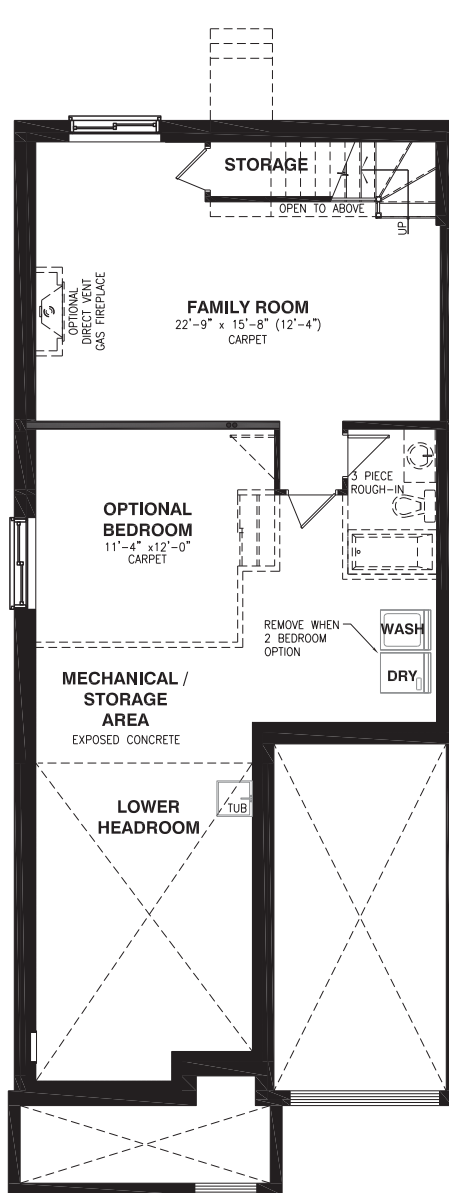

# THE MANN

MODEL 105 - PORCH END

**BUNGALOW TOWNHOME 2 OR 3 BEDROOMS 2 BATHROOMS**  
**1535 SQ. FT.** (Includes 380 sq.ft. finished area in basement)

**Valecraft**  
Homes (2019) Limited

\*Rendering is an artist concept only. Not to scale and may vary from finished community. Roofline may vary or change based on block assembly. Dimensions, specifications and landscaping are approximate and are subject to change without notice. E & O.E 02/2021

# THE MANN

MODEL 105 - PORCH END

**BUNGALOW TOWNHOME 2 OR 3 BEDROOMS 2 BATHROOMS**  
**1535 SQ. FT.** (Includes 380 sq.ft. finished area in basement)

**Valecraft**  
 Homes (2019) Limited

BASEMENT FLOOR

GROUND FLOOR  
STANDARD 3 BEDROOM

GROUND FLOOR  
OPTIONAL 2 BEDROOM

OPTIONAL  
KITCHEN #2

WALKOUT BASEMENT  
WHERE APPLICABLE