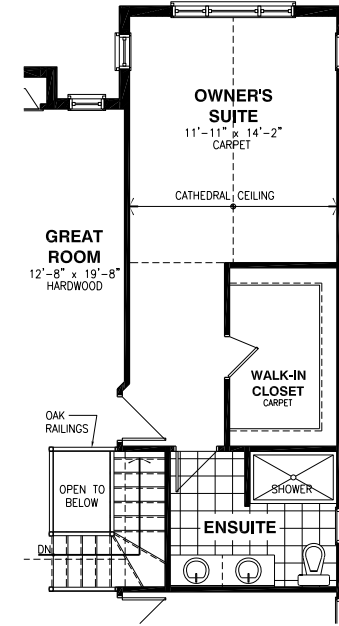

# THE MEDLEY

MODEL 1026

**BUNGALOW 3 BEDROOMS 2 BATHROOMS**  
**1833 SQ. FT.** (Including 43 SQ. FT. basement vestibule)

A

B

\*Rendering is an artist concept only. Not to scale and may vary from finished community. Dimensions, specifications and landscaping are approximate and are subject to change without notice. E & O.E 03/2016

# THE MEDLEY

MODEL 1026

**BUNGALOW 3 BEDROOMS 2 BATHROOMS**  
**1833 SQ. FT. (Including 43 SQ. FT. basement vestibule)**

BASEMENT FLOOR - ELEVATION A

BASEMENT FLOOR - ELEVATION B

OPTIONAL SUNROOM

OPTIONAL SUNROOM - BASEMENT

OPTIONAL KITCHEN #1

GROUND FLOOR - ELEVATION A

OPTIONAL 4PC ENSUITE

OPTIONAL 5PC ENSUITE

GROUND FLOOR - ELEVATION B