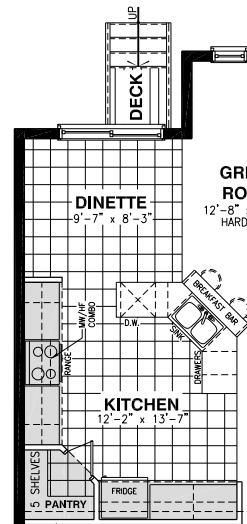

# THE MEDLEY

MODEL 1026

**BUNGALOW 3 BEDROOMS 2 BATHROOMS**  
**1833 SQ. FT.** (Including 43 SQ. FT. basement vestibule)

A

B

\*Rendering is an artist concept only. Not to scale and may vary from finished community. Dimensions, specifications and landscaping are approximate and are subject to change without notice. E & O.E 03/2016

# THE MEDLEY

MODEL 1026

**BUNGALOW 3 BEDROOMS 2 BATHROOMS**  
**1833 SQ. FT. (Including 43 SQ. FT. basement vestibule)**

BASEMENT FLOOR - ELEVATION A

BASEMENT FLOOR - ELEVATION B

OPTIONAL SUNROOM

OPTIONAL SUNROOM - BASEMENT

OPTIONAL KITCHEN #1

GROUND FLOOR - ELEVATION A

OPTIONAL 4PC ENSUITE

OPTIONAL 5PC ENSUITE

GROUND FLOOR - ELEVATION B