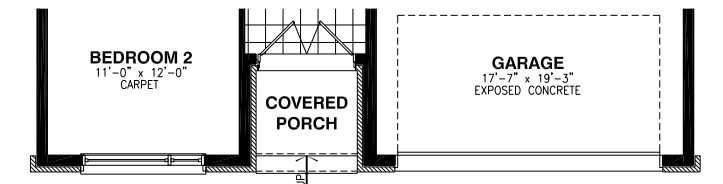

GROUND FLOOR - ELEVATION B