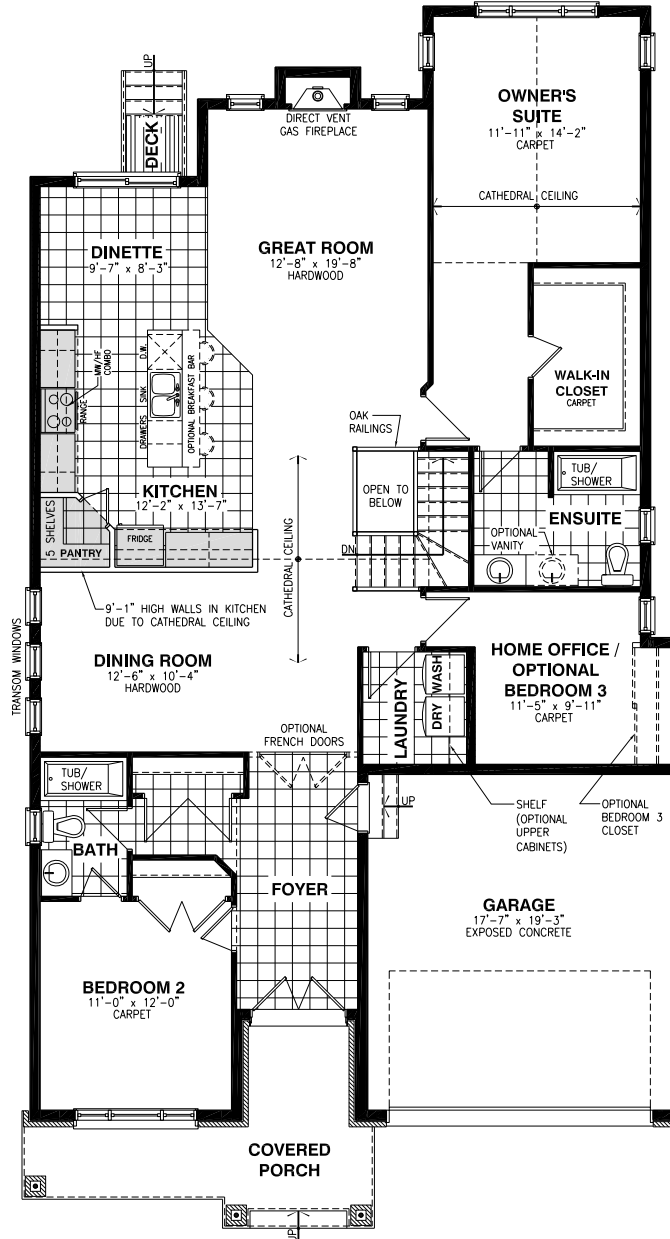

# THE MEDLEY

MODEL 1026

**BUNGALOW 3 BEDROOMS 2 BATHROOMS**  
**1833 SQ. FT.** (Including 43 SQ. FT. basement vestibule)

A

B

\*Rendering is an artist concept only. Not to scale and may vary from finished community. Dimensions, specifications and landscaping are approximate and are subject to change without notice. E & O.E 03/2016

# THE MEDLEY

MODEL 1026

**BUNGALOW 3 BEDROOMS 2 BATHROOMS**  
**1833 SQ. FT. (Including 43 SQ. FT. basement vestibule)**

BASEMENT FLOOR - ELEVATION A

BASEMENT FLOOR - ELEVATION B

OPTIONAL SUNROOM

OPTIONAL SUNROOM - BASEMENT

OPTIONAL KITCHEN #1

GROUND FLOOR - ELEVATION A

OPTIONAL 4PC ENSUITE

OPTIONAL 5PC ENSUITE

GROUND FLOOR - ELEVATION B