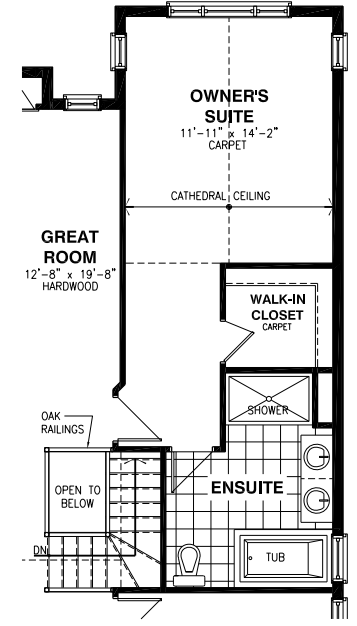

# THE MEDLEY

MODEL 1026

**BUNGALOW 3 BEDROOMS 2 BATHROOMS**  
**1833 SQ. FT.** (Including 43 SQ. FT. basement vestibule)

A

B

\*Rendering is an artist concept only. Not to scale and may vary from finished community. Dimensions, specifications and landscaping are approximate and are subject to change without notice. E & O.E 03/2016

# THE MEDLEY

MODEL 1026

**BUNGALOW 3 BEDROOMS 2 BATHROOMS**  
**1833 SQ. FT. (Including 43 SQ. FT. basement vestibule)**

BASEMENT FLOOR - ELEVATION A

BASEMENT FLOOR - ELEVATION B

OPTIONAL SUNROOM

OPTIONAL SUNROOM - BASEMENT

OPTIONAL KITCHEN #1

GROUND FLOOR - ELEVATION A

OPTIONAL 4PC ENSUITE

OPTIONAL 5PC ENSUITE

GROUND FLOOR - ELEVATION B