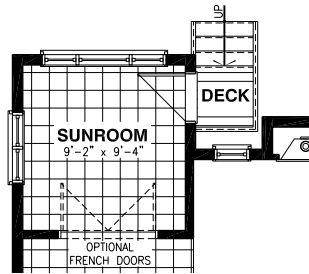

# THE MEDLEY

MODEL 1026

**BUNGALOW 3 BEDROOMS 2 BATHROOMS**  
**1833 SQ. FT.** (Including 43 SQ. FT. basement vestibule)

A

B

\*Rendering is an artist concept only. Not to scale and may vary from finished community. Dimensions, specifications and landscaping are approximate and are subject to change without notice. E & O.E 03/2016

# THE MEDLEY

MODEL 1026

**BUNGALOW 3 BEDROOMS 2 BATHROOMS**  
**1833 SQ. FT. (Including 43 SQ. FT. basement vestibule)**

BASEMENT FLOOR - ELEVATION A

BASEMENT FLOOR - ELEVATION B

OPTIONAL SUNROOM

OPTIONAL SUNROOM - BASEMENT

OPTIONAL KITCHEN #1

GROUND FLOOR - ELEVATION A

OPTIONAL 4PC ENSUITE

OPTIONAL 5PC ENSUITE

GROUND FLOOR - ELEVATION B