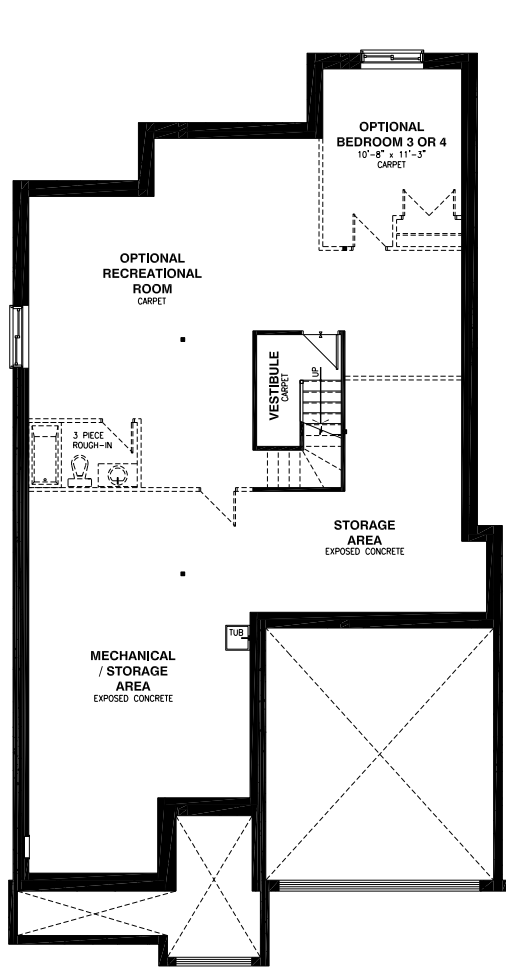

# THE MEDLEY

MODEL 1026

**BUNGALOW 3 BEDROOMS 2 BATHROOMS**  
**1833 SQ. FT.** (Including 43 SQ. FT. basement vestibule)

A

B

\*Rendering is an artist concept only. Not to scale and may vary from finished community. Dimensions, specifications and landscaping are approximate and are subject to change without notice. E & O.E 03/2016

# THE MEDLEY

MODEL 1026

**BUNGALOW 3 BEDROOMS 2 BATHROOMS**  
**1833 SQ. FT. (Including 43 SQ. FT. basement vestibule)**

BASEMENT FLOOR - ELEVATION A

BASEMENT FLOOR - ELEVATION B

OPTIONAL SUNROOM

OPTIONAL SUNROOM - BASEMENT

OPTIONAL KITCHEN #1

GROUND FLOOR - ELEVATION A

OPTIONAL 4PC ENSUITE

OPTIONAL 5PC ENSUITE

GROUND FLOOR - ELEVATION B