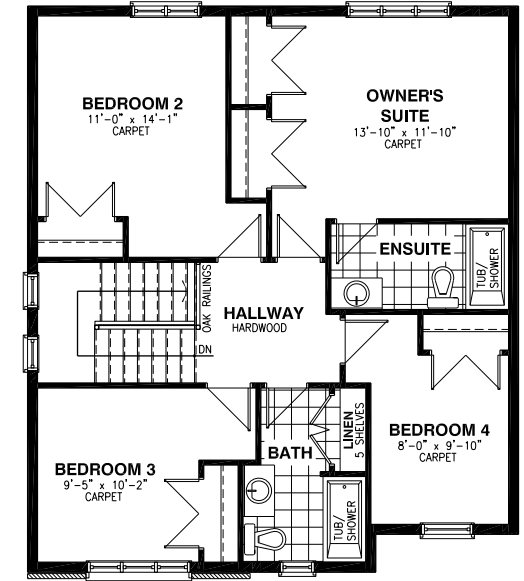

THE KEMP

MODEL 810

SINGLE FAMILY HOME 3 OR 4 BEDROOMS 2.5 BATHROOMS
1918 SQ. FT.

A

B

THE KEMP

MODEL 810

SINGLE FAMILY HOME 3 OR 4 BEDROOMS 2.5 BATHROOMS
1918 SQ. FT.

OPTIONAL KITCHEN #1

OPTIONAL KITCHEN #2

OPTIONAL KITCHEN #3

SECOND FLOOR - 3 BEDROOMS ELEVATION A

SECOND FLOOR - 3 BEDROOMS ELEVATION B

OPTIONAL 4PC ENSUITE 3 BEDROOMS ONLY

OPTIONAL 5PC ENSUITE 3 BEDROOMS ONLY

SECOND FLOOR - OPTIONAL 4 BEDROOMS ELEVATION A

SECOND FLOOR - OPTIONAL 4 BEDROOMS ELEVATION B