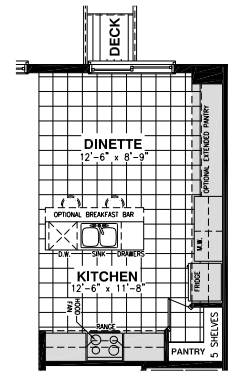

THE KEMP

MODEL 810

SINGLE FAMILY HOME 3 OR 4 BEDROOMS 2.5 BATHROOMS
1918 SQ. FT.

A

B

THE KEMP

MODEL 810

SINGLE FAMILY HOME 3 OR 4 BEDROOMS 2.5 BATHROOMS
1918 SQ. FT.

OPTIONAL KITCHEN #1

OPTIONAL KITCHEN #2

OPTIONAL KITCHEN #3

SECOND FLOOR - 3 BEDROOMS ELEVATION A

SECOND FLOOR - 3 BEDROOMS ELEVATION B

OPTIONAL 4PC ENSUITE 3 BEDROOMS ONLY

OPTIONAL 5PC ENSUITE 3 BEDROOMS ONLY