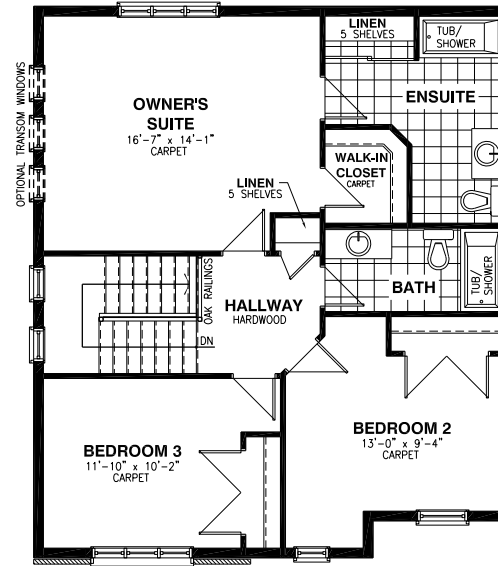

THE KEMP

MODEL 810

SINGLE FAMILY HOME 3 OR 4 BEDROOMS 2.5 BATHROOMS
1918 SQ. FT.

A

B

THE KEMP

MODEL 810

SINGLE FAMILY HOME 3 OR 4 BEDROOMS 2.5 BATHROOMS
1918 SQ. FT.

OPTIONAL KITCHEN #1

OPTIONAL KITCHEN #2

OPTIONAL KITCHEN #3

SECOND FLOOR - 3 BEDROOMS ELEVATION A

SECOND FLOOR - 3 BEDROOMS ELEVATION B

OPTIONAL 4PC ENSUITE 3 BEDROOMS ONLY

OPTIONAL 5PC ENSUITE 3 BEDROOMS ONLY

SECOND FLOOR - OPTIONAL 4 BEDROOMS ELEVATION A

SECOND FLOOR - OPTIONAL 4 BEDROOMS ELEVATION B