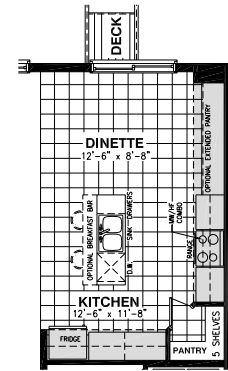

THE KEMP

MODEL 810

SINGLE FAMILY HOME 3 OR 4 BEDROOMS 2.5 BATHROOMS
1918 SQ. FT.

A

B

THE KEMP

MODEL 810

SINGLE FAMILY HOME 3 OR 4 BEDROOMS 2.5 BATHROOMS
1918 SQ. FT.

OPTIONAL KITCHEN #1

OPTIONAL KITCHEN #2

OPTIONAL KITCHEN #3

SECOND FLOOR - 3 BEDROOMS ELEVATION A

SECOND FLOOR - 3 BEDROOMS ELEVATION B

OPTIONAL 4PC ENSUITE 3 BEDROOMS ONLY

OPTIONAL 5PC ENSUITE 3 BEDROOMS ONLY