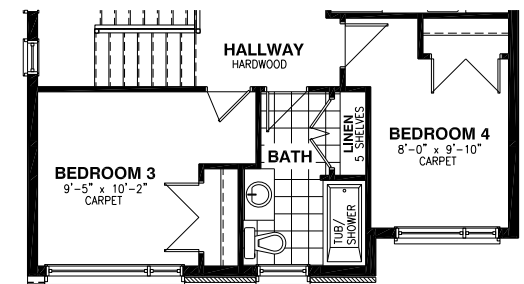

THE KEMP

MODEL 810

SINGLE FAMILY HOME 3 OR 4 BEDROOMS 2.5 BATHROOMS
1918 SQ. FT.

A

B

THE KEMP

MODEL 810

SINGLE FAMILY HOME 3 OR 4 BEDROOMS 2.5 BATHROOMS
1918 SQ. FT.

OPTIONAL KITCHEN #1

OPTIONAL KITCHEN #2

OPTIONAL KITCHEN #3

SECOND FLOOR - 3 BEDROOMS ELEVATION A

SECOND FLOOR - 3 BEDROOMS ELEVATION B

OPTIONAL 4PC ENSUITE 3 BEDROOMS ONLY

OPTIONAL 5PC ENSUITE 3 BEDROOMS ONLY

SECOND FLOOR - OPTIONAL 4 BEDROOMS ELEVATION A

SECOND FLOOR - OPTIONAL 4 BEDROOMS ELEVATION B