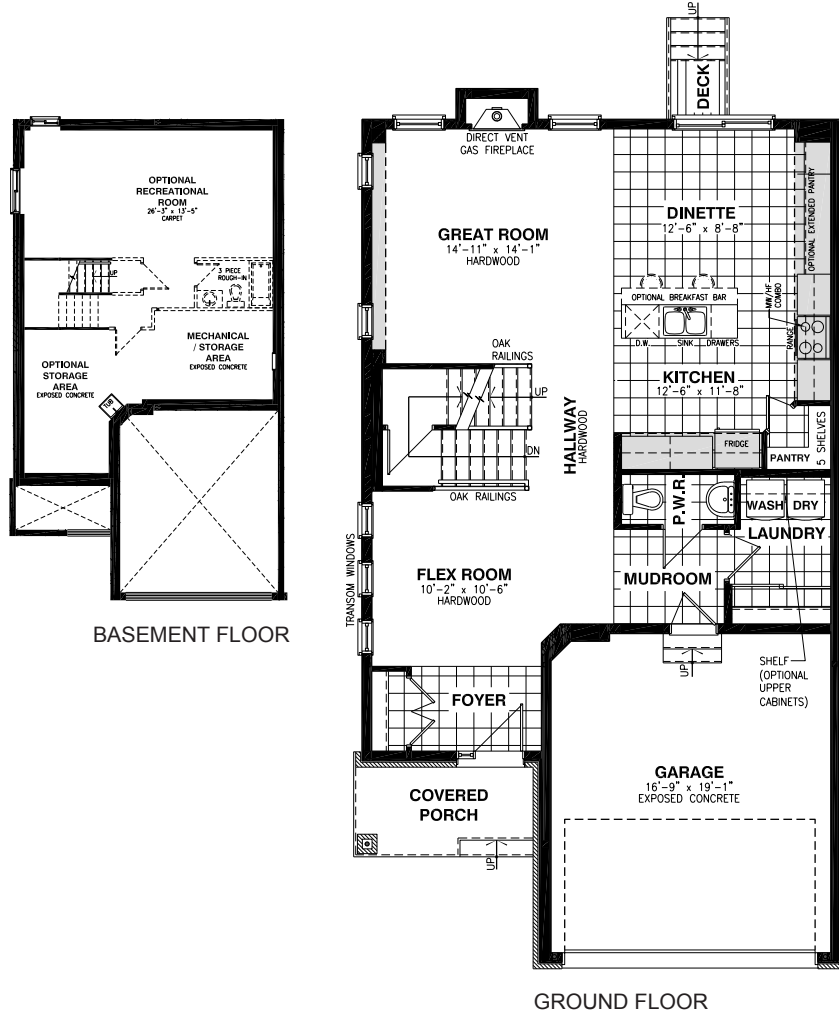

THE KEMP

MODEL 810

SINGLE FAMILY HOME 3 OR 4 BEDROOMS 2.5 BATHROOMS
1918 SQ. FT.

A

B

THE KEMP

MODEL 810

SINGLE FAMILY HOME 3 OR 4 BEDROOMS 2.5 BATHROOMS
1918 SQ. FT.

OPTIONAL KITCHEN #1

OPTIONAL KITCHEN #2

OPTIONAL KITCHEN #3

SECOND FLOOR - 3 BEDROOMS ELEVATION A

SECOND FLOOR - 3 BEDROOMS ELEVATION B

OPTIONAL 4PC ENSUITE 3 BEDROOMS ONLY

OPTIONAL 5PC ENSUITE 3 BEDROOMS ONLY

SECOND FLOOR - OPTIONAL 4 BEDROOMS ELEVATION A

SECOND FLOOR - OPTIONAL 4 BEDROOMS ELEVATION B