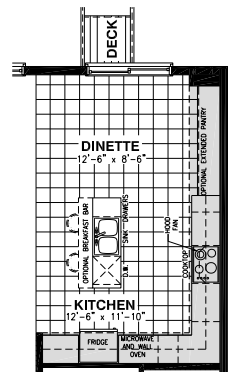

THE KEMP

MODEL 810

SINGLE FAMILY HOME 3 OR 4 BEDROOMS 2.5 BATHROOMS
1918 SQ. FT.

A

B

THE KEMP

MODEL 810

SINGLE FAMILY HOME 3 OR 4 BEDROOMS 2.5 BATHROOMS
1918 SQ. FT.

OPTIONAL KITCHEN #1

OPTIONAL KITCHEN #2

OPTIONAL KITCHEN #3

SECOND FLOOR - 3 BEDROOMS ELEVATION A

SECOND FLOOR - 3 BEDROOMS ELEVATION B

OPTIONAL 4PC ENSUITE 3 BEDROOMS ONLY

OPTIONAL 5PC ENSUITE 3 BEDROOMS ONLY