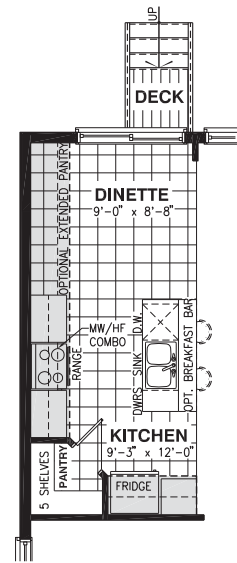

THE MURRY

MODEL 1015

BUNGALOW 2 BEDROOMS 2 BATHROOMS
1541 SQ. FT.

A

B

*Rendering is an artist concept only. Not to scale and may vary from finished community. Dimensions, specifications and landscaping are approximate and are subject to change without notice. E & O.E 02/10/2017-3

THE MURRY

MODEL 1015

BUNGALOW 2 BEDROOMS 2 BATHROOMS
1541 SQ. FT.

Valecraft
 Homes (2019) Limited

BASEMENT FLOOR - ELEVATION A

BASEMENT FLOOR - ELEVATION B

OPTIONAL KITCHEN #1

OPTIONAL KITCHEN #2

OPTIONAL KITCHEN #3

GROUND FLOOR - ELEVATION B

GROUND FLOOR - ELEVATION A

OPTIONAL 4PC ENSUITE