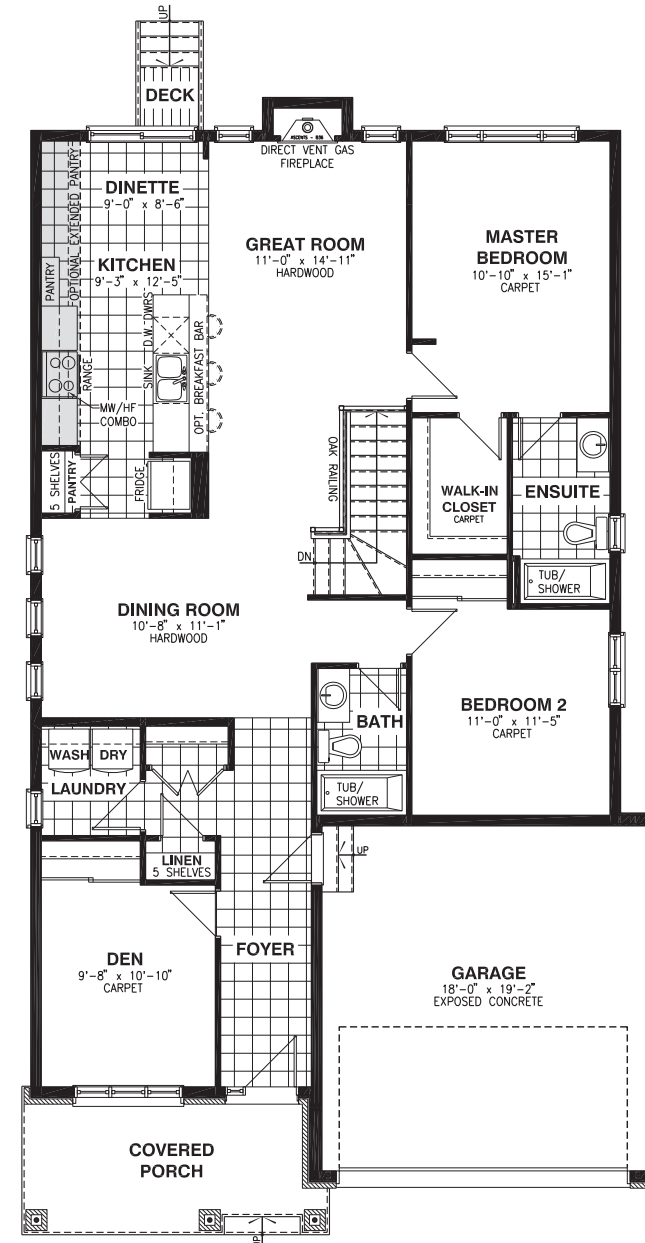

THE MURRY

MODEL 1015

BUNGALOW 2 BEDROOMS 2 BATHROOMS
1541 SQ. FT.

A

B

*Rendering is an artist concept only. Not to scale and may vary from finished community. Dimensions, specifications and landscaping are approximate and are subject to change without notice. E & O.E 02/10/2017-3

THE MURRY

MODEL 1015

BUNGALOW 2 BEDROOMS 2 BATHROOMS
1541 SQ. FT.

Valecraft
 Homes (2019) Limited

BASEMENT FLOOR - ELEVATION A

BASEMENT FLOOR - ELEVATION B

OPTIONAL KITCHEN #1

OPTIONAL KITCHEN #2

OPTIONAL KITCHEN #3

GROUND FLOOR - ELEVATION B

GROUND FLOOR - ELEVATION A

OPTIONAL 4PC ENSUITE