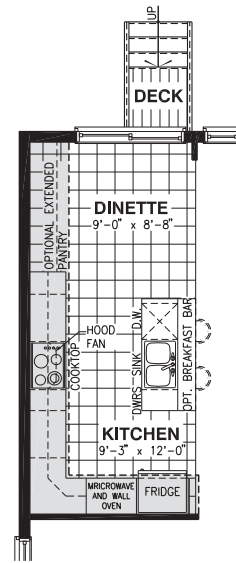

THE MURRY

MODEL 1015

BUNGALOW 2 BEDROOMS 2 BATHROOMS
1541 SQ. FT.

A

B

*Rendering is an artist concept only. Not to scale and may vary from finished community. Dimensions, specifications and landscaping are approximate and are subject to change without notice. E & O.E 02/10/2017-3

THE MURRY

MODEL 1015

BUNGALOW 2 BEDROOMS 2 BATHROOMS
1541 SQ. FT.

Valecraft
 Homes (2019) Limited

BASEMENT FLOOR - ELEVATION A

BASEMENT FLOOR - ELEVATION B

OPTIONAL KITCHEN #1

OPTIONAL KITCHEN #2

OPTIONAL KITCHEN #3

GROUND FLOOR - ELEVATION B

GROUND FLOOR - ELEVATION A

OPTIONAL 4PC ENSUITE