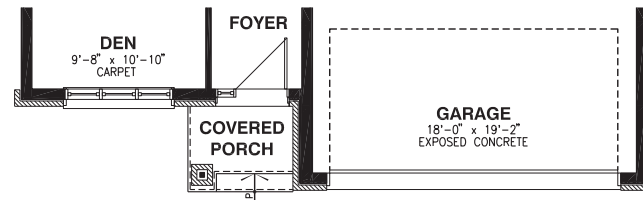

GROUND FLOOR - ELEVATION B