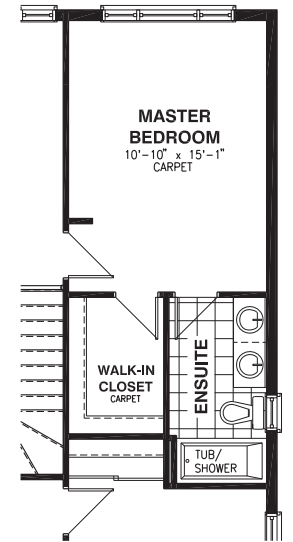

THE MURRY

MODEL 1015

BUNGALOW 2 BEDROOMS 2 BATHROOMS
1541 SQ. FT.

A

B

*Rendering is an artist concept only. Not to scale and may vary from finished community. Dimensions, specifications and landscaping are approximate and are subject to change without notice. E & O.E 02/10/2017-3

THE MURRY

MODEL 1015

BUNGALOW 2 BEDROOMS 2 BATHROOMS
1541 SQ. FT.

Valecraft
 Homes (2019) Limited

BASEMENT FLOOR - ELEVATION A

BASEMENT FLOOR - ELEVATION B

OPTIONAL KITCHEN #1

OPTIONAL KITCHEN #2

OPTIONAL KITCHEN #3

GROUND FLOOR - ELEVATION B

GROUND FLOOR - ELEVATION A

OPTIONAL 4PC ENSUITE