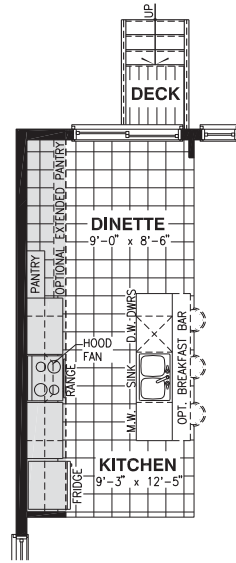

THE MURRY

MODEL 1015

BUNGALOW 2 BEDROOMS 2 BATHROOMS
1541 SQ. FT.

A

B

*Rendering is an artist concept only. Not to scale and may vary from finished community. Dimensions, specifications and landscaping are approximate and are subject to change without notice. E & O.E 02/10/2017-3

THE MURRY

MODEL 1015

BUNGALOW 2 BEDROOMS 2 BATHROOMS
1541 SQ. FT.

Valecraft
 Homes (2019) Limited

BASEMENT FLOOR - ELEVATION A

BASEMENT FLOOR - ELEVATION B

OPTIONAL KITCHEN #1

OPTIONAL KITCHEN #2

OPTIONAL KITCHEN #3

GROUND FLOOR - ELEVATION B

GROUND FLOOR - ELEVATION A

OPTIONAL 4PC ENSUITE