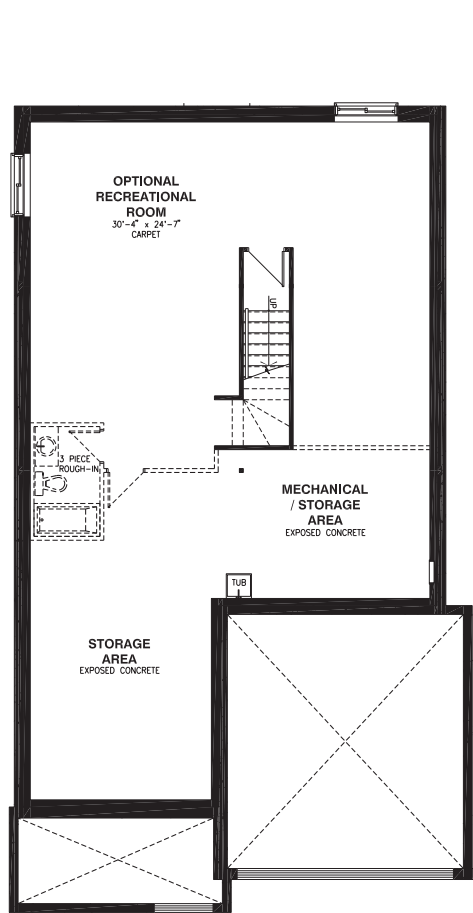

THE MURRY

MODEL 1015

BUNGALOW 2 BEDROOMS 2 BATHROOMS
1541 SQ. FT.

A

B

*Rendering is an artist concept only. Not to scale and may vary from finished community. Dimensions, specifications and landscaping are approximate and are subject to change without notice. E & O.E 02/10/2017-3

THE MURRY

MODEL 1015

BUNGALOW 2 BEDROOMS 2 BATHROOMS
1541 SQ. FT.

Valecraft
 Homes (2019) Limited

BASEMENT FLOOR - ELEVATION A

BASEMENT FLOOR - ELEVATION B

OPTIONAL KITCHEN #1

OPTIONAL KITCHEN #2

OPTIONAL KITCHEN #3

GROUND FLOOR - ELEVATION B

GROUND FLOOR - ELEVATION A

OPTIONAL 4PC ENSUITE