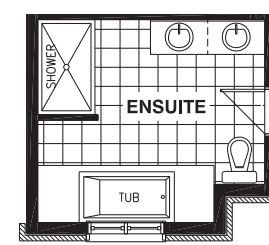

THE BRADLEY

MODEL 826

SINGLE FAMILY HOME 2.5 BATHROOMS
3 BEDROOMS (2251 SQ. FT.) 4 BEDROOMS (2428 SQ. FT.)

A

B

THE BRADLEY

MODEL 826

SINGLE FAMILY HOME 2.5 BATHROOMS
3 BEDROOMS (2251 SQ. FT.) 4 BEDROOMS (2428 SQ. FT.)

All dimensions are approximate. Exterior illustrations are artist concepts only and may not be as shown. E & OE, plans, materials and specifications are subject to change without notice. Actual useable floor space may vary from the stated floor area. *Note: Number of steps varies due to site grading. E. & O.E. 01/05/2024