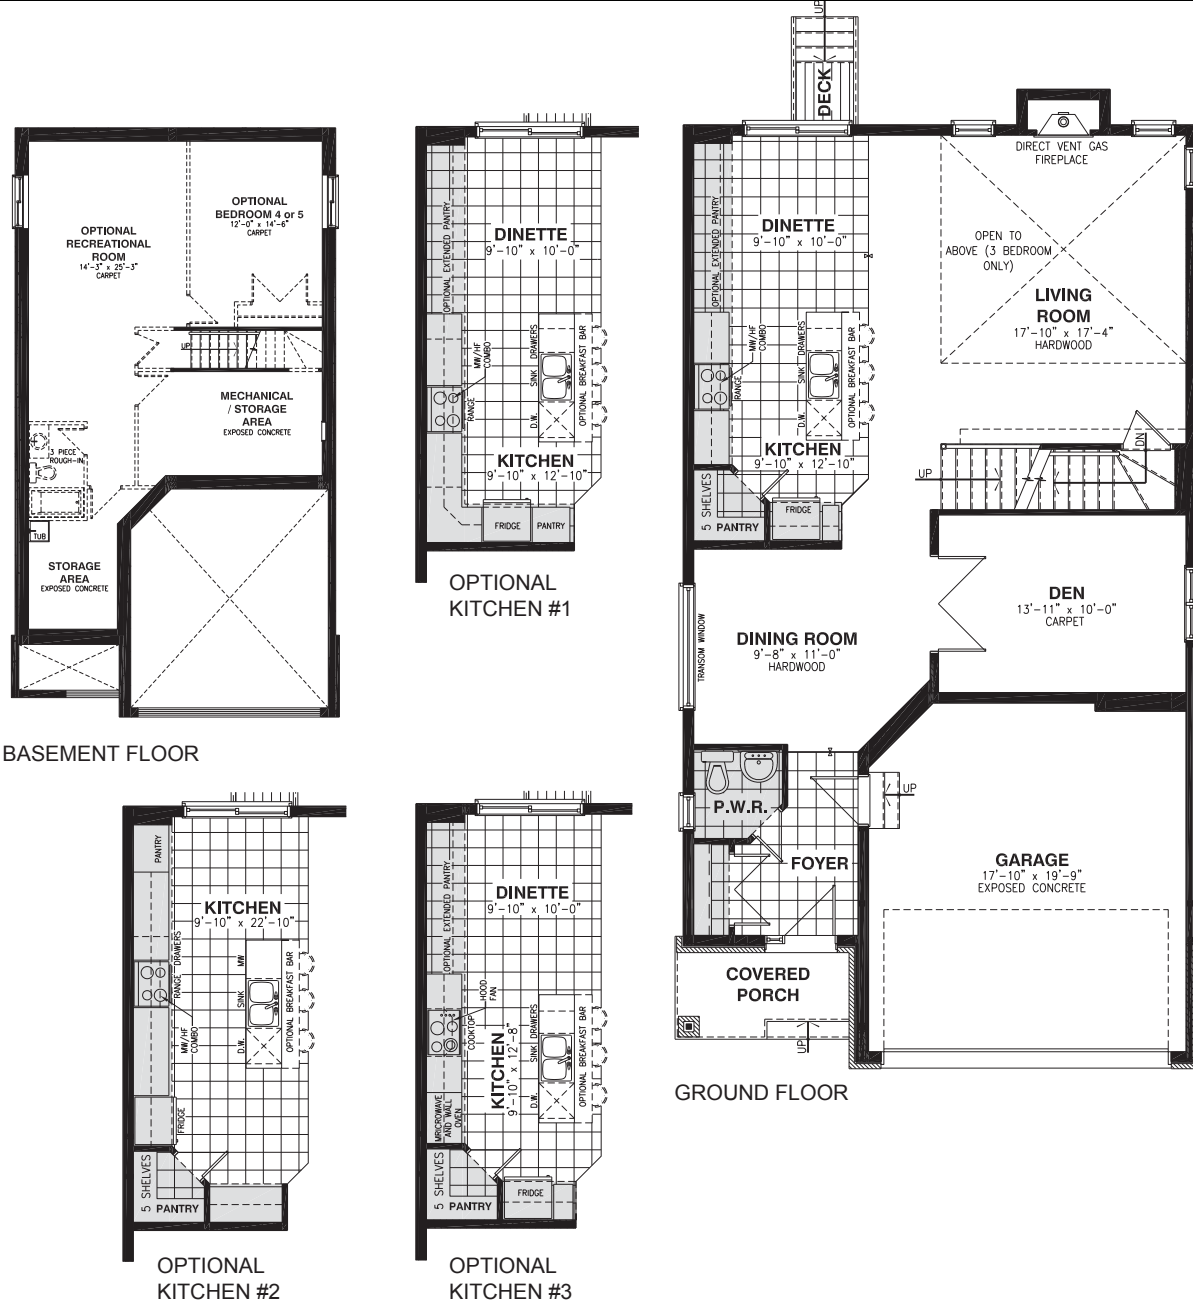

THE BRADLEY

MODEL 826

SINGLE FAMILY HOME 2.5 BATHROOMS
3 BEDROOMS (2251 SQ. FT.) 4 BEDROOMS (2428 SQ. FT.)

A

B

THE BRADLEY

MODEL 826

SINGLE FAMILY HOME 2.5 BATHROOMS
3 BEDROOMS (2251 SQ. FT.) 4 BEDROOMS (2428 SQ. FT.)

All dimensions are approximate. Exterior illustrations are artist concepts only and may not be as shown. E & OE, plans, materials and specifications are subject to change without notice. Actual useable floor space may vary from the stated floor area. *Note: Number of steps varies due to site grading. E. & O.E. 01/05/2024