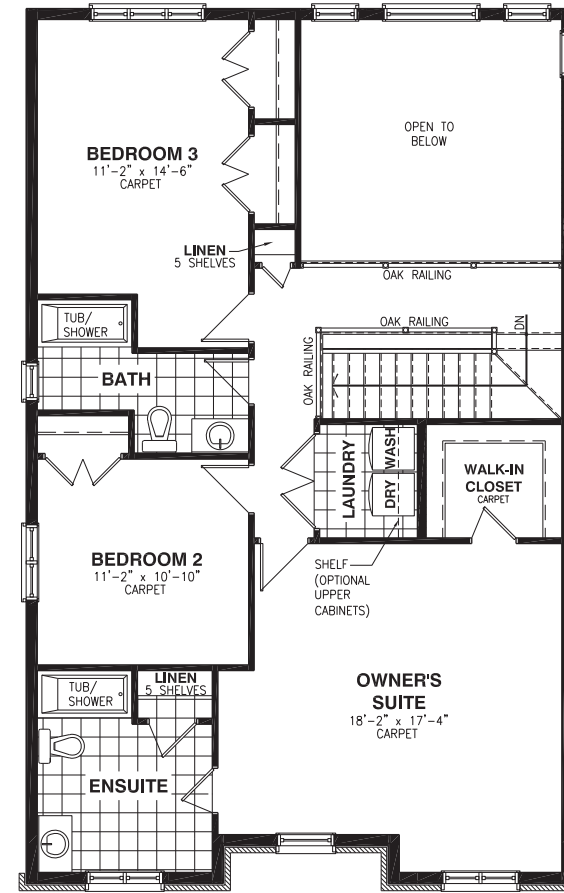

THE BRADLEY

MODEL 826

SINGLE FAMILY HOME 2.5 BATHROOMS
3 BEDROOMS (2251 SQ. FT.) 4 BEDROOMS (2428 SQ. FT.)

A

B

THE BRADLEY

MODEL 826

SINGLE FAMILY HOME 2.5 BATHROOMS
3 BEDROOMS (2251 SQ. FT.) 4 BEDROOMS (2428 SQ. FT.)

All dimensions are approximate. Exterior illustrations are artist concepts only and may not be as shown. E & OE, plans, materials and specifications are subject to change without notice. Actual useable floor space may vary from the stated floor area. *Note: Number of steps varies due to site grading. E. & O.E. 01/05/2024