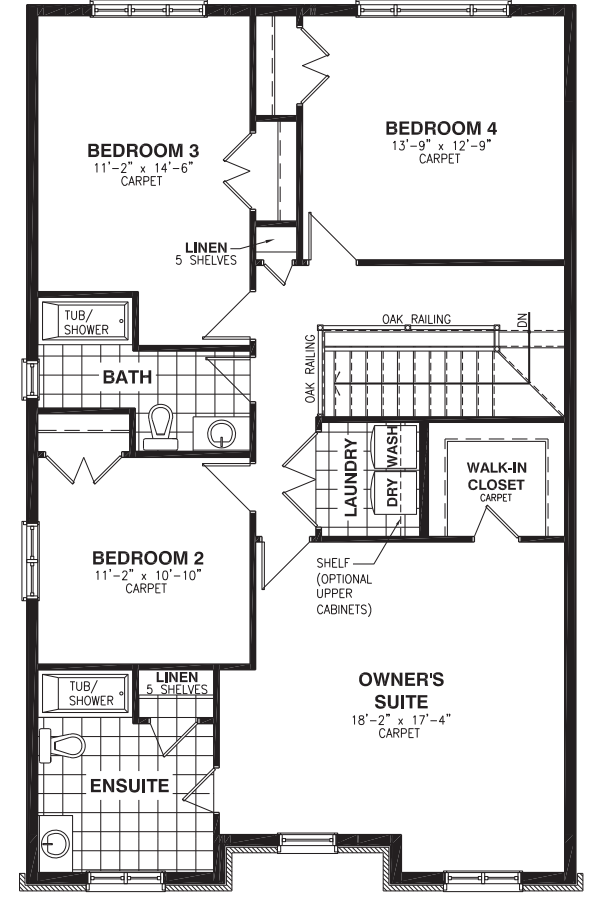

THE BRADLEY

MODEL 826

SINGLE FAMILY HOME 2.5 BATHROOMS
3 BEDROOMS (2251 SQ. FT.) 4 BEDROOMS (2428 SQ. FT.)

A

B

THE BRADLEY

MODEL 826

SINGLE FAMILY HOME 2.5 BATHROOMS
3 BEDROOMS (2251 SQ. FT.) 4 BEDROOMS (2428 SQ. FT.)

All dimensions are approximate. Exterior illustrations are artist concepts only and may not be as shown. E & OE, plans, materials and specifications are subject to change without notice. Actual useable floor space may vary from the stated floor area. *Note: Number of steps varies due to site grading. E. & O.E. 01/05/2024