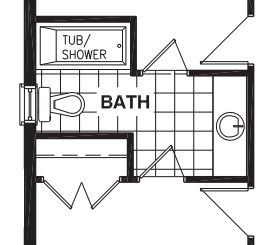

THE BRADLEY

MODEL 826

SINGLE FAMILY HOME 2.5 BATHROOMS
3 BEDROOMS (2251 SQ. FT.) 4 BEDROOMS (2428 SQ. FT.)

A

B

THE BRADLEY

MODEL 826

SINGLE FAMILY HOME 2.5 BATHROOMS
3 BEDROOMS (2251 SQ. FT.) 4 BEDROOMS (2428 SQ. FT.)