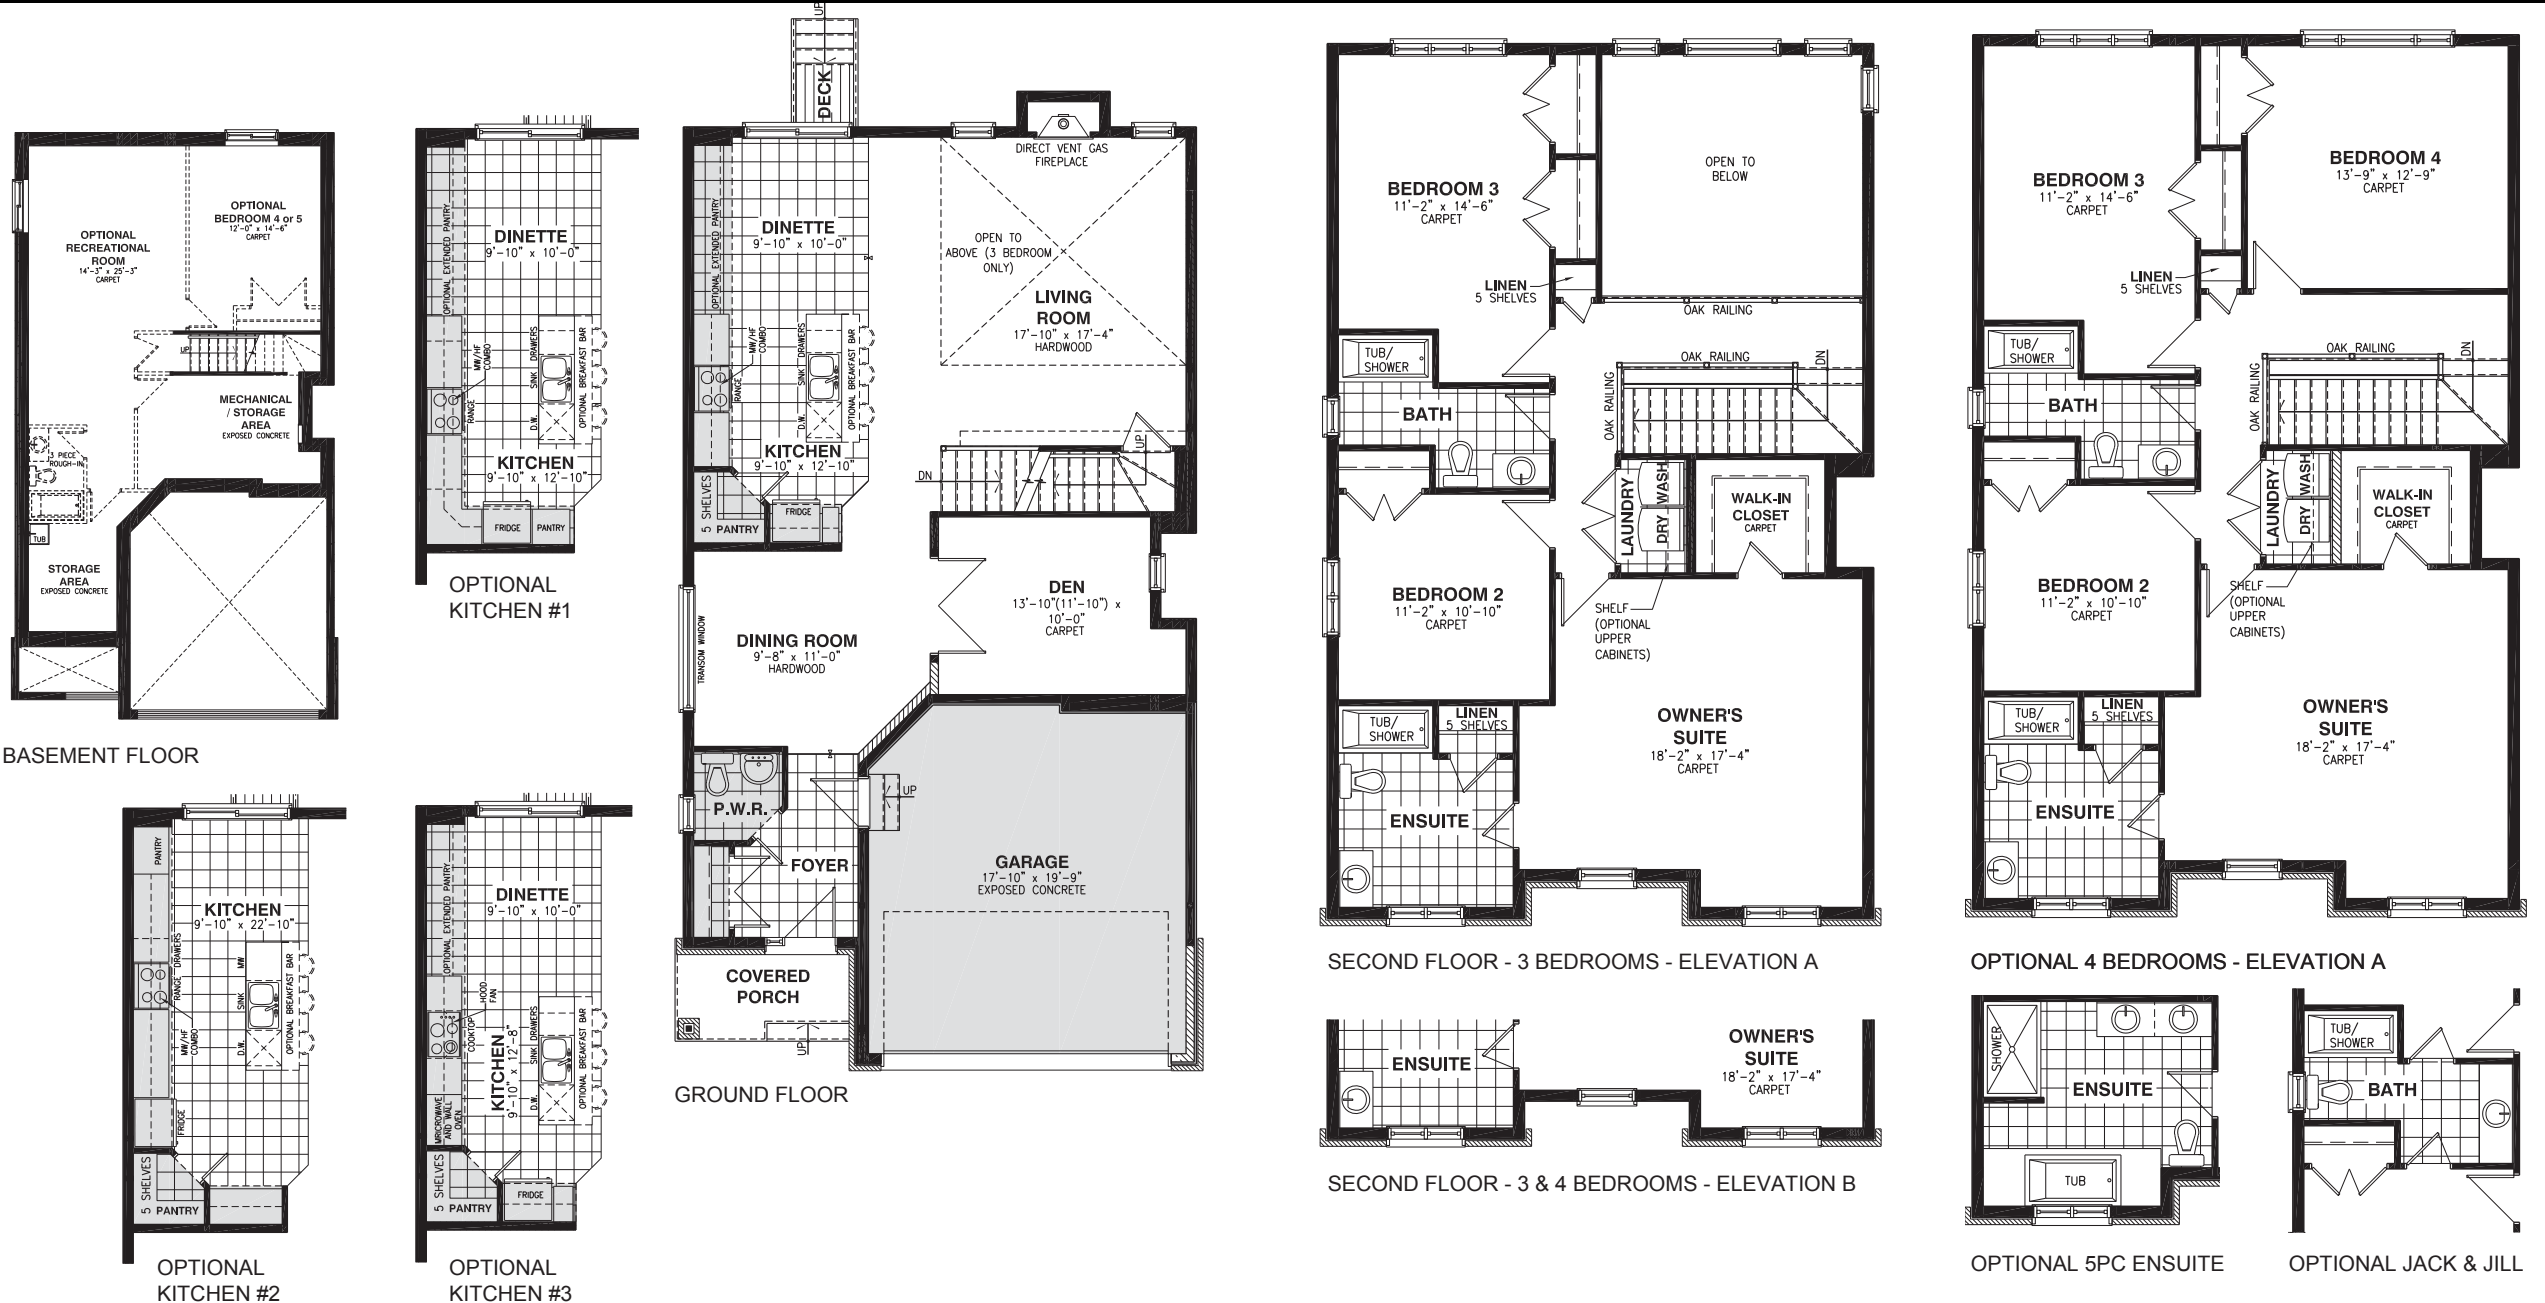

THE BRADLEY

MODEL 826

SINGLE FAMILY HOME 2.5 BATHROOMS
3 BEDROOMS (2233 SQ. FT.) 4 BEDROOMS (2410 SQ. FT.)

A

B

*Rendering is an artist concept only. Not to scale and may vary from finished community. Dimensions, specifications and landscaping are approximate and are subject to change without notice. E & O.E 03/2016

THE BRADLEY

MODEL 826

SINGLE FAMILY HOME 2.5 BATHROOMS
3 BEDROOMS (2233 SQ. FT.) 4 BEDROOMS (2410 SQ. FT.)

All dimensions are approximate. Exterior illustrations are artist concepts only and may not be as shown. E & OE, plans, materials and specifications are subject to change without notice. Actual useable floor space may vary from the stated floor area. *Note: Number of steps varies due to site grading. E. & O.E. 01/05/2024