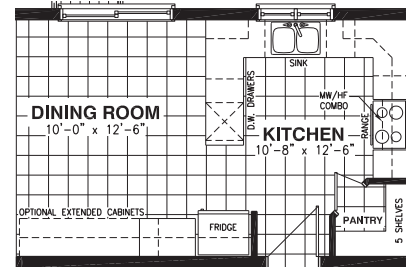

THE FERRIS

MODEL 1010

SINGLE FAMILY HOME 4 BEDROOMS 2.5 BATHROOMS
ELEVATION A 2258 SQ. FT. ELEVATION B 2257 SQ. FT.

A

B

THE FERRIS

MODEL 1010

SINGLE FAMILY HOME 4 BEDROOMS 2.5 BATHROOMS
ELEVATION A 2258 SQ. FT. ELEVATION B 2257 SQ. FT.

BASEMENT FLOOR

GROUND FLOOR

OPTIONAL KITCHEN #1

OPTIONAL KITCHEN #2

OPTIONAL KITCHEN #3

OPTIONAL 4PC ENSUITE

OPTIONAL 5PC ENSUITE

SECOND FLOOR - ELEVATION A