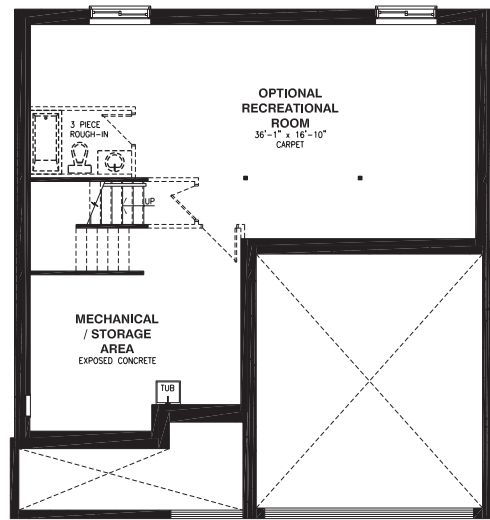

THE FERRIS

MODEL 1010

SINGLE FAMILY HOME 4 BEDROOMS 2.5 BATHROOMS
ELEVATION A 2258 SQ. FT. ELEVATION B 2257 SQ. FT.

A

B

THE FERRIS

MODEL 1010

SINGLE FAMILY HOME 4 BEDROOMS 2.5 BATHROOMS
ELEVATION A 2258 SQ. FT. ELEVATION B 2257 SQ. FT.

BASEMENT FLOOR

GROUND FLOOR

OPTIONAL KITCHEN #1

OPTIONAL KITCHEN #2

OPTIONAL KITCHEN #3

OPTIONAL 4PC ENSUITE

OPTIONAL 5PC ENSUITE

SECOND FLOOR - ELEVATION A

SECOND FLOOR - ELEVATION B