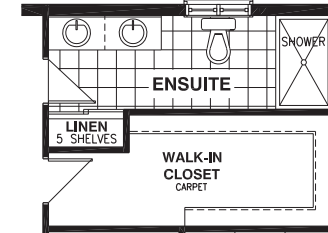

THE FERRIS

MODEL 1010

SINGLE FAMILY HOME 4 BEDROOMS 2.5 BATHROOMS
ELEVATION A 2258 SQ. FT. ELEVATION B 2257 SQ. FT.

A

B

THE FERRIS

MODEL 1010

SINGLE FAMILY HOME 4 BEDROOMS 2.5 BATHROOMS
ELEVATION A 2258 SQ. FT. ELEVATION B 2257 SQ. FT.

BASEMENT FLOOR

GROUND FLOOR

OPTIONAL KITCHEN #1

OPTIONAL KITCHEN #2

OPTIONAL KITCHEN #3

OPTIONAL 4PC ENSUITE

OPTIONAL 5PC ENSUITE

SECOND FLOOR - ELEVATION A