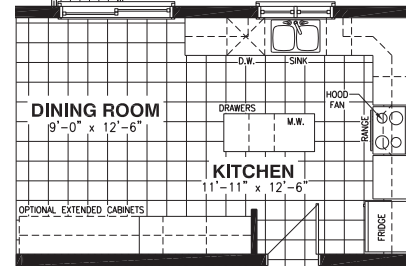

THE FERRIS

MODEL 1010

SINGLE FAMILY HOME 4 BEDROOMS 2.5 BATHROOMS
ELEVATION A 2258 SQ. FT. ELEVATION B 2257 SQ. FT.

A

B

THE FERRIS

MODEL 1010

SINGLE FAMILY HOME 4 BEDROOMS 2.5 BATHROOMS
ELEVATION A 2258 SQ. FT. ELEVATION B 2257 SQ. FT.

BASEMENT FLOOR

GROUND FLOOR

OPTIONAL KITCHEN #1

OPTIONAL KITCHEN #2

OPTIONAL KITCHEN #3

OPTIONAL 4PC ENSUITE

OPTIONAL 5PC ENSUITE

SECOND FLOOR - ELEVATION A