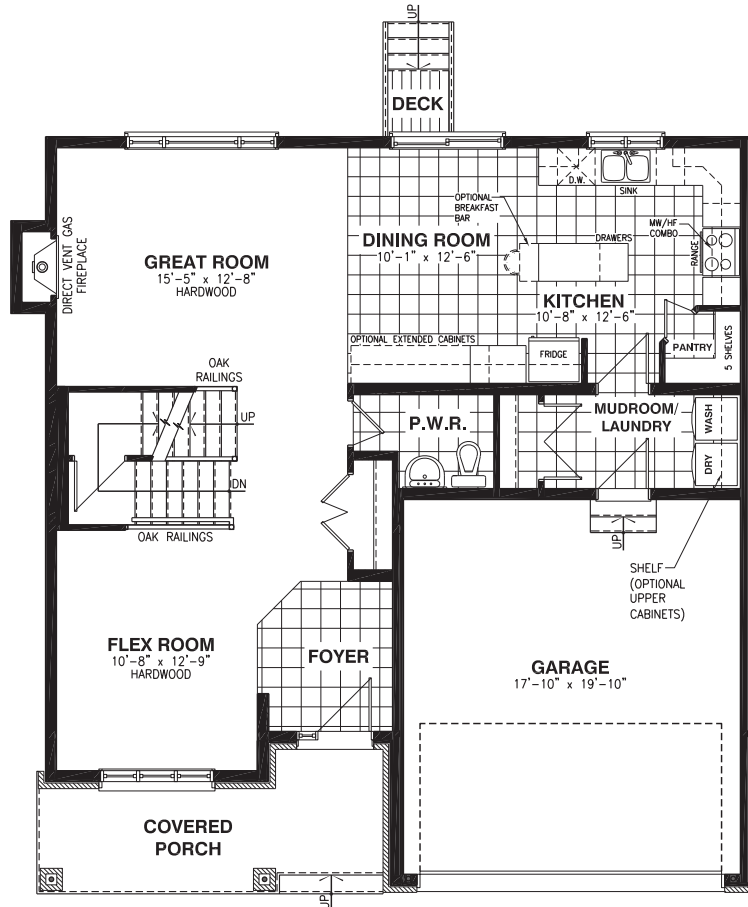

THE FERRIS

MODEL 1010

SINGLE FAMILY HOME 4 BEDROOMS 2.5 BATHROOMS
ELEVATION A 2258 SQ. FT. ELEVATION B 2257 SQ. FT.

A

B

THE FERRIS

MODEL 1010

SINGLE FAMILY HOME 4 BEDROOMS 2.5 BATHROOMS
ELEVATION A 2258 SQ. FT. ELEVATION B 2257 SQ. FT.

BASEMENT FLOOR

GROUND FLOOR

OPTIONAL KITCHEN #1

OPTIONAL KITCHEN #2

OPTIONAL KITCHEN #3

OPTIONAL 4PC ENSUITE

OPTIONAL 5PC ENSUITE

SECOND FLOOR - ELEVATION A

SECOND FLOOR - ELEVATION B