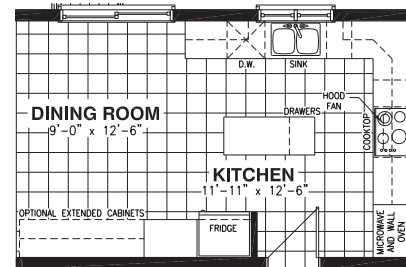

THE FERRIS

MODEL 1010

SINGLE FAMILY HOME 4 BEDROOMS 2.5 BATHROOMS
ELEVATION A 2258 SQ. FT. ELEVATION B 2257 SQ. FT.

A

B

THE FERRIS

MODEL 1010

SINGLE FAMILY HOME 4 BEDROOMS 2.5 BATHROOMS
ELEVATION A 2258 SQ. FT. ELEVATION B 2257 SQ. FT.

BASEMENT FLOOR

GROUND FLOOR

OPTIONAL KITCHEN #1

OPTIONAL KITCHEN #2

OPTIONAL KITCHEN #3

OPTIONAL 4PC ENSUITE

OPTIONAL 5PC ENSUITE

SECOND FLOOR - ELEVATION A

SECOND FLOOR - ELEVATION B