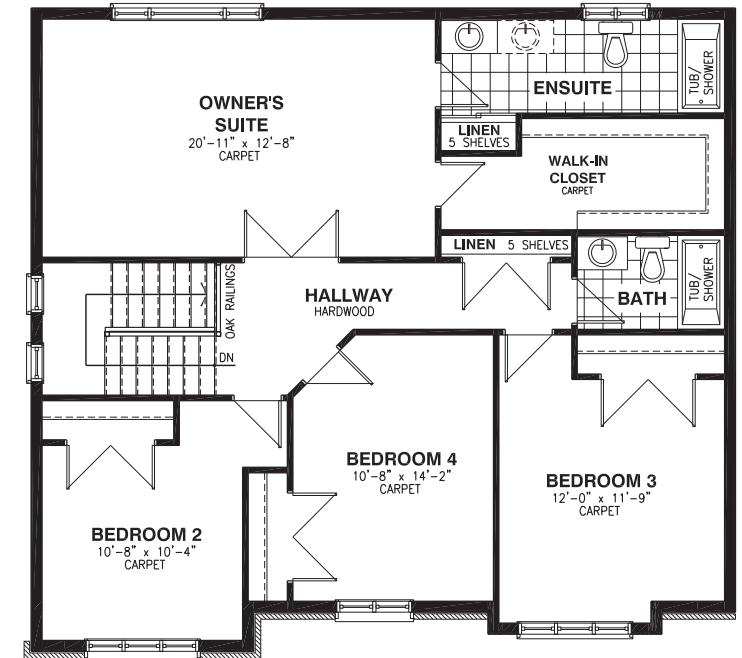

THE FERRIS

MODEL 1010

SINGLE FAMILY HOME 4 BEDROOMS 2.5 BATHROOMS
ELEVATION A 2258 SQ. FT. ELEVATION B 2257 SQ. FT.

A

B

THE FERRIS

MODEL 1010

SINGLE FAMILY HOME 4 BEDROOMS 2.5 BATHROOMS
ELEVATION A 2258 SQ. FT. ELEVATION B 2257 SQ. FT.

BASEMENT FLOOR

GROUND FLOOR

OPTIONAL KITCHEN #1

OPTIONAL KITCHEN #2

OPTIONAL KITCHEN #3

OPTIONAL 4PC ENSUITE

OPTIONAL 5PC ENSUITE

SECOND FLOOR - ELEVATION A

SECOND FLOOR - ELEVATION B