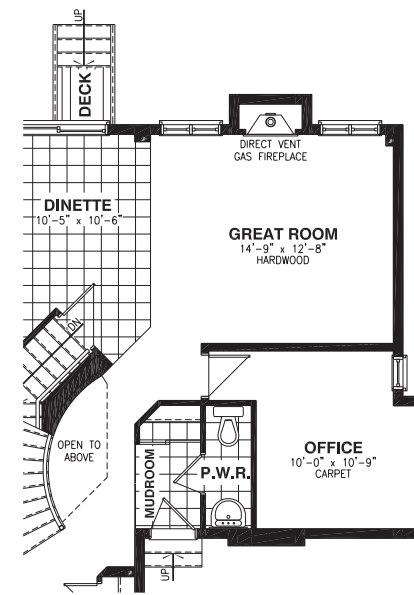

# THE HAZELWOOD

MODEL 1046

SINGLE FAMILY HOME 5 BEDROOMS 2.5 BATHROOMS  
ELEVATION A 2607 SQ. FT. ELEVATION B 2576 SQ. FT.

A

B

# THE HAZELWOOD

MODEL 1046

SINGLE FAMILY HOME 5 BEDROOMS 2.5 BATHROOMS  
ELEVATION A 2607 SQ. FT. ELEVATION B 2576 SQ. FT.

BASEMENT FLOOR - ELEVATION A

BASEMENT FLOOR - ELEVATION B

GROUND FLOOR - ELEVATION A

GROUND FLOOR - ELEVATION B

GROUND FLOOR  
OPTIONAL OFFICE

5PC ENSUITE UPGRADE

SECOND FLOOR  
OPTIONAL LAUNDRY

SECOND FLOOR - ELEVATION A

SECOND FLOOR - ELEVATION B