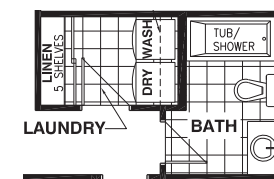

# THE HAZELWOOD

MODEL 1046

SINGLE FAMILY HOME 5 BEDROOMS 2.5 BATHROOMS  
ELEVATION A 2607 SQ. FT. ELEVATION B 2576 SQ. FT.

A

B

# THE HAZELWOOD

MODEL 1046

SINGLE FAMILY HOME 5 BEDROOMS 2.5 BATHROOMS  
ELEVATION A 2607 SQ. FT. ELEVATION B 2576 SQ. FT.

BASEMENT FLOOR - ELEVATION A

BASEMENT FLOOR - ELEVATION B

GROUND FLOOR - ELEVATION A

GROUND FLOOR - ELEVATION B

GROUND FLOOR  
OPTIONAL OFFICE

5PC ENSUITE UPGRADE

SECOND FLOOR  
OPTIONAL LAUNDRY

SECOND FLOOR - ELEVATION A

SECOND FLOOR - ELEVATION B