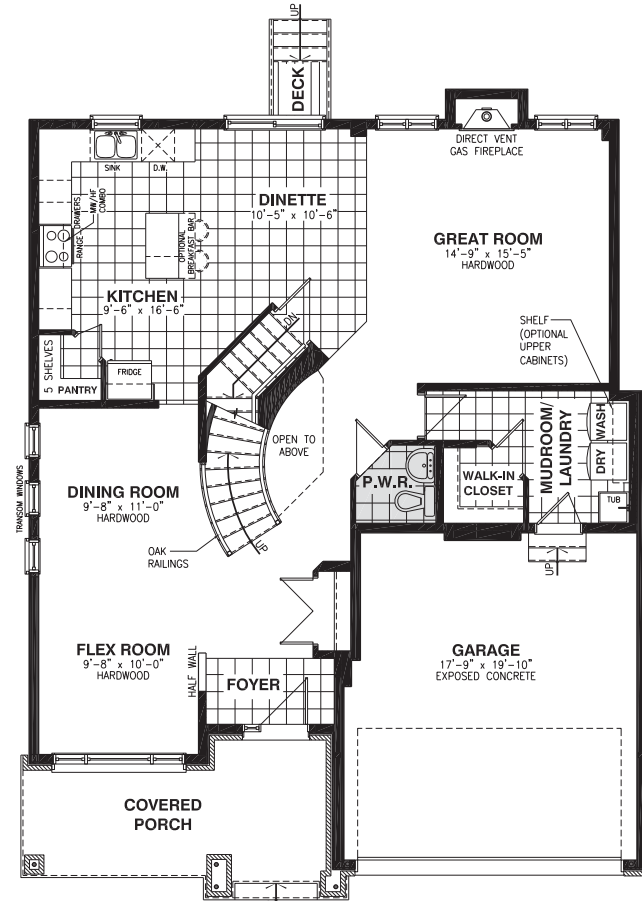

# THE HAZELWOOD

MODEL 1046

SINGLE FAMILY HOME 5 BEDROOMS 2.5 BATHROOMS  
ELEVATION A 2607 SQ. FT. ELEVATION B 2576 SQ. FT.

A

B

# THE HAZELWOOD

MODEL 1046

SINGLE FAMILY HOME 5 BEDROOMS 2.5 BATHROOMS  
ELEVATION A 2607 SQ. FT. ELEVATION B 2576 SQ. FT.

BASEMENT FLOOR - ELEVATION A

BASEMENT FLOOR - ELEVATION B

GROUND FLOOR - ELEVATION A

GROUND FLOOR - ELEVATION B

GROUND FLOOR  
OPTIONAL OFFICE

5PC ENSUITE UPGRADE

SECOND FLOOR  
OPTIONAL LAUNDRY

SECOND FLOOR - ELEVATION A

SECOND FLOOR - ELEVATION B