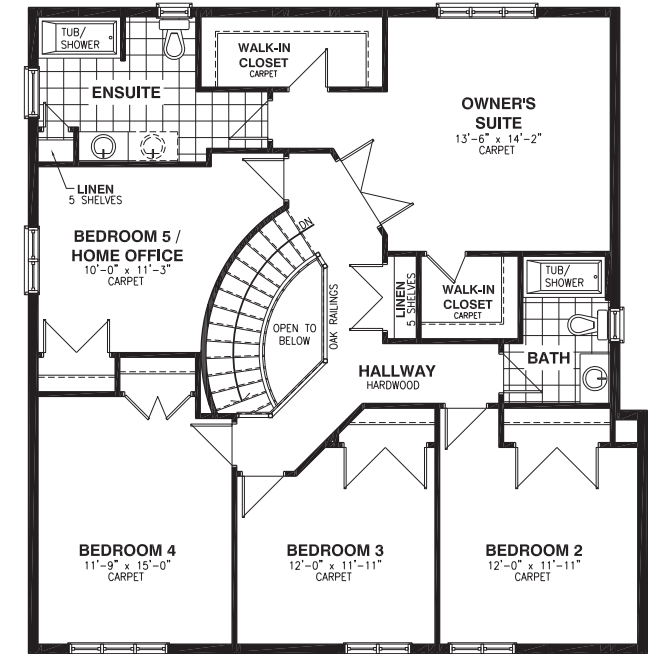

# THE HAZELWOOD

MODEL 1046

SINGLE FAMILY HOME 5 BEDROOMS 2.5 BATHROOMS  
ELEVATION A 2607 SQ. FT. ELEVATION B 2576 SQ. FT.

A

B

# THE HAZELWOOD

MODEL 1046

SINGLE FAMILY HOME 5 BEDROOMS 2.5 BATHROOMS  
ELEVATION A 2607 SQ. FT. ELEVATION B 2576 SQ. FT.

BASEMENT FLOOR - ELEVATION A

BASEMENT FLOOR - ELEVATION B

GROUND FLOOR - ELEVATION A

GROUND FLOOR - ELEVATION B

GROUND FLOOR  
OPTIONAL OFFICE

5PC ENSUITE UPGRADE

SECOND FLOOR  
OPTIONAL LAUNDRY

SECOND FLOOR - ELEVATION A

SECOND FLOOR - ELEVATION B