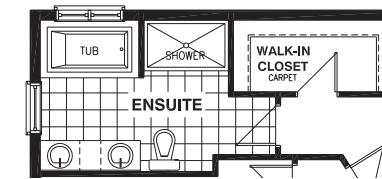

# THE HAZELWOOD

MODEL 1046

SINGLE FAMILY HOME 5 BEDROOMS 2.5 BATHROOMS  
ELEVATION A 2607 SQ. FT. ELEVATION B 2576 SQ. FT.

A

B

# THE HAZELWOOD

MODEL 1046

SINGLE FAMILY HOME 5 BEDROOMS 2.5 BATHROOMS  
ELEVATION A 2607 SQ. FT. ELEVATION B 2576 SQ. FT.

BASEMENT FLOOR - ELEVATION A

BASEMENT FLOOR - ELEVATION B

GROUND FLOOR - ELEVATION A

GROUND FLOOR - ELEVATION B

GROUND FLOOR  
OPTIONAL OFFICE

5PC ENSUITE UPGRADE

SECOND FLOOR  
OPTIONAL LAUNDRY

SECOND FLOOR - ELEVATION A

SECOND FLOOR - ELEVATION B