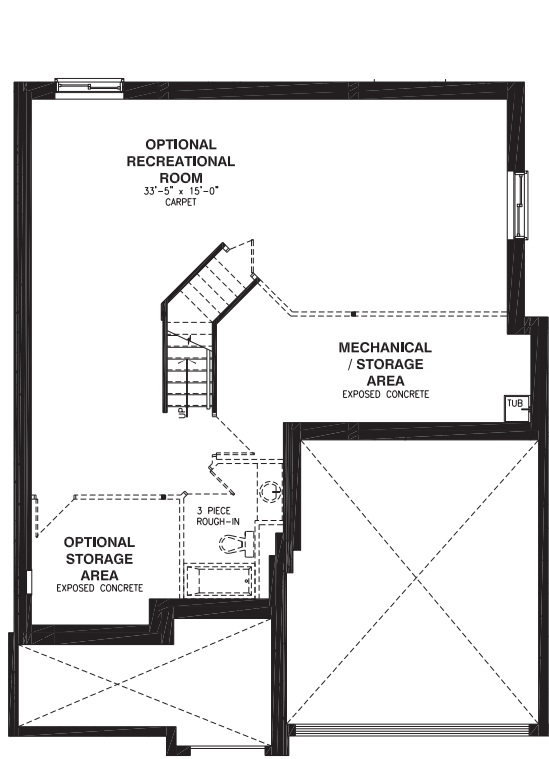

# THE HAZELWOOD

MODEL 1046

SINGLE FAMILY HOME 5 BEDROOMS 2.5 BATHROOMS  
ELEVATION A 2607 SQ. FT. ELEVATION B 2576 SQ. FT.

A

B

# THE HAZELWOOD

MODEL 1046

SINGLE FAMILY HOME 5 BEDROOMS 2.5 BATHROOMS  
ELEVATION A 2607 SQ. FT. ELEVATION B 2576 SQ. FT.

BASEMENT FLOOR - ELEVATION A

BASEMENT FLOOR - ELEVATION B

GROUND FLOOR - ELEVATION A

GROUND FLOOR - ELEVATION B

GROUND FLOOR  
OPTIONAL OFFICE

5PC ENSUITE UPGRADE

SECOND FLOOR  
OPTIONAL LAUNDRY

SECOND FLOOR - ELEVATION A

SECOND FLOOR - ELEVATION B