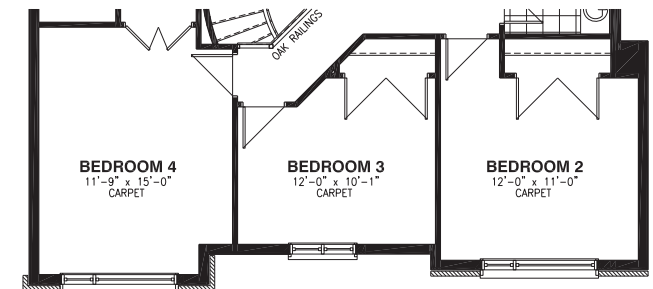

# THE HAZELWOOD

MODEL 1046

SINGLE FAMILY HOME 5 BEDROOMS 2.5 BATHROOMS  
ELEVATION A 2607 SQ. FT. ELEVATION B 2576 SQ. FT.

A

B

# THE HAZELWOOD

MODEL 1046

SINGLE FAMILY HOME 5 BEDROOMS 2.5 BATHROOMS  
ELEVATION A 2607 SQ. FT. ELEVATION B 2576 SQ. FT.

BASEMENT FLOOR - ELEVATION A

BASEMENT FLOOR - ELEVATION B

GROUND FLOOR - ELEVATION A

GROUND FLOOR - ELEVATION B

GROUND FLOOR  
OPTIONAL OFFICE

5PC ENSUITE UPGRADE

SECOND FLOOR  
OPTIONAL LAUNDRY

SECOND FLOOR - ELEVATION A

SECOND FLOOR - ELEVATION B