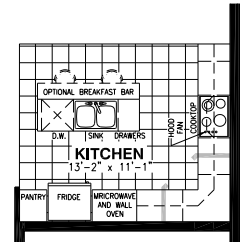

# THE MANNING

MODEL 804 - SINGLE CAR GARAGE

**BUNGALOW 3 BEDROOMS 2 BATHROOMS**

**1722 SQ. FT.** (Includes 428 SQ. FT. in basement)

**Valecraft**  
Homes

**BASEMENT FLOOR**

**OPTIONAL  
4PC ENSUITE ON  
3 BEDROOMS PLAN**

**STANDARD 3 BEDROOMS GROUND FLOOR ELEV. A**

**STANDARD 3 BEDROOMS GROUND FLOOR ELEV. B**

**OPTIONAL 2 BEDROOMS GROUND FLOOR ELEV. A**

**OPTIONAL 2 BEDROOMS GROUND FLOOR ELEV. B**

**OPTIONAL  
KITCHEN #1**

**OPTIONAL  
KITCHEN #2**

**OPTIONAL  
KITCHEN #3**