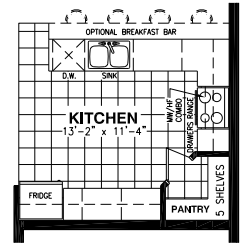

# THE MANNING

MODEL 804 - SINGLE CAR GARAGE

**BUNGALOW 3 BEDROOMS 2 BATHROOMS**

**1722 SQ. FT.** (Includes 428 SQ. FT. in basement)

**Valecraft**  
Homes

**BASEMENT FLOOR**

**OPTIONAL  
4PC ENSUITE ON  
3 BEDROOMS PLAN**

**STANDARD 3 BEDROOMS GROUND FLOOR ELEV. A**

**STANDARD 3 BEDROOMS GROUND FLOOR ELEV. B**

**OPTIONAL 2 BEDROOMS GROUND FLOOR ELEV. A**

**OPTIONAL 2 BEDROOMS GROUND FLOOR ELEV. B**

**OPTIONAL  
KITCHEN #1**

**OPTIONAL  
KITCHEN #2**

**OPTIONAL  
KITCHEN #3**