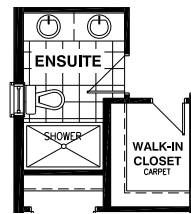

# THE MANNING

MODEL 804 - SINGLE CAR GARAGE

**BUNGALOW 3 BEDROOMS 2 BATHROOMS**  
**1722 SQ. FT.** (Includes 428 SQ. FT. in basement)

A

B

# THE MANNING

MODEL 804 - SINGLE CAR GARAGE

**BUNGALOW 3 BEDROOMS 2 BATHROOMS**

**1722 SQ. FT.** (Includes 428 SQ. FT. in basement)

**Valecraft**  
Homes

**BASEMENT FLOOR**

**OPTIONAL  
4PC ENSUITE ON  
3 BEDROOMS PLAN**

**STANDARD 3 BEDROOMS GROUND FLOOR ELEV. A**

**STANDARD 3 BEDROOMS GROUND FLOOR ELEV. B**

**OPTIONAL 2 BEDROOMS GROUND FLOOR ELEV. A**

**OPTIONAL 2 BEDROOMS GROUND FLOOR ELEV. B**

**OPTIONAL  
KITCHEN #1**