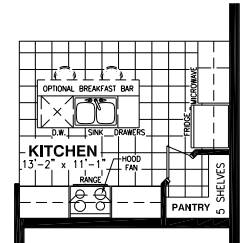

# THE MANNING

MODEL 804 - SINGLE CAR GARAGE

**BUNGALOW 3 BEDROOMS 2 BATHROOMS**

**1722 SQ. FT.** (Includes 428 SQ. FT. in basement)

**Valecraft**  
Homes

**BASEMENT FLOOR**

**OPTIONAL  
4PC ENSUITE ON  
3 BEDROOMS PLAN**

**STANDARD 3 BEDROOMS GROUND FLOOR ELEV. A**

**STANDARD 3 BEDROOMS GROUND FLOOR ELEV. B**

**OPTIONAL 2 BEDROOMS GROUND FLOOR ELEV. A**

**OPTIONAL 2 BEDROOMS GROUND FLOOR ELEV. B**

**OPTIONAL  
KITCHEN #1**

**OPTIONAL  
KITCHEN #2**

**OPTIONAL  
KITCHEN #3**