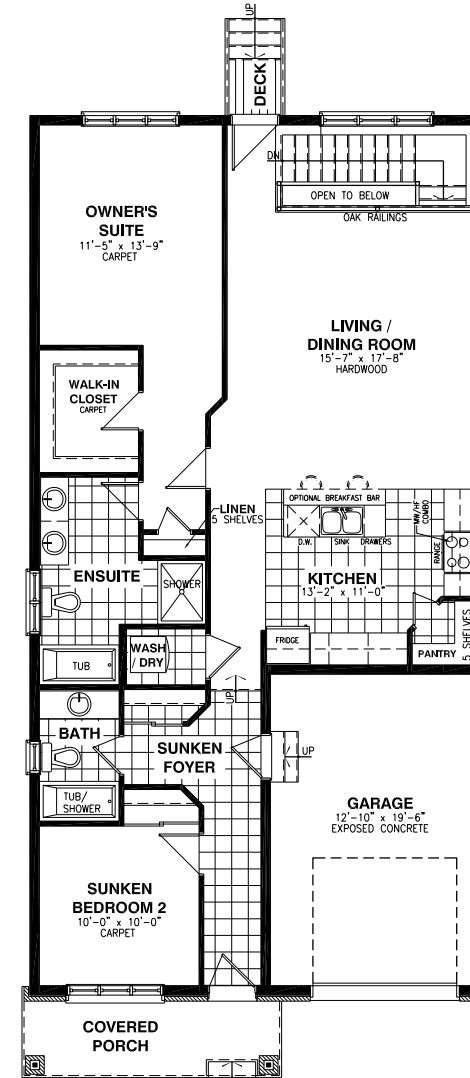

# THE MANNING

MODEL 804 - SINGLE CAR GARAGE

**BUNGALOW 3 BEDROOMS 2 BATHROOMS**  
**1722 SQ. FT.** (Includes 428 SQ. FT. in basement)

A

B

# THE MANNING

MODEL 804 - SINGLE CAR GARAGE

**BUNGALOW 3 BEDROOMS 2 BATHROOMS**

**1722 SQ. FT.** (Includes 428 SQ. FT. in basement)

**Valecraft**  
Homes

**BASEMENT FLOOR**

**OPTIONAL  
4PC ENSUITE ON  
3 BEDROOMS PLAN**

**STANDARD 3 BEDROOMS GROUND FLOOR ELEV. A**

**STANDARD 3 BEDROOMS GROUND FLOOR ELEV. B**

**OPTIONAL 2 BEDROOMS GROUND FLOOR ELEV. A**

**OPTIONAL 2 BEDROOMS GROUND FLOOR ELEV. B**

**OPTIONAL  
KITCHEN #1**