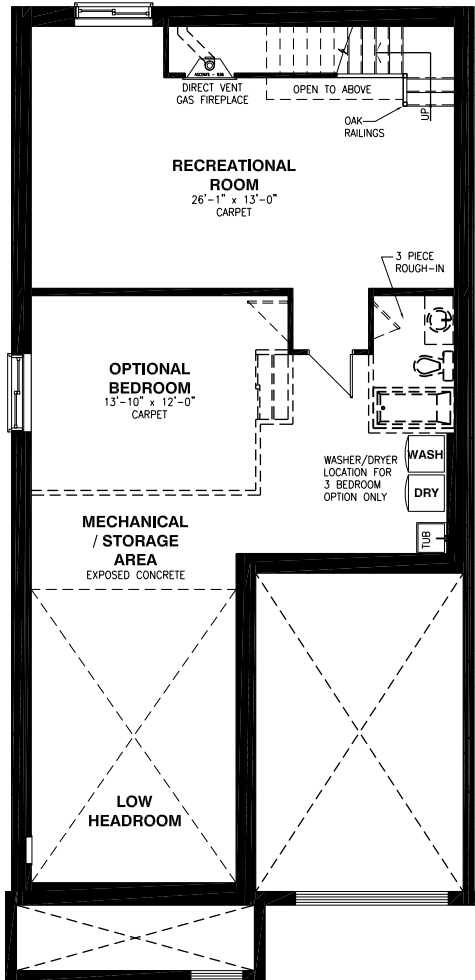

# THE MANNING

MODEL 804 - SINGLE CAR GARAGE

**BUNGALOW 3 BEDROOMS 2 BATHROOMS**  
**1722 SQ. FT.** (Includes 428 SQ. FT. in basement)

A

B

# THE MANNING

MODEL 804 - SINGLE CAR GARAGE

**BUNGALOW 3 BEDROOMS 2 BATHROOMS**

**1722 SQ. FT.** (Includes 428 SQ. FT. in basement)

**Valecraft**  
Homes

**BASEMENT FLOOR**

**OPTIONAL  
4PC ENSUITE ON  
3 BEDROOMS PLAN**

**STANDARD 3 BEDROOMS GROUND FLOOR ELEV. A**

**STANDARD 3 BEDROOMS GROUND FLOOR ELEV. B**

**OPTIONAL 2 BEDROOMS GROUND FLOOR ELEV. A**

**OPTIONAL 2 BEDROOMS GROUND FLOOR ELEV. B**

**OPTIONAL  
KITCHEN #1**