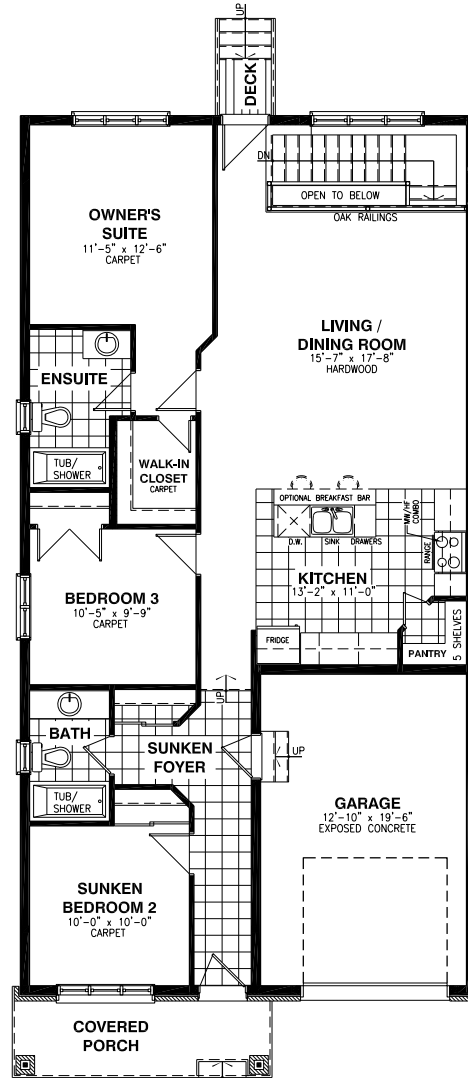

# THE MANNING

MODEL 804 - SINGLE CAR GARAGE

**BUNGALOW 3 BEDROOMS 2 BATHROOMS**  
**1722 SQ. FT.** (Includes 428 SQ. FT. in basement)

A

B

# THE MANNING

MODEL 804 - SINGLE CAR GARAGE

**BUNGALOW 3 BEDROOMS 2 BATHROOMS**

**1722 SQ. FT.** (Includes 428 SQ. FT. in basement)

**Valecraft**  
Homes

**BASEMENT FLOOR**

**OPTIONAL  
4PC ENSUITE ON  
3 BEDROOMS PLAN**

**STANDARD 3 BEDROOMS GROUND FLOOR ELEV. A**

**STANDARD 3 BEDROOMS GROUND FLOOR ELEV. B**

**OPTIONAL 2 BEDROOMS GROUND FLOOR ELEV. A**

**OPTIONAL 2 BEDROOMS GROUND FLOOR ELEV. B**

**OPTIONAL  
KITCHEN #1**